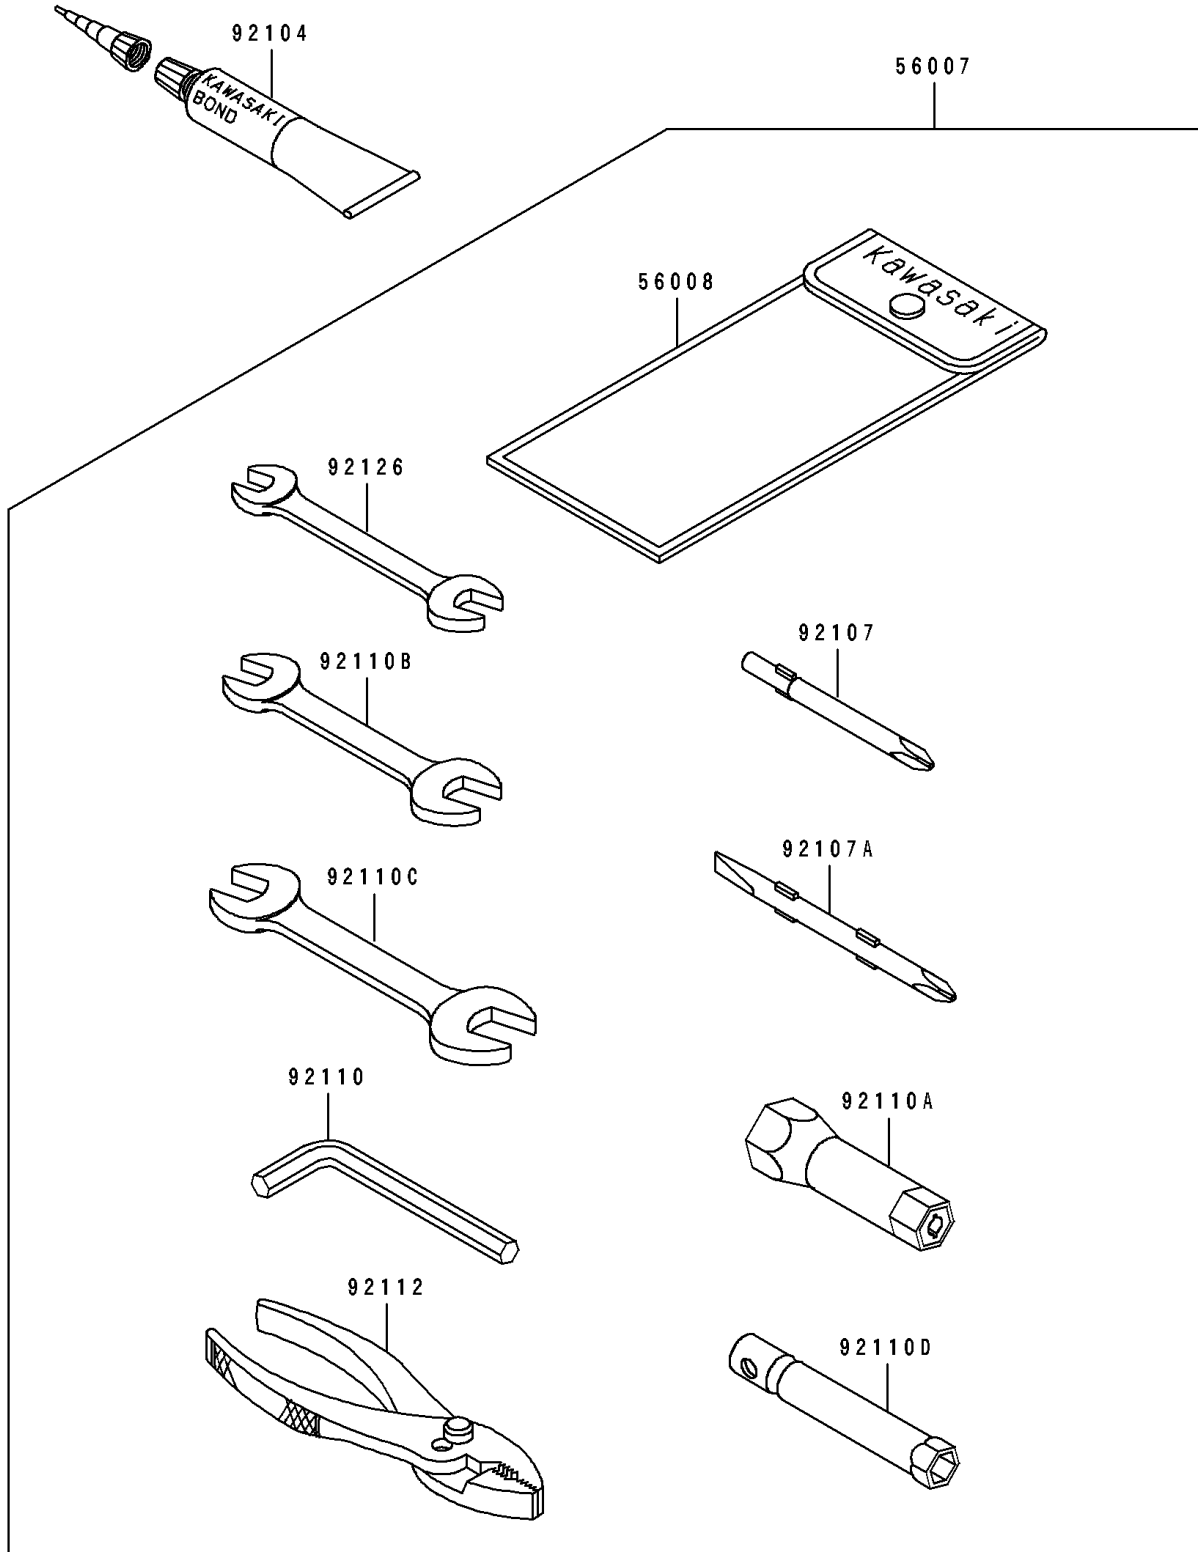

# 1993 Super Sport XI PARTS DIAGRAM

Owner's Tools

F3182

# 1993 Super Sport XI PARTS LIST

## Owner's Tools

ITEM NAME	PART NUMBER	QUANTITY
TOOL-KIT (Ref # 56007)	56007-3710	1
BAG,TOOL (Ref # 56008)	56008-1007	1
GASKET-LIQUID,TUBE,100G,SILVER (Ref # 92104)	92104-002	AR
TOOL-DRIVER,#3PHILLIPS (Ref # 92107)	92107-005	1
TOOL-DRIVER,#2PHILLIPS&SLOT (Ref # 92107A)	92107-1051	1
TOOL-WRENCH,ALLEN,5MM (Ref # 92110)	92110-1015	1
TOOL-WRENCH,BOX,21MM (Ref # 92110A)	92110-1113	1
TOOL-WRENCH,OPEN END,10X12 (Ref # 92110B)	92110-1152	1
TOOL-WRENCH,OPEN END,14X17 (Ref # 92110C)	92110-1153	1
TOOL-WRENCH,BOX,10MM (Ref # 92110D)	92110-1156	1
TOOL-PLIERS (Ref # 92112)	92112-003	1
TOOL-WRENCH,OPEN END,8X10 (Ref # 92126)	92126-001	1