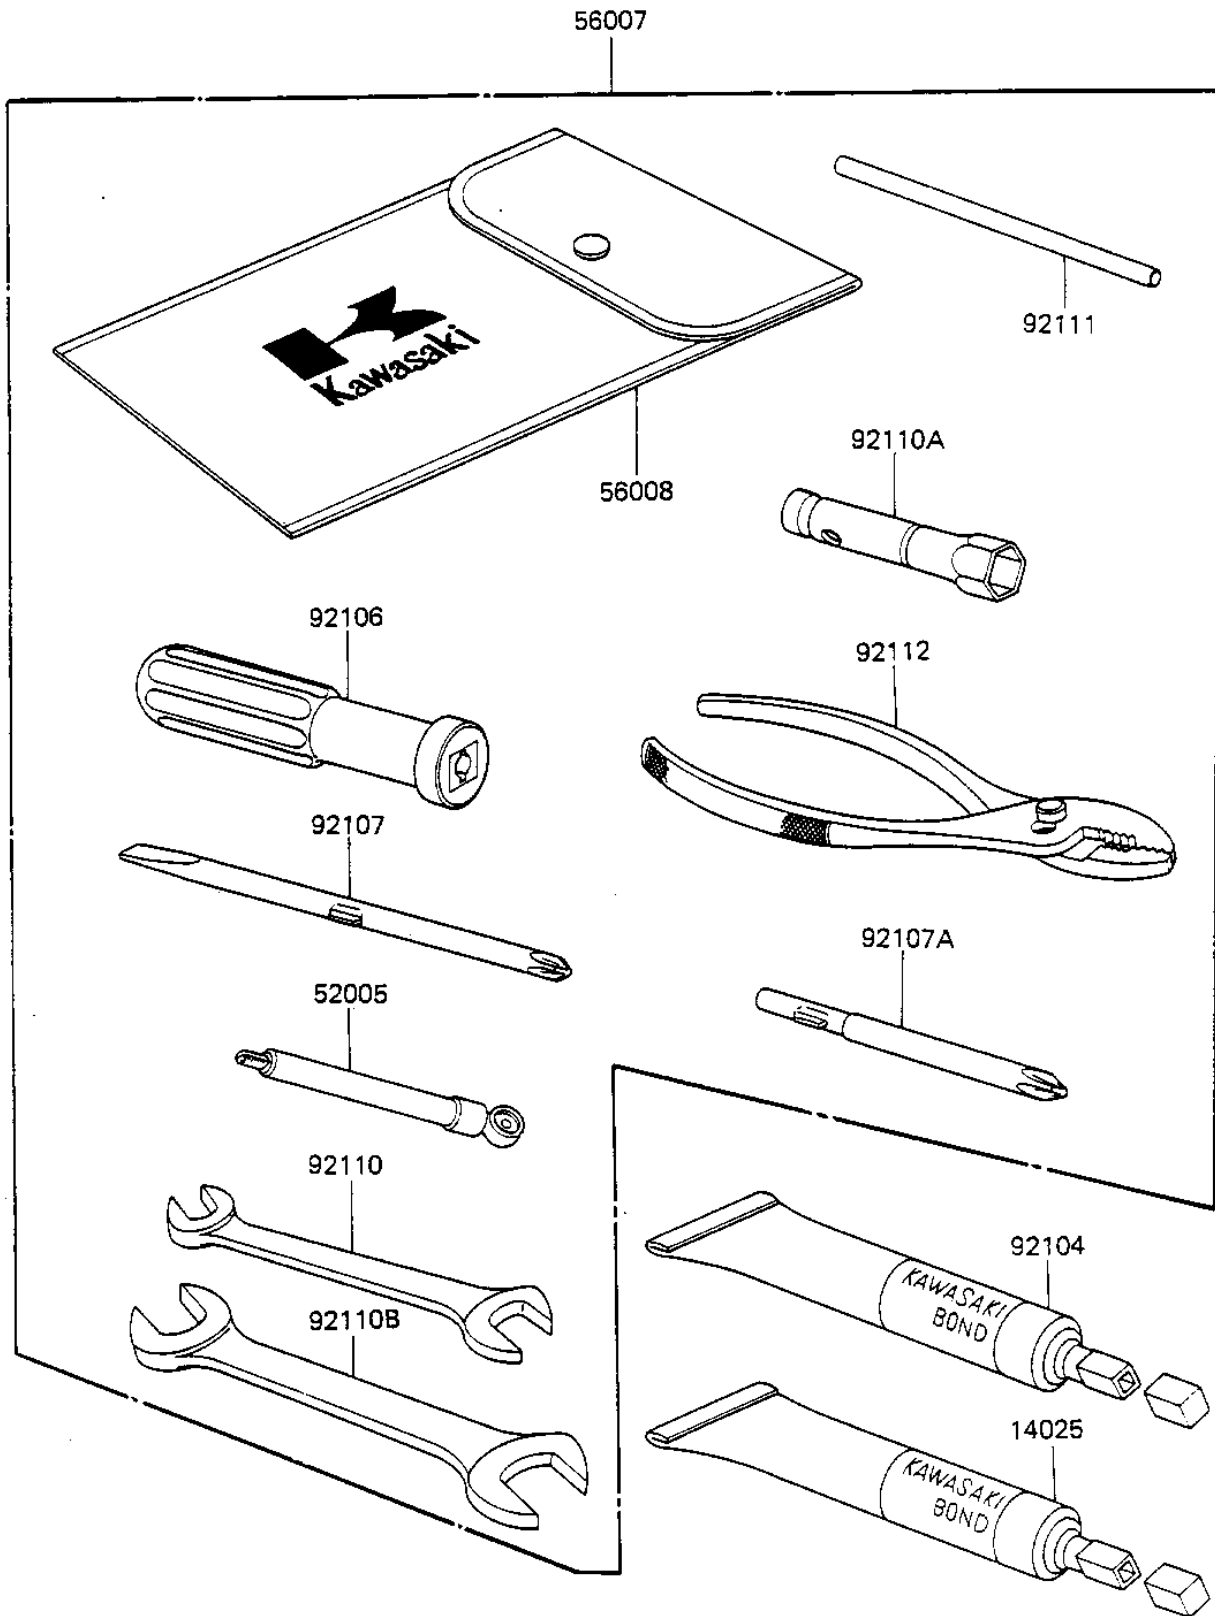

1984 LTD Shaft PARTS DIAGRAM

OWNER TOOLS

1984 LTD Shaft PARTS LIST

OWNER TOOLS

ITEM NAME	PART NUMBER	QUANTITY
BOND,#10 (Ref # 14025)	56019-120	1
GAUGE,AIR,3.5KG/CM2 (Ref # 52005)	52005-1031	1
TOOLKIT (Ref # 56007)	56007-1296	1
BAG,TOOLKIT (Ref # 56008)	56008-1019	1
LIQUID GASKET (Ref # 92104)	92104-002	1
GRIP,SCREW DRIVER (Ref # 92106)	92106-1001	1
TOOL-DRIVER (Ref # 92107)	92107-1052	1
SCREW DRIVER #3 PHLIP (Ref # 92107A)	92107-005	1
TOOL-WRENCH,OPEN END (Ref # 92110)	92110-1038	1
TOOL-WRENCH (Ref # 92110A)	92110-1047	1
TOOL-WRENCH,OPEN END, (Ref # 92110B)	92110-1153	1
BAR,SPARK PLUG WRENCH (Ref # 92111)	92111-005	1
PLIERS,160MM (Ref # 92112)	92112-003	1