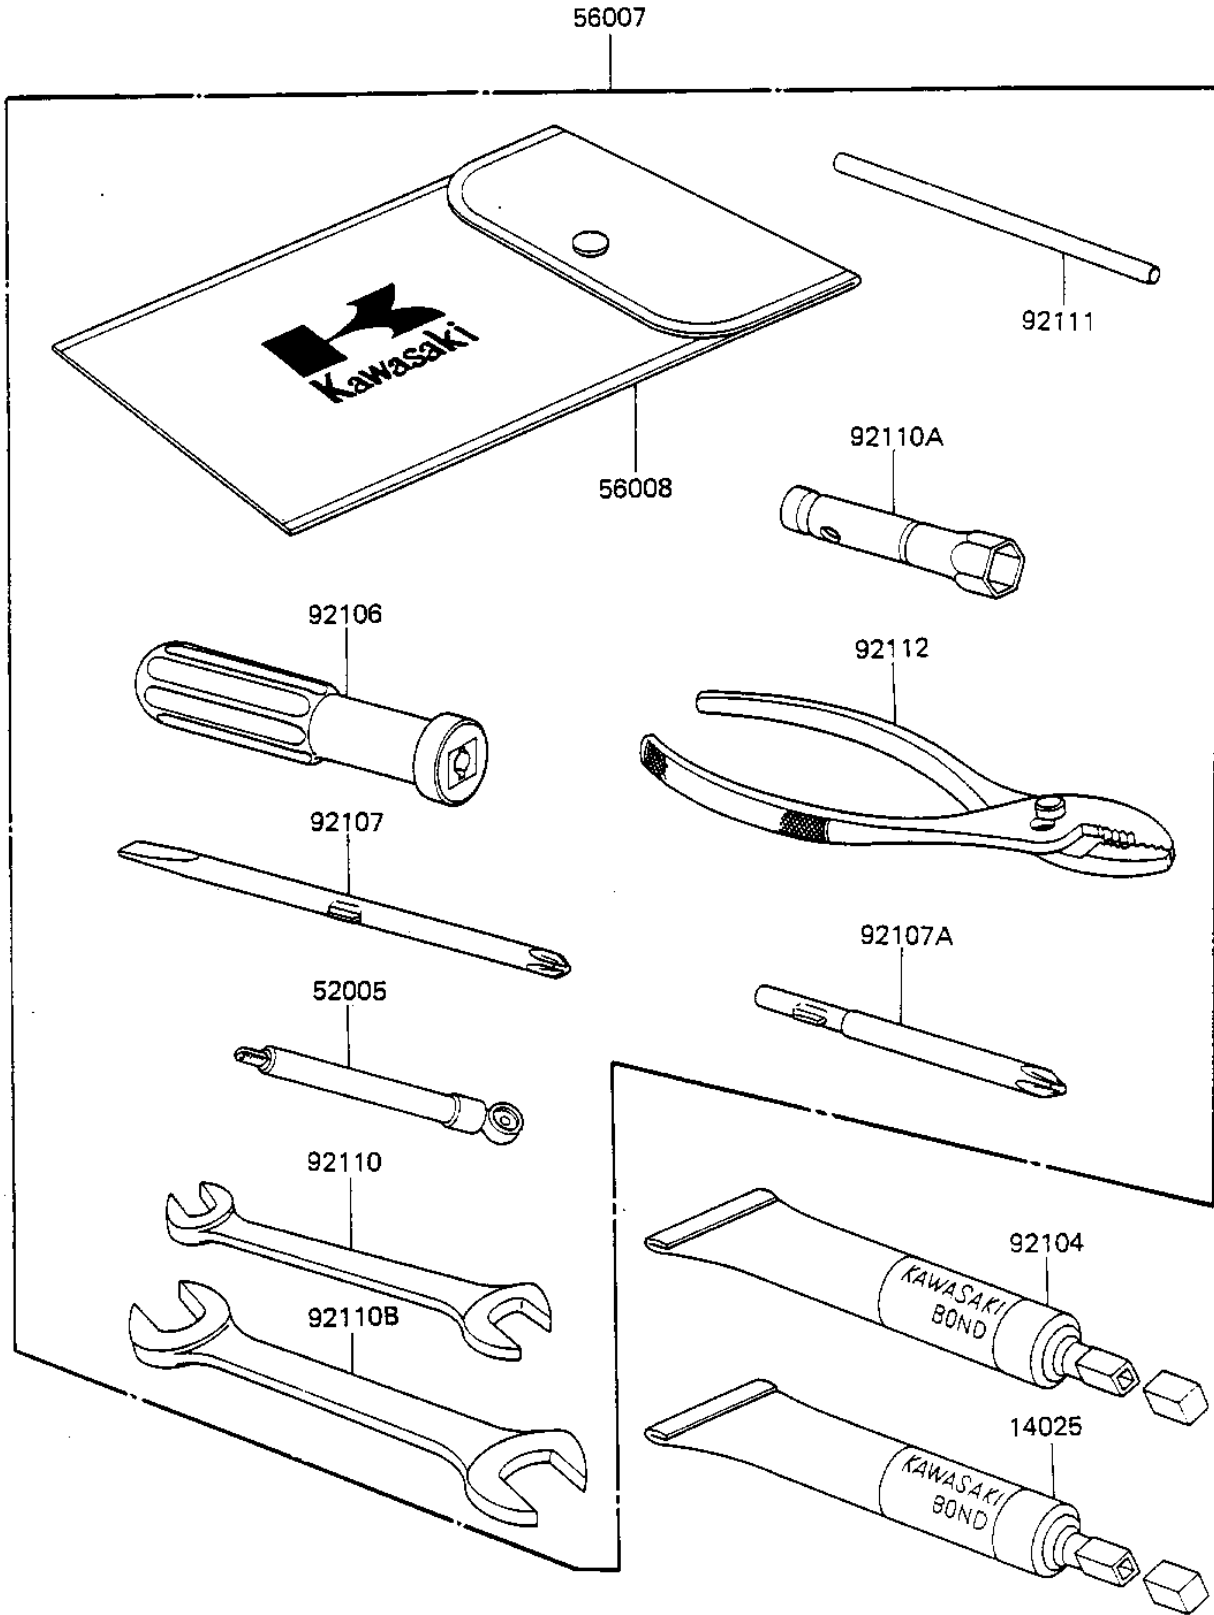

1983 Spectre PARTS DIAGRAM

OWNER TOOLS

1983 Spectre PARTS LIST

OWNER TOOLS

ITEM NAME	PART NUMBER	QUANTITY
BOND,#10 (Ref # 14025)	56019-120	1
GAUGE,AIR,3.5KG/CM2 (Ref # 52005)	52005-1031	1
TOOLKIT (Ref # 56007)	56007-1296	1
BAG,TOOLKIT (Ref # 56008)	56008-1019	1
LIQUID GASKET (Ref # 92104)	92104-002	1
GRIP,SCREW DRIVER (Ref # 92106)	92106-1001	1
TOOL-DRIVER (Ref # 92107)	92107-1052	1
SCREW DRIVER #3 PHLIP (Ref # 92107A)	92107-005	1
TOOL-WRENCH,OPEN END (Ref # 92110)	92110-1038	1
TOOL-WRENCH (Ref # 92110A)	92110-1047	1
TOOL-WRENCH,OPEN END, (Ref # 92110B)	92110-1153	1
BAR,SPARK PLUG WRENCH (Ref # 92111)	92111-005	1
PLIERS,160MM (Ref # 92112)	92112-003	1