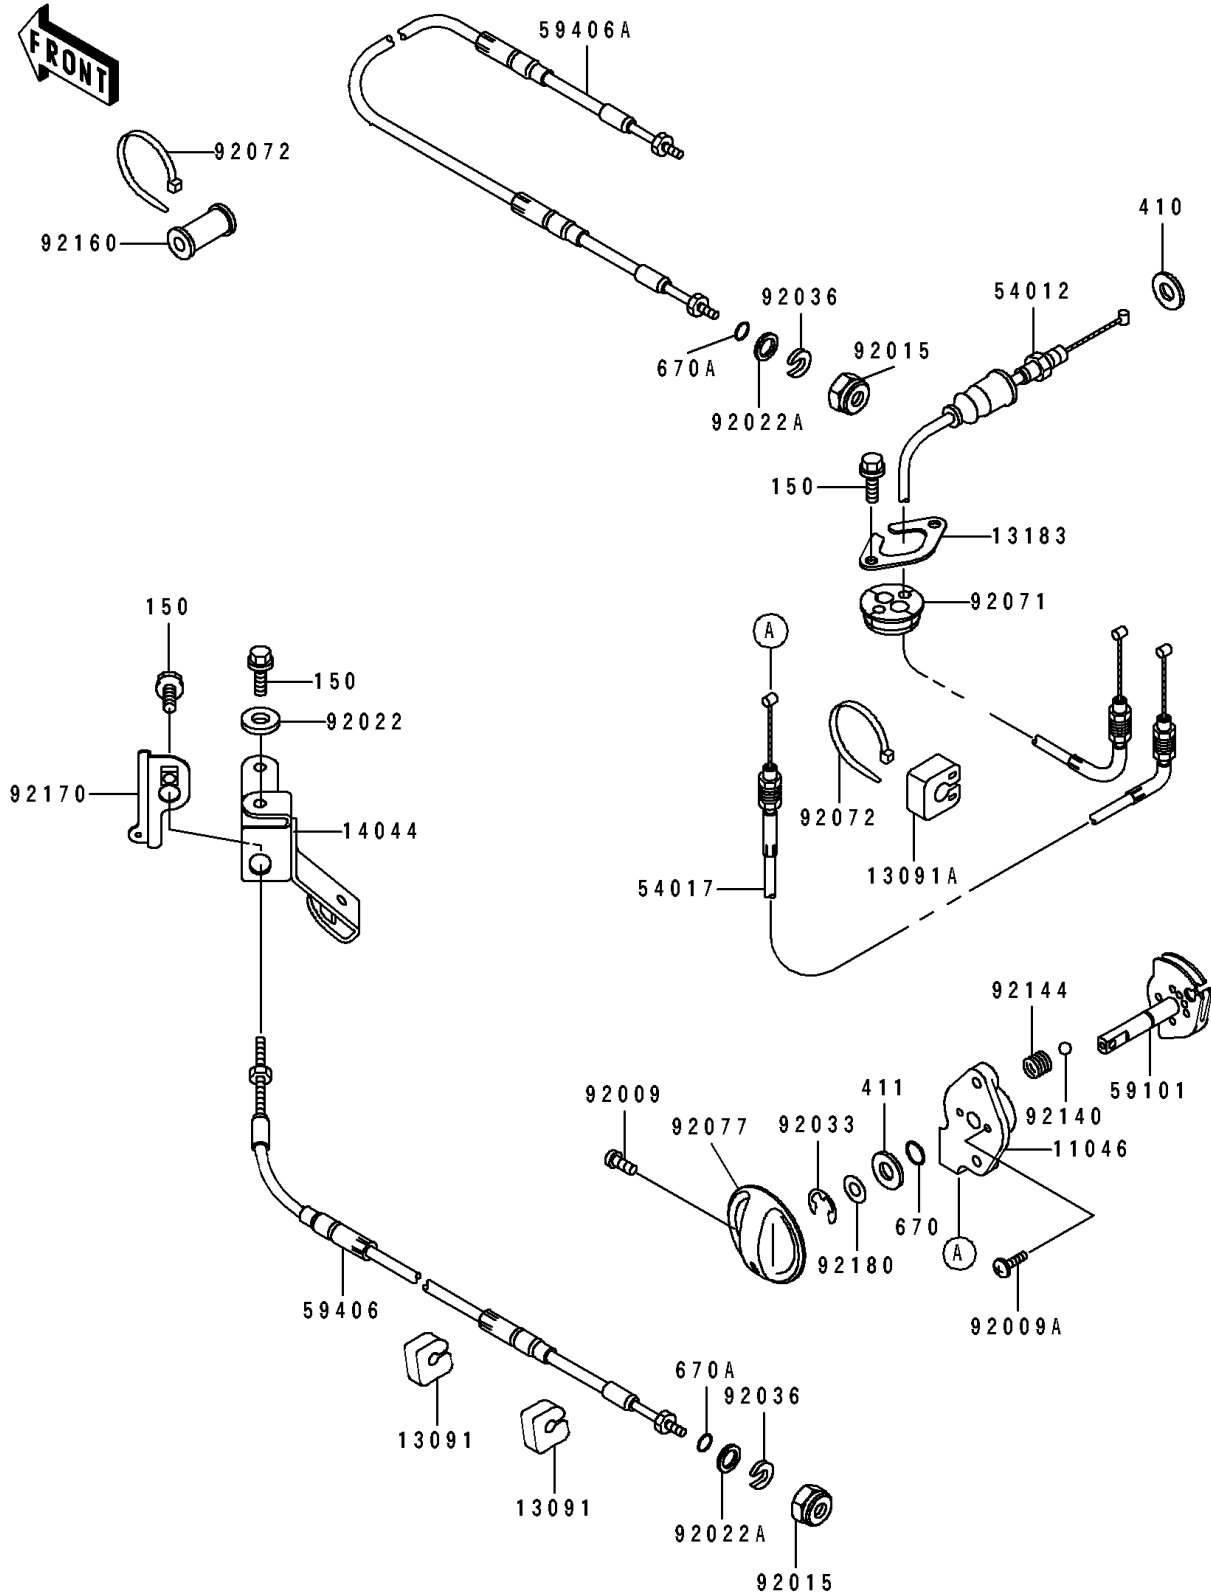

# 1995 Super Sport XI PARTS DIAGRAM

Cables(JH750-B2/B3)

F 3175 A

# 1995 Super Sport XI PARTS LIST

Cables(JH750-B2/B3)

ITEM NAME	PART NUMBER	QUANTITY
BRACKET,STARTER CABLE (Ref # 11046)	11046-3712	1
HOLDER (Ref # 13091)	13091-3712	2
HOLDER (Ref # 13091A)	13091-3780	1
PLATE (Ref # 13183)	13183-3810	1
HOLDER-CABLE (Ref # 14044)	14044-3718	1
CABLE-THROTTLE (Ref # 54012)	54012-3738	1
CABLE-STARTER (Ref # 54017)	54017-3725	1
REEL,STARTER CABLE (Ref # 59101)	59101-3704	1
CABLE-STRG (Ref # 59406)	59406-3732	1
CABLE-STRG,TILT (Ref # 59406A)	59406-3734	1
SCREW,4X8 (Ref # 92009)	92009-3729	1
SCREW,5X16 (Ref # 92009A)	92009-3789	2
NUT,20MM (Ref # 92015)	92015-526	2
WASHER,6.5X20X1.5 (Ref # 92022)	92022-3710	2
WASHER (Ref # 92022A)	92022-535	2
RING-SNAP,7MM (Ref # 92033)	92033-3704	1
RING-SNAP (Ref # 92036)	92036-501	2
GROMMET,HARNESS (Ref # 92071)	92071-3790	1
BAND (Ref # 92072)	92072-3778	2
KNOB (Ref # 92077)	92077-3717	1
BALL,3MM (Ref # 92140)	92140-3702	2
SPRING (Ref # 92144)	92144-3712	2
DAMPER (Ref # 92160)	92160-1129	1
CLAMP,CABLE (Ref # 92170)	92170-3733	1
SHIM,8.5X18X0.15 (Ref # 92180)	92180-3702	1
BOLT-WS,6X14 (Ref # 150)	150R0614	5
W-PLAIN-S,10MM (Ref # 410)	410S1000	1
WASHER-PLAIN,8MM (Ref # 411)	411S0800	1
O RING,8MM (Ref # 670)	670B1508	1

# 1995 Super Sport XI PARTS LIST

Cables(JH750-B2/B3)

ITEM NAME	PART NUMBER	QUANTITY
O RING,11MM (Ref # 670A)	670B2011	2