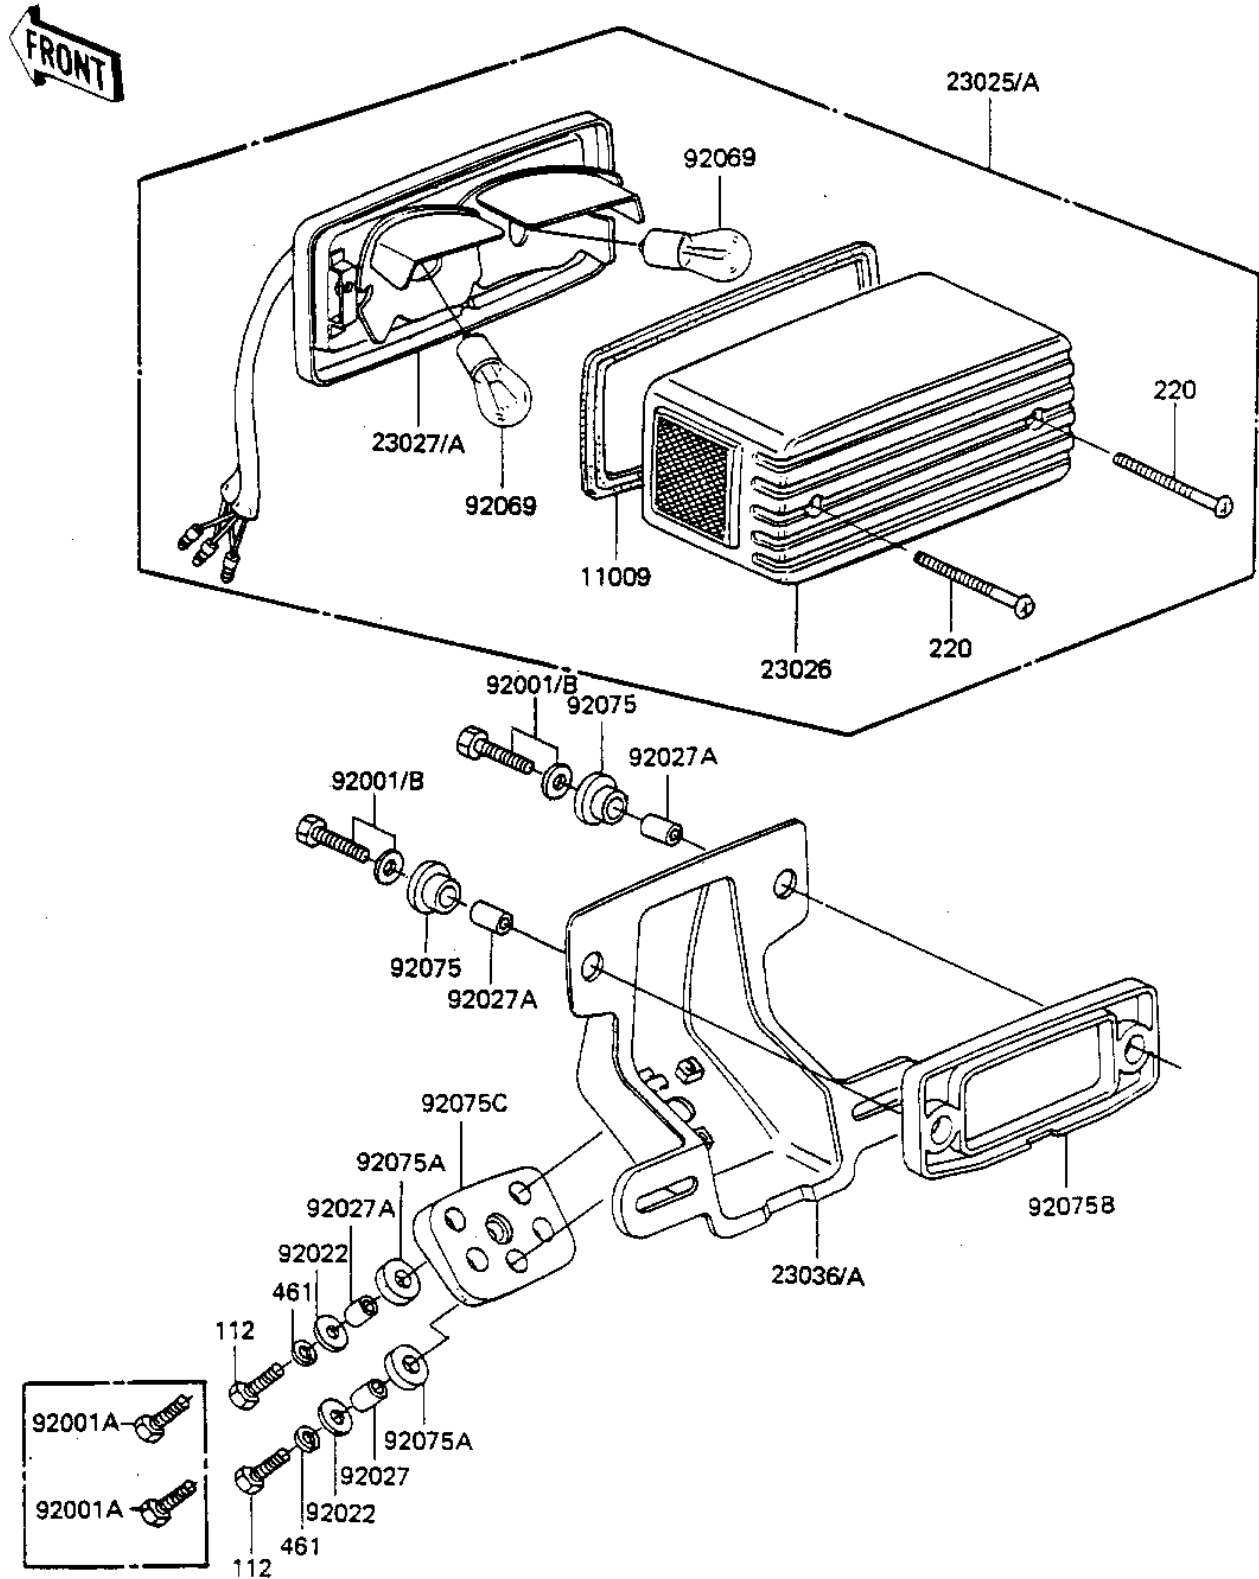

1983 Spectre PARTS DIAGRAM TAILLIGHT

F2720-0011

1983 Spectre PARTS LIST

TAILLIGHT

ITEM NAME	PART NUMBER	QUANTITY
GASKET,TAIL LAMP (Ref # 11009)	11009-1221	1
LAMP-TAIL,BLACK (Ref # 23025A)	23025-1038	1
LENS,TAIL LAMP (Ref # 23026)	23026-1021	1
BODY-COMP-TAIL LAMP,B (Ref # 23027A)	23027-1025	1
BRACKET-TAIL LAMP,BLA (Ref # 23036A)	23036-1046	1
BOLT (Ref # 92001)	92001-1568	1
WASHER 6.5X20X1.6T (Ref # 92022)	92022-125	1
COLLAR 6.8X10X14.5 (Ref # 92027)	92027-156	1
COLLAR (Ref # 92027A)	92027-169	1
BULB,12V 32/3CP (Ref # 92069)	92069-059	1
DAMPER RUBBER (Ref # 92075)	92075-1092	1
DAMPER RUBBER,RR FEND (Ref # 92075A)	92075-121	1
DAMPER (Ref # 92075B)	92075-1282	1
DAMPER (Ref # 92075C)	92075-1283	1
BOLT-UPSET (Ref # 112)	112G0625	1
SCREW-PAN-CROS (Ref # 220)	220C0465	1
WASHER SPRING 6MM (Ref # 461)	461F0600	1