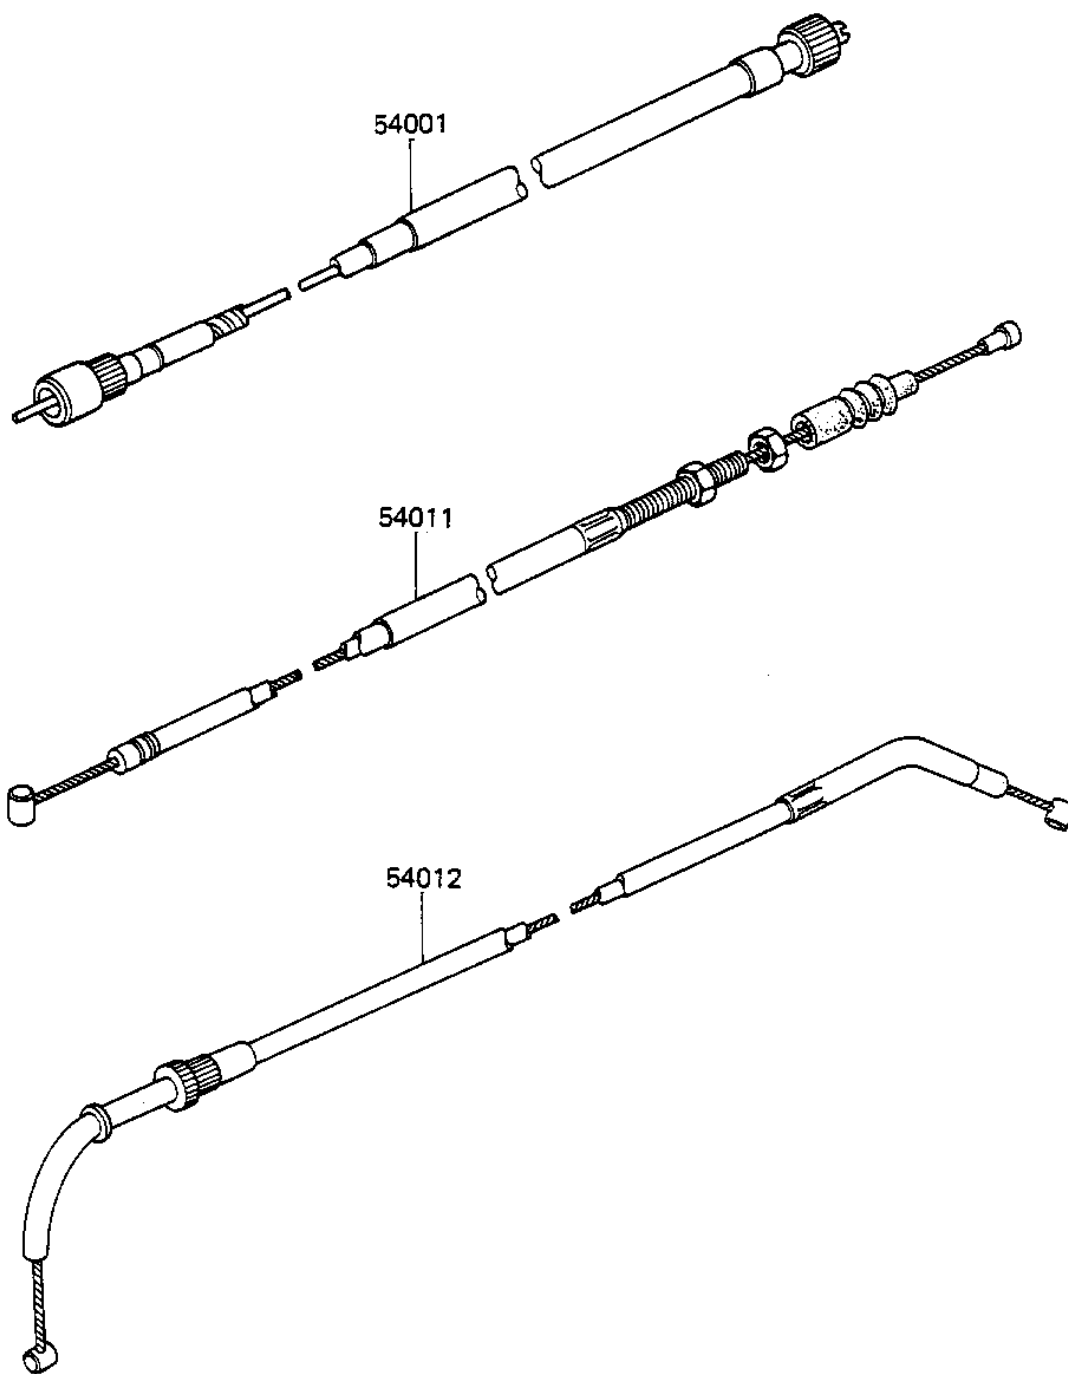

1983 Spectre PARTS DIAGRAM

CABLES

F2540-0144

1983 Spectre PARTS LIST

CABLES

ITEM NAME	PART NUMBER	QUANTITY
CABLE,SPEEDOMETER (Ref # 54001)	54001-1029	1
CABLE-CLUTCH (Ref # 54011)	54011-1161	1
CABLE-THROTTLE (Ref # 54012)	54012-1138	1