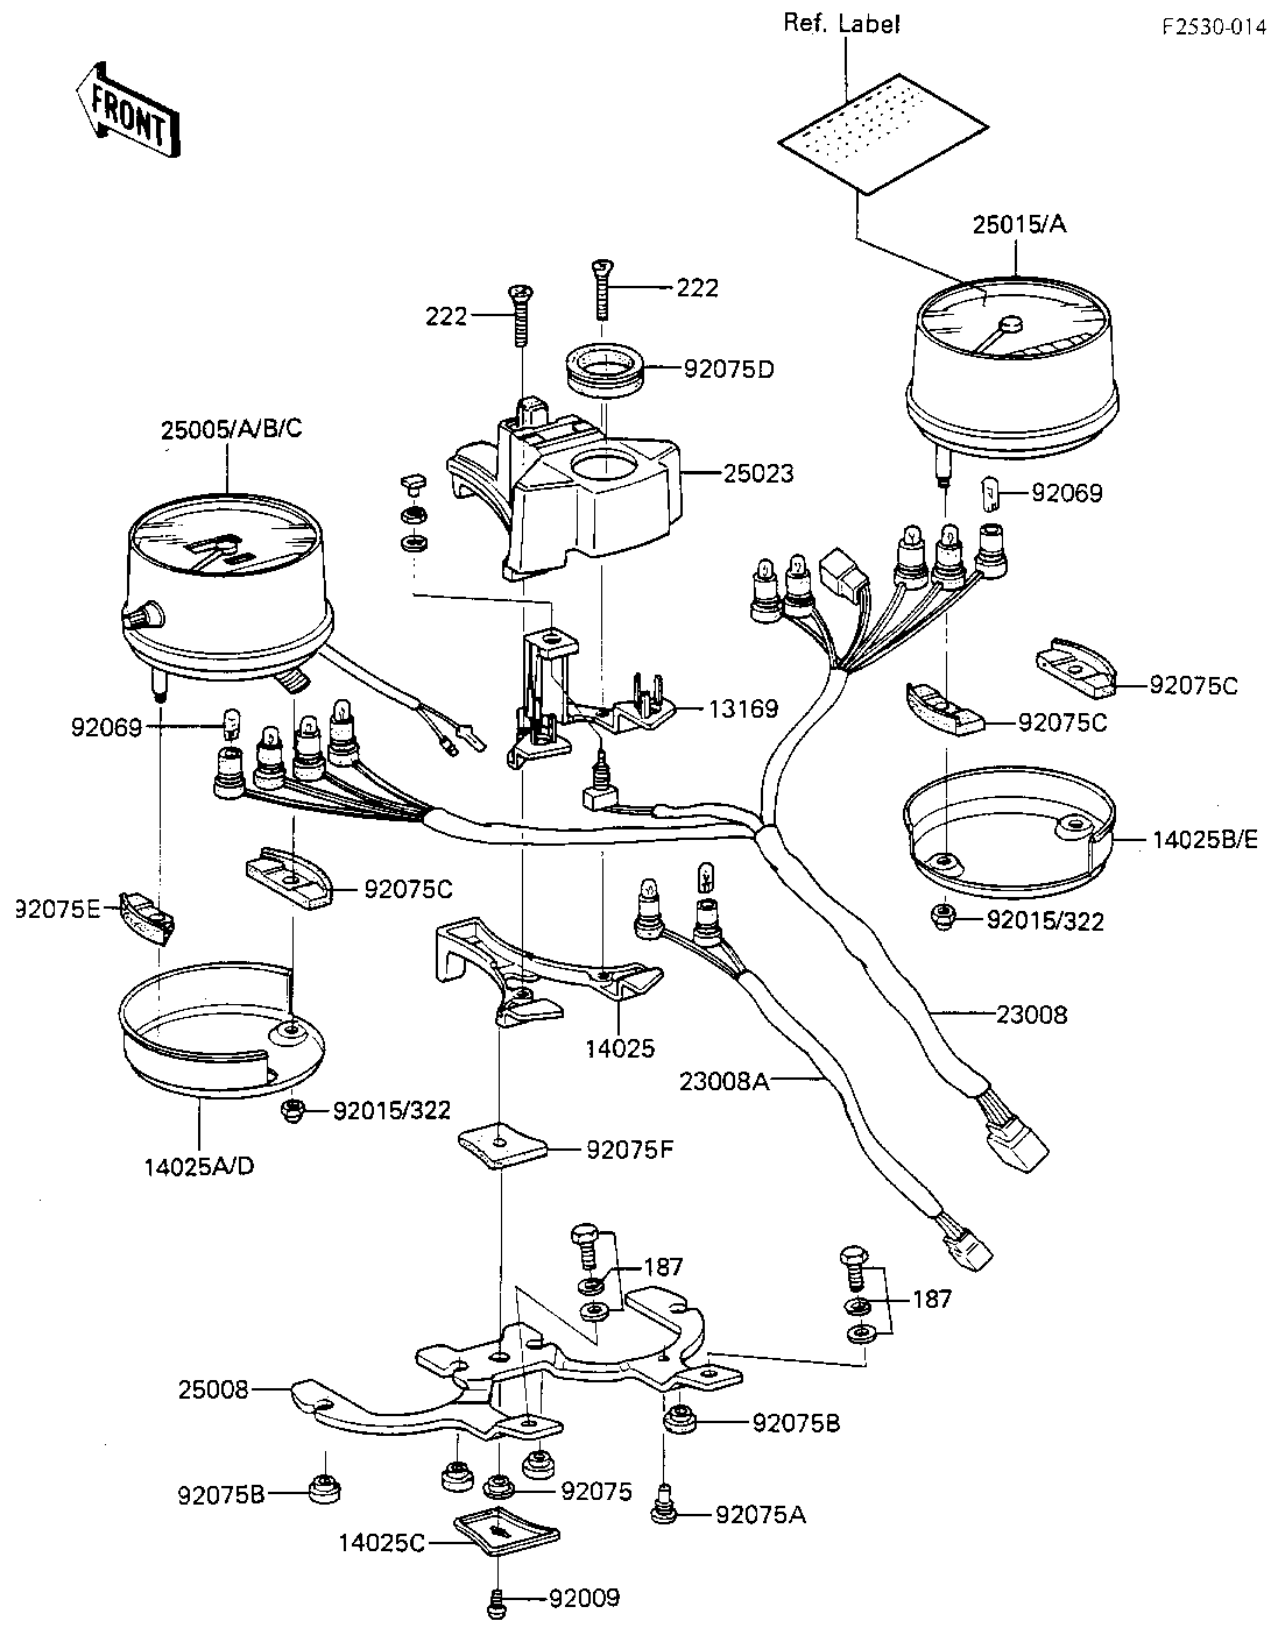

1984 LTD Shaft PARTS DIAGRAM

METERS

Ref. Label

F2530-0148

1984 LTD Shaft PARTS LIST

METERS

ITEM NAME	PART NUMBER	QUANTITY
PLATE,SOCKET (Ref # 13169)	13169-1512	1
COVER,PILOT BOX,LWR (Ref # 14025)	14025-1474	1
COVER,SPEEDOMETER (Ref # 14025A)	14025-1475	1
COVER,SPEEDOMETER (Ref # 14025D)	14025-1562	1
COVER,TACHOMETER (Ref # 14025E)	14025-1563	1
SOCKET-ASSY,W/SWITCH (Ref # 23008)	23008-1154	1
SOCKET-ASSY,PILOT BOX (Ref # 23008A)	23008-1155	1
SPEEDOMETER,MPH (Ref # 25005)	25005-1184	1
SPEEDOMETER,KPH (Canada) (Ref # 25005B)	25005-1200	1
SPEEDOMETER,MPH (Ref # 25005C)	25005-1271	1
BRACKET-METER (Ref # 25008)	25008-1049	1
TACHOMETER,X1000RPM (Ref # 25015A)	25015-1214	1
COVER-METER CASE,UPP (Ref # 25023)	25023-1033	1
SCREW,TAPPING,4X10 (Ref # 92009)	92009-1040	1
BULB,12V3.4W (Ref # 92069)	92069-1007	11
DAMPER RUBBER,MET FIT (Ref # 92075)	25019-023	1
DAMPER,METER (Ref # 92075A)	92075-1149	1
DAMPER,METER FITTING (Ref # 92075B)	92075-1150	4
DAMPER,METER (Ref # 92075C)	92075-1192	3
DAMPER RUBBER (Ref # 92075D)	92075-1256	1
DAMPER RUBBER,METER (Ref # 92075E)	92075-1265	1
DAMPER,PILOT BOX (Ref # 92075F)	92075-1386	1
BOLT-UPSET-WSP (Ref # 187)	187C0614	2
SCREW-CSK-RD-CROS (Ref # 222)	222C0425	2
NUT-CAP,5MM (Ref # 322)	322N0500	4