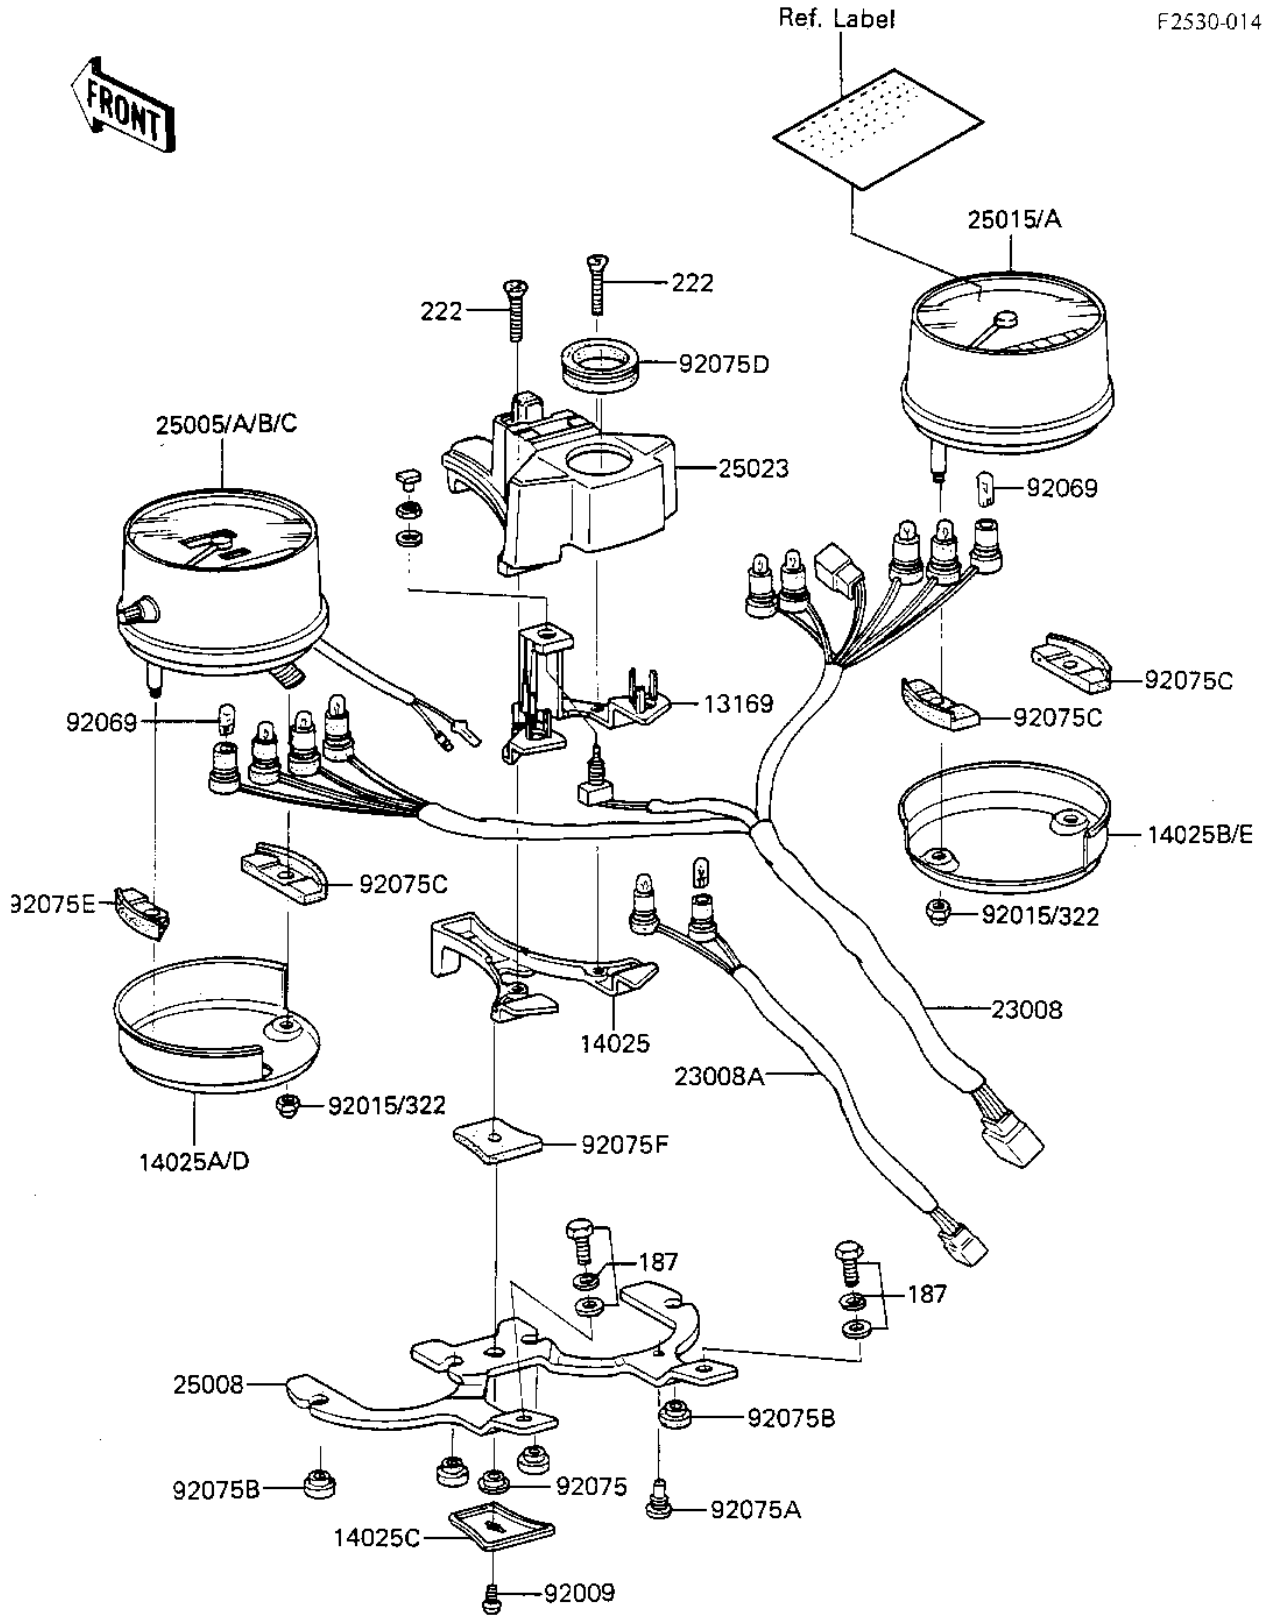

1983 Spectre PARTS DIAGRAM

METERS

Ref. Label

F2530-0148

1983 Spectre PARTS LIST

METERS

ITEM NAME	PART NUMBER	QUANTITY
PLATE,SOCKET (Ref # 13169)	13169-1512	1
COVER,PILOT BOX,LWR (Ref # 14025)	14025-1474	1
COVER,SPEEDOMETER (Ref # 14025A)	14025-1475	1
COVER,TACHOMETER (Ref # 14025B)	14025-1476	1
COVER,METER BRACKET (Ref # 14025C)	14025-1477	1
SOCKET-ASSY,W/SWITCH (Ref # 23008)	23008-1154	1
SOCKET-ASSY,PILOT BOX (Ref # 23008A)	23008-1155	1
SPEEDOMETER,MPH (Ref # 25005)	25005-1184	1
SPEEDOMETER,KPH (Canada) (Ref # 25005A)	25005-1190	1
BRACKET-METER (Ref # 25008)	25008-1049	1
TACHOMETER,(X1000RPM) (Ref # 25015)	25015-1145	1
COVER-METER CASE,UPP (Ref # 25023)	25023-1033	1
SCREW,TAPPING,4X10 (Ref # 92009)	92009-1040	1
NUT-CAP,5MM (Ref # 92015)	322C0500	1
BULB,12V3.4W (Ref # 92069)	92069-1007	1
DAMPER RUBBER,MET FIT (Ref # 92075)	25019-023	1
DAMPER,METER (Ref # 92075A)	92075-1149	1
DAMPER,METER FITTING (Ref # 92075B)	92075-1150	1
DAMPER,METER (Ref # 92075C)	92075-1192	1
DAMPER RUBBER (Ref # 92075D)	92075-1256	1
DAMPER RUBBER,METER (Ref # 92075E)	92075-1265	1
DAMPER,PILOT BOX (Ref # 92075F)	92075-1386	1
BOLT-UPSET-WSP (Ref # 187)	187C0614	1
SCREW-CSK-RD-CROS (Ref # 222)	222C0425	1