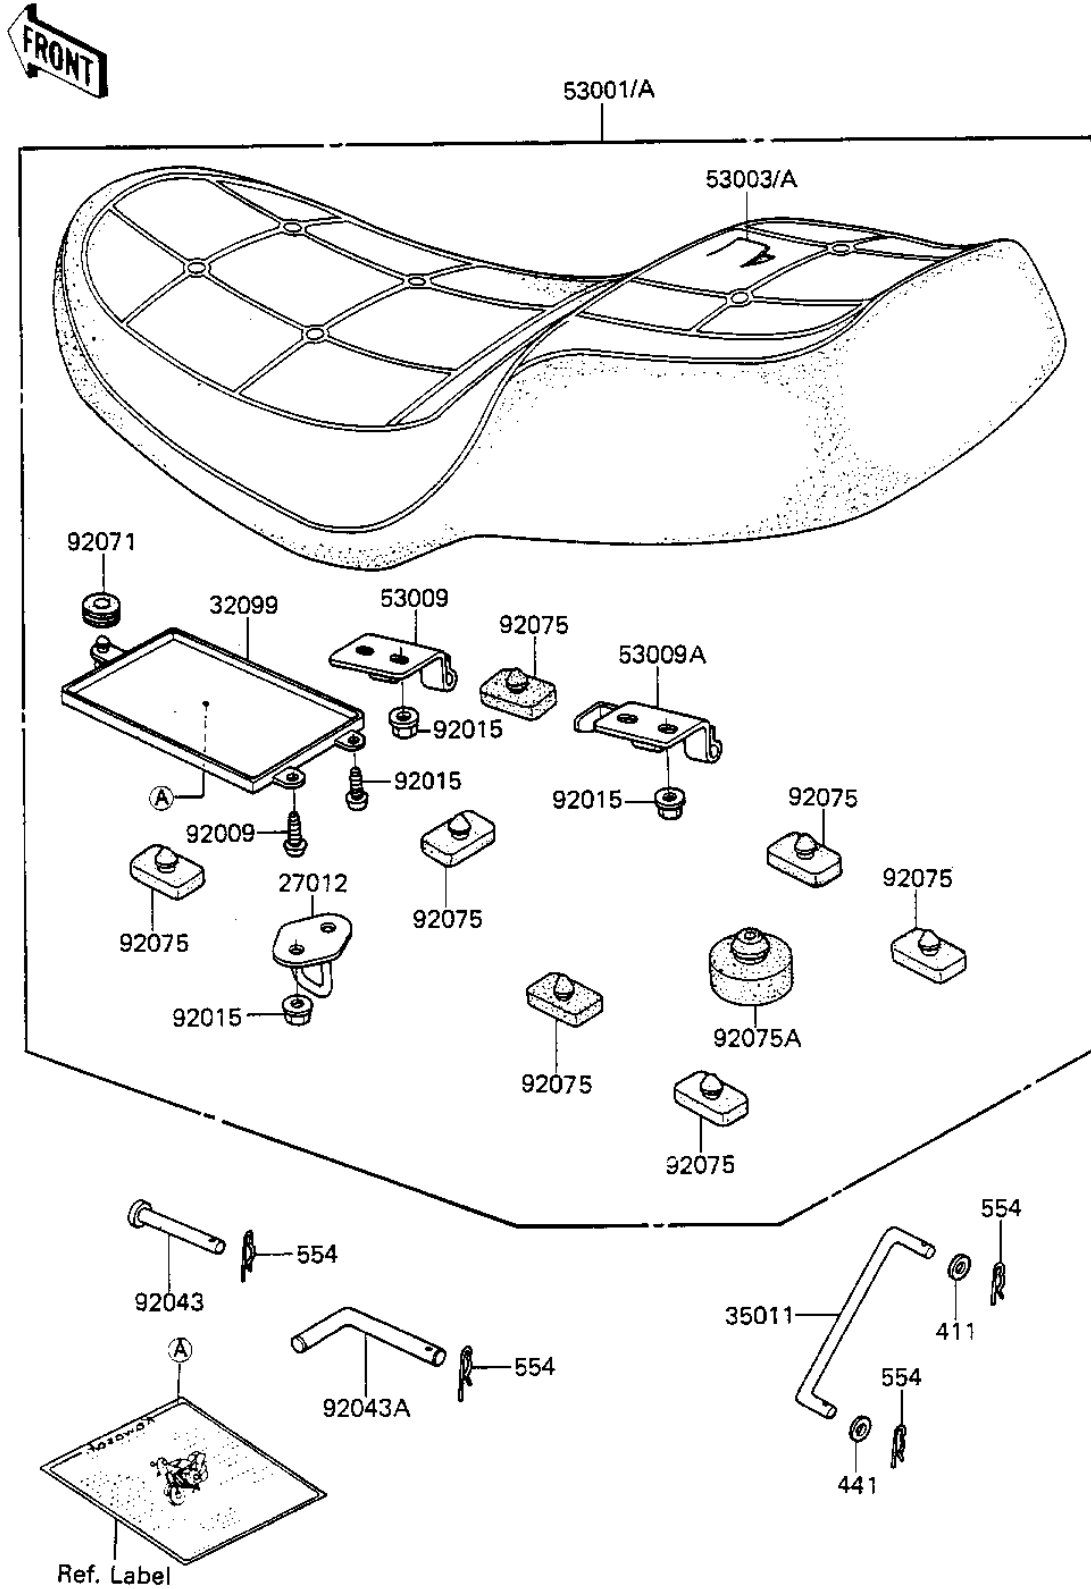

1983 Spectre PARTS DIAGRAM

SEAT

F2510-0160

1983 Spectre PARTS LIST

SEAT

ITEM NAME	PART NUMBER	QUANTITY
HOOK,SEAT (Ref # 27012)	27012-1028	1
CASE (Ref # 32099)	32099-011	1
STOPPER,SEAT (Ref # 35011)	53054-006	1
SEAT-ASSY (Ref # 53001)	53001-1375	1
LEATHER,SEAT (Ref # 53003)	53003-1032	1
HINGE B (Ref # 53009)	53009-018	1
HINGE,FRONT (Ref # 53009A)	53009-033	1
SCREW (Ref # 92009)	92009-1043	1
NUT-6MM (Ref # 92015)	92015-1078	1
PIN (Ref # 92043)	53011-002	1
PIN,DUAL SEAT PIVOT (Ref # 92043A)	53011-008	1
GROMMET (Ref # 92071)	92071-056	1
DAMPER,SEAT (Ref # 92075)	92075-1153	1
DAMPER (Ref # 92075A)	92075-1288	1
WASHER PLAIN 6MM (Ref # 411)	411B0600	1
PIN-SNAP,5MM (Ref # 554)	554A0500	1