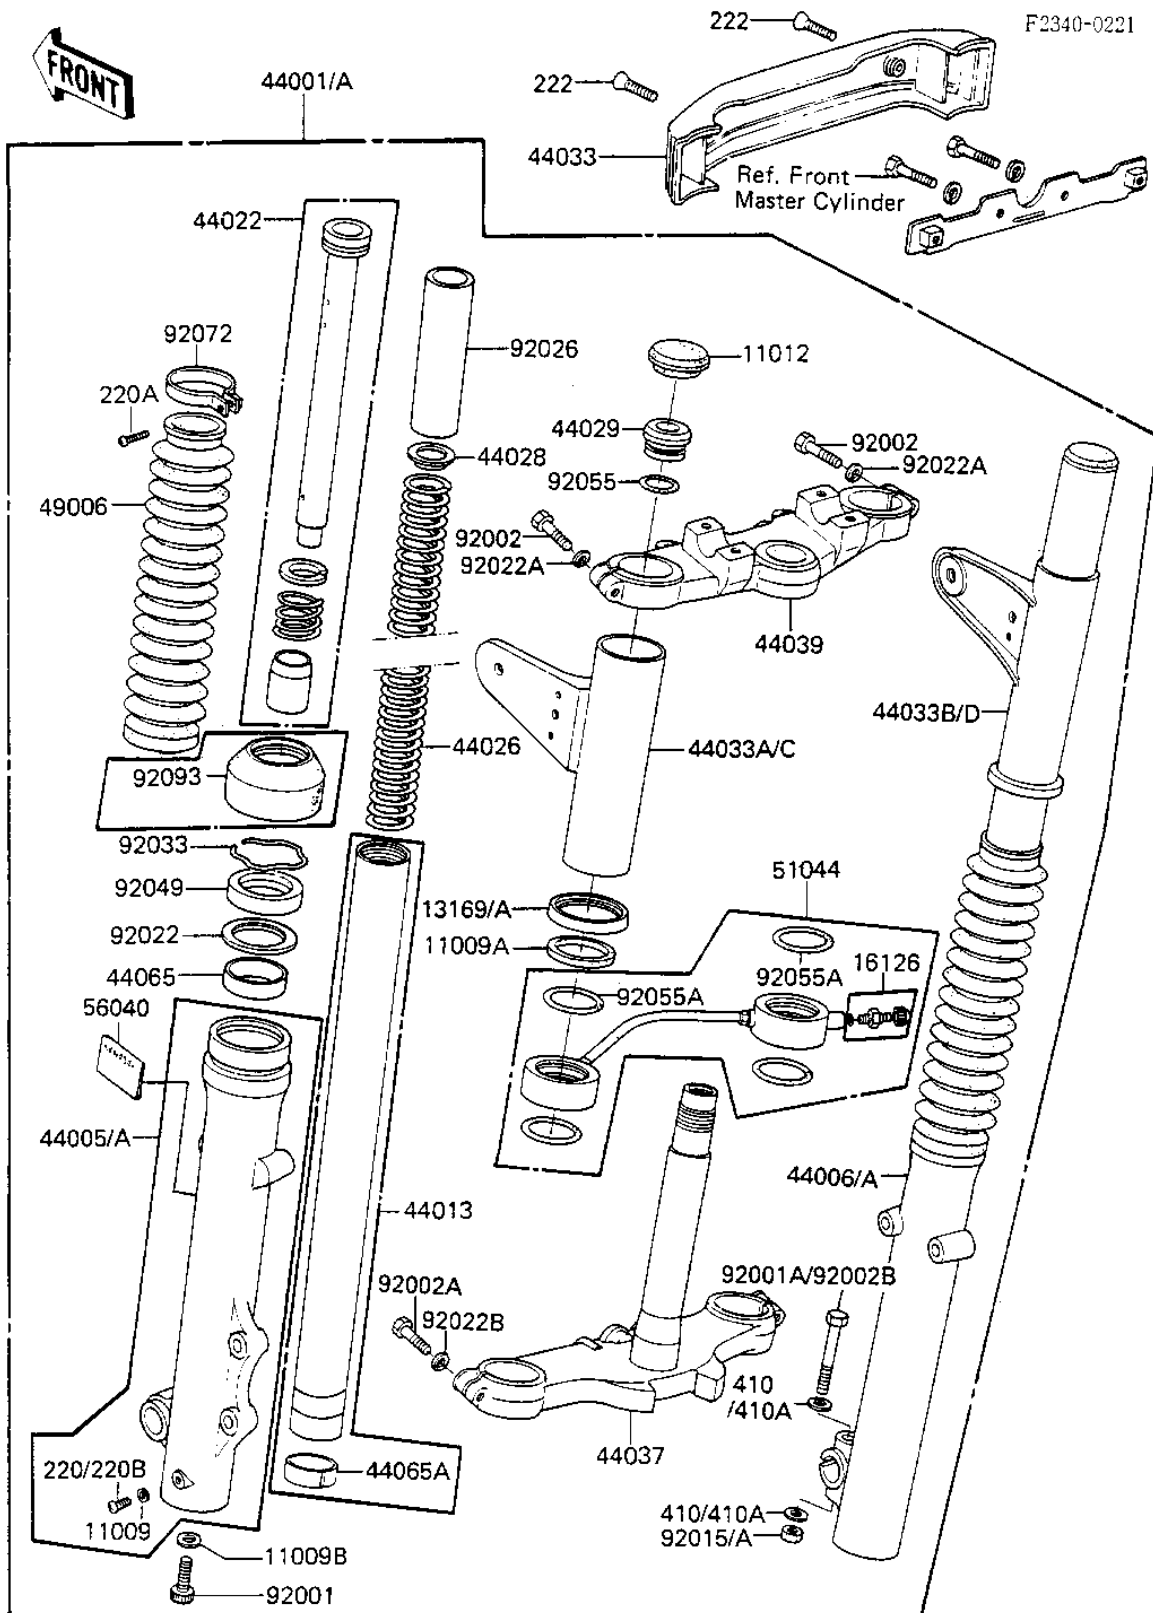

## 1983 Spectre PARTS DIAGRAM

FRONT FORK

### FRONT FORK

ITEM NAME	PART NUMBER	QUANTITY
GASKET FORK DRAIN PLG (Ref # 11009)	44045-002	1
GASKET,FORK COVER (Ref # 11009A)	44045-038	1
GASKET,FORK CYLINDER (Ref # 11009B)	44045-057	1
CAP,RUBBER (Ref # 11012)	11012-1017	1
PLATE,FORK COVER,LWR (Ref # 13169)	13169-1849	1
VALVE AIR (Ref # 16126)	16126-1052	1
FORK-FRONT (Ref # 44001)	44001-1414	1
PIPE-LEFT FORK OUTER (Ref # 44005)	44005-1133	1
PIPE-RIGHT FORK OUTER (Ref # 44006)	44006-1133	1
PIPE-FORK INNER (Ref # 44013)	44013-1108	1
CYLINDER-FORK (Ref # 44022)	44022-1093	1
SPRING-FRONT FORK (Ref # 44026)	44026-1185	1
GUIDE,FORK SPRING (Ref # 44028)	44028-033	1
SEAT-FORK SPRING (Ref # 44029)	44029-1046	1
COVER-FORK (Ref # 44033)	44033-1084	1
COVER-FORK,LH (Ref # 44033A)	44033-1127	1
COVER-FORK,RH (Ref # 44033B)	44033-1128	1
HOLDER-FORK UNDER (Ref # 44037)	44037-1093	1
HOLDER-FORK UPPER (Ref # 44039)	44039-1061	1
BUSHING-FRONT FORK (Ref # 44065)	44065-1016	1
BUSHING-FRONT FORK,IN (Ref # 44065A)	44065-1060	1
BOOT,FRONT FORK (Ref # 49006)	49006-1096	1
TUBE-ASSY,FRONT FORK (Ref # 51044)	51044-1026	1
BOLT-FORK CYLINDER (Ref # 92001)	44041-040	1
BOLT,8X50 (Ref # 92001A)	92002-1168	1
BOLT,8X40 (Ref # 92002)	92002-1156	1
BOLT,10X40 (Ref # 92002A)	92002-1157	1
NUT,LOCK,8MM (Ref # 92015)	92015-1124	1
WASHER,SPRING,8MM (Ref # 92022A)	92022-1552	1

## 1983 Spectre PARTS LIST

### FRONT FORK

ITEM NAME	PART NUMBER	QUANTITY
WASHER,SPRING,10MM (Ref # 92022B)	92022-1553	1
SPACER,FRONT FORK SPR (Ref # 92026)	92026-1133	1
RING-SNAP,FORK OIL (Ref # 92033)	92033-1100	1
SEAL-OIL,FRONT FORK (Ref # 92049)	92049-1101	1
"O" RING,FORK TOP (Ref # 92055)	92055-1012	1
RING-O,TUBE ASSY (Ref # 92055A)	92055-1140	1
BAND,BOOTS (Ref # 92072)	92072-1008	1
SCREW PAN HEAD 4X8 (Ref # 220)	220B0408	1
SCREW-PAN-CROS,4X20 (Ref # 220A)	220C0420	1
SCREW-CSK-RD-CROS (Ref # 222)	222C0518	1
WASHER PLAIN 8MM (Ref # 410)	410B0800	1