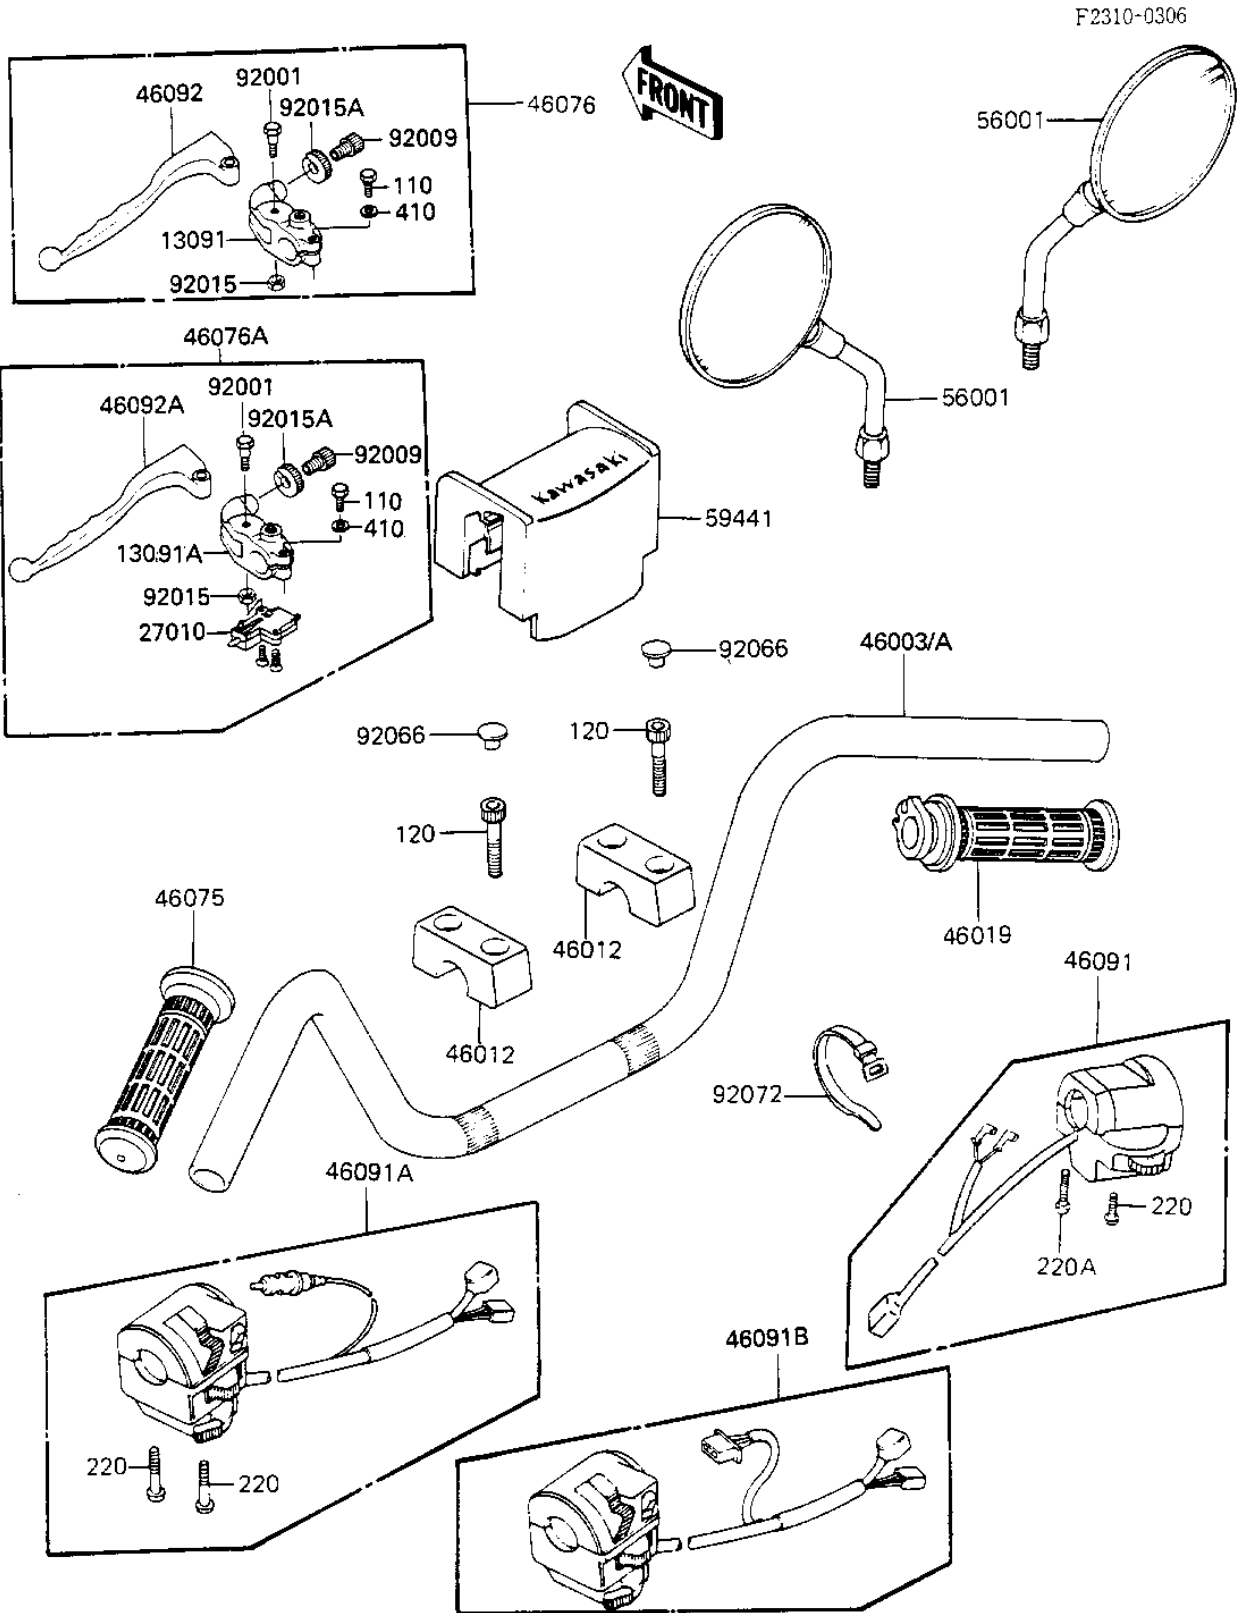

1983 Spectre PARTS DIAGRAM

HANDLEBAR

1983 Spectre PARTS LIST

HANDLEBAR

ITEM NAME	PART NUMBER	QUANTITY
HOLDER,CLUTCH LEVER (Ref # 13091)	13091-1046	1
HANDLE (Ref # 46003)	46003-1121	1
HOLDER-HANDLE (Ref # 46012)	46012-1027	1
GRIP-ASSY,THROTTLE (Ref # 46019)	46019-1015	1
GRIP,LH (Ref # 46075)	46075-1022	1
LEVER-ASSY-GRIP,CLUTC (Ref # 46076)	46076-1026	1
HOUSING-ASSY-CNTRL,RH (Ref # 46091)	46091-1214	1
HOUSING-ASSY-CONTROL, (Ref # 46091A)	46091-1248	1
LEVER-GRIP,CLUTCH (Ref # 46092)	46092-1024	1
MIRROR-ASSY (Ref # 56001)	56001-1340	1
COVER-HANDLE (Ref # 59441)	59441-1007	1
BOLT,CLUTCH LEVER,BLA (Ref # 92001)	92001-1548	1
SCREW,CABLE ADJUST,8 (Ref # 92009)	92009-1134	1
NUT,LOCK,6MM,BLACK (Ref # 92015)	92015-1191	1
NUT,CABLE ADJUST LOCK (Ref # 92015A)	92015-1197	1
PLUG,HANDLE HOLDER (Ref # 92066)	92066-1216	1
BAND,MIDDLE (Ref # 92072)	92072-031	1
BOLT,6X22,BLACK (Ref # 110)	110C0622	1
BOLT-SOCKET,8X30,BLAC (Ref # 120)	120S0830	1
SCREW-PAN-CROS (Ref # 220)	220B0535	1
SCREW-PAN-CROS (Ref # 220A)	220B0540	1
WASHER PLAIN (Ref # 410)	410F0600	1