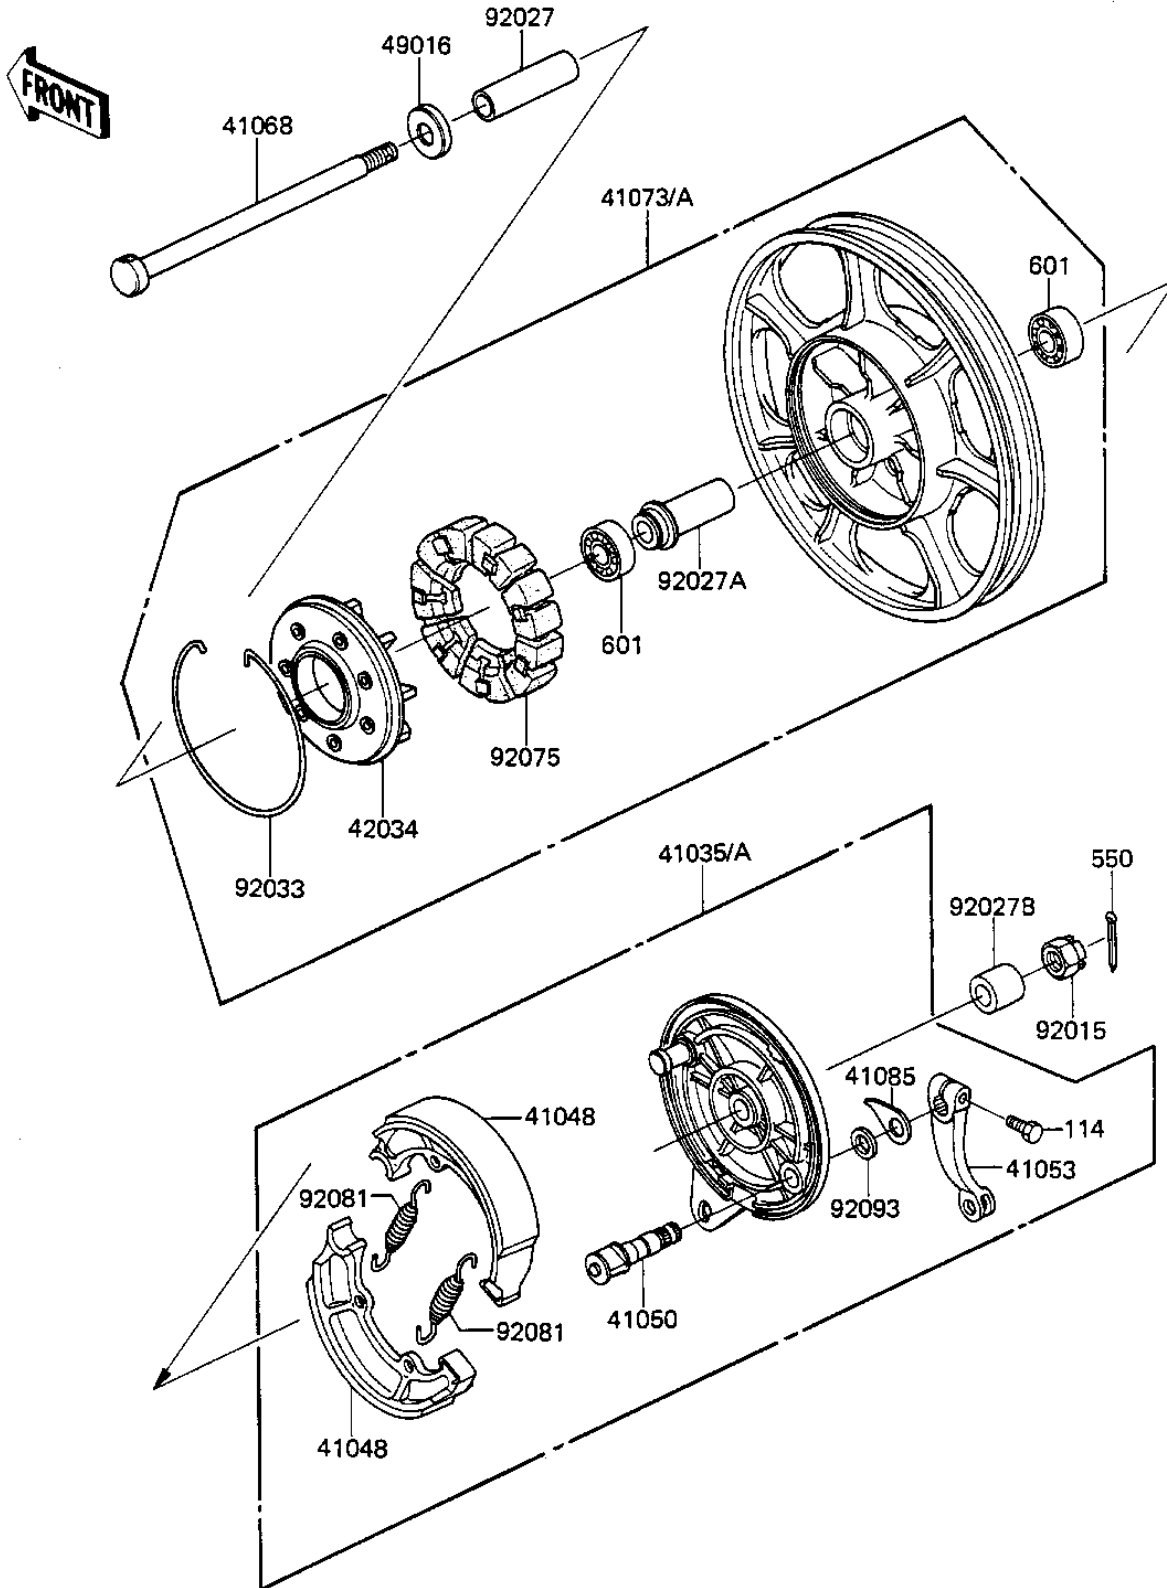

1983 Spectre PARTS DIAGRAM

REAR WHEEL/HUB/BRAKE

F-2240-0104

1983 Spectre PARTS LIST

REAR WHEEL/HUB/BRAKE

ITEM NAME	PART NUMBER	QUANTITY
PANEL-ASSY-BRAKE,RR (Ref # 41035A)	41035-1111	1
SHOE,BRAKE (Ref # 41048)	42019-012	1
CAM SHAFT,BRAKE (Ref # 41050)	41050-017	1
LEVER REAR BRAKE CAM (Ref # 41053)	42029-039	1
AXLE,RR (Ref # 41068)	41068-1086	1
WHEEL-ASSY,RR,NO.2GO (Ref # 41073)	41073-1161-F6	1
INDICATOR,BRAKE SHOE (Ref # 41085)	41085-004	1
COUPLING,RR HUB (Ref # 42034)	42034-1029	1
COVER-SEAL (Ref # 49016)	49016-1038	1
NUT CASTLE,16MM (Ref # 92015)	92015-055	1
COLLAR,17.2X25X79 (Ref # 92027)	92027-1415	1
COLLAR,L=60 (Ref # 92027A)	92027-1416	1
COLLAR,AXLE,17.2X30X3 (Ref # 92027B)	92027-1466	1
RING-SNAP,194MM (Ref # 92033)	92033-1075	1
DAMPER,RR HUB SHOCK (Ref # 92075)	92075-1372	1
SPRING,BRAKE SHOE (Ref # 92081)	41049-012	1
DUST SHIELD-BRAKE CAM (Ref # 92093)	41051-003	1
BOLT HEX HEAD 8X28 (Ref # 114)	114G0828	1
PIN-COTTER,4.0X35 (Ref # 550)	550D4035	1
BEARING BALL #6303ZC3 (Ref # 601)	601B6303Z	1