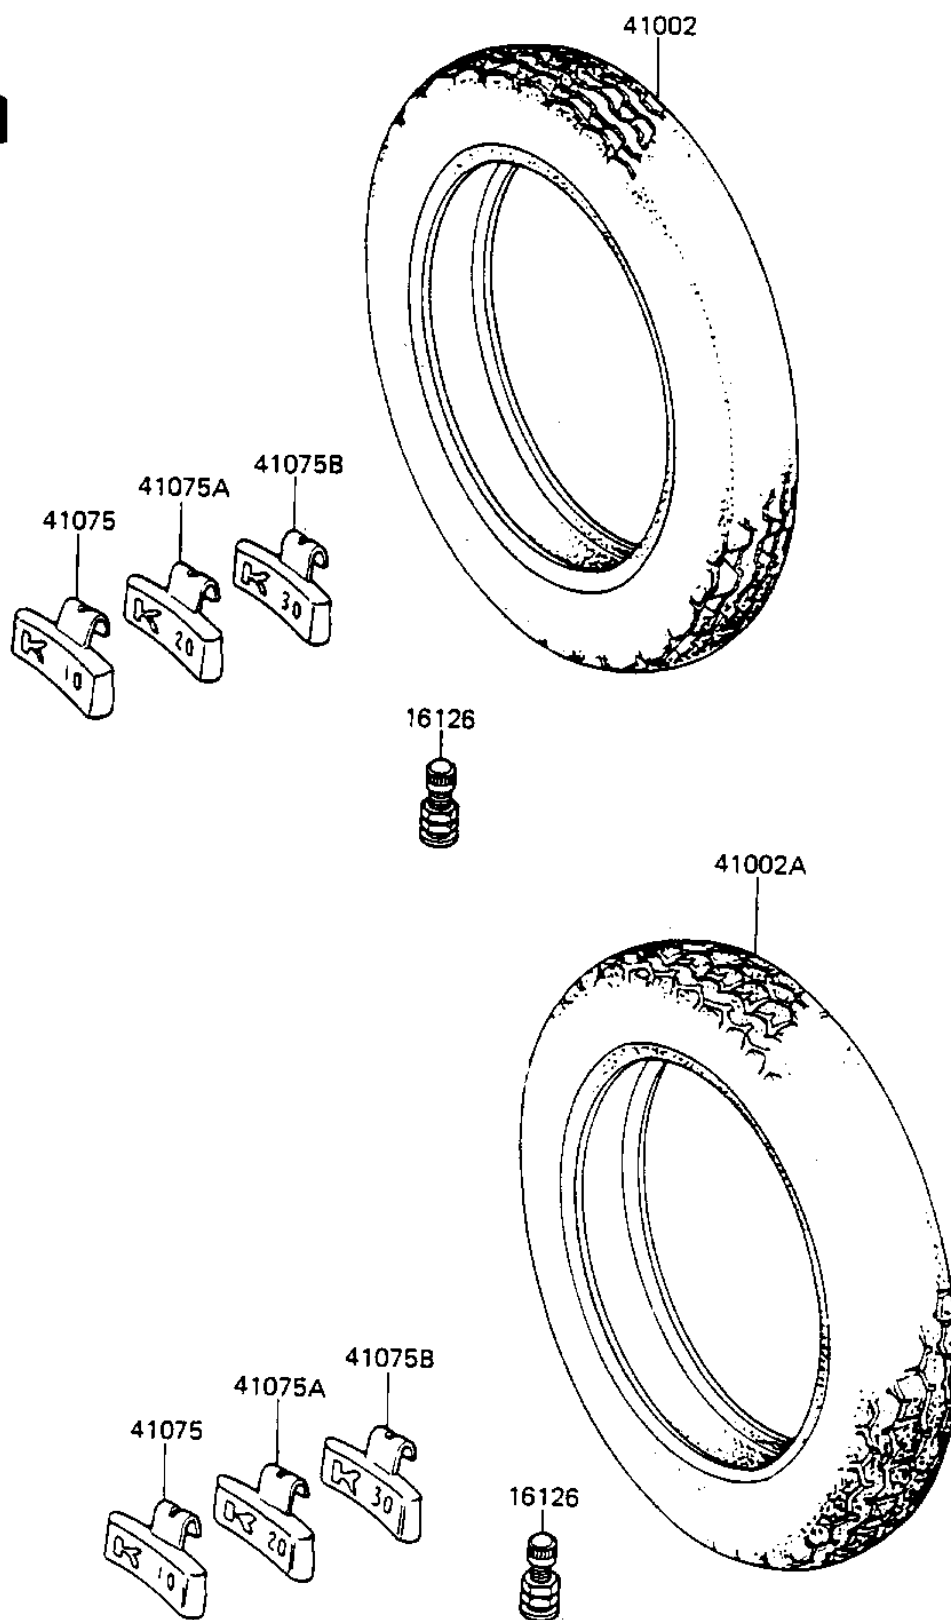

1983 Spectre PARTS DIAGRAM

TIRES

F2210-0014

1983 Spectre PARTS LIST

TIRES

ITEM NAME	PART NUMBER	QUANTITY
VALVE (Ref # 16126)	16126-1136	1
TIRE 100/90-19 F8 F (Ref # 41002)	41002-1295	1
TIRE 130/90-16 K427 R (Ref # 41002A)	41002-1322	1
BALANCER-WHEEL,10G (Ref # 41075)	41075-1011	1
BALANCER-WHEEL,20G (Ref # 41075A)	41075-1012	1
BALANCER-WHEEL,30G (Ref # 41075B)	41075-1013	1