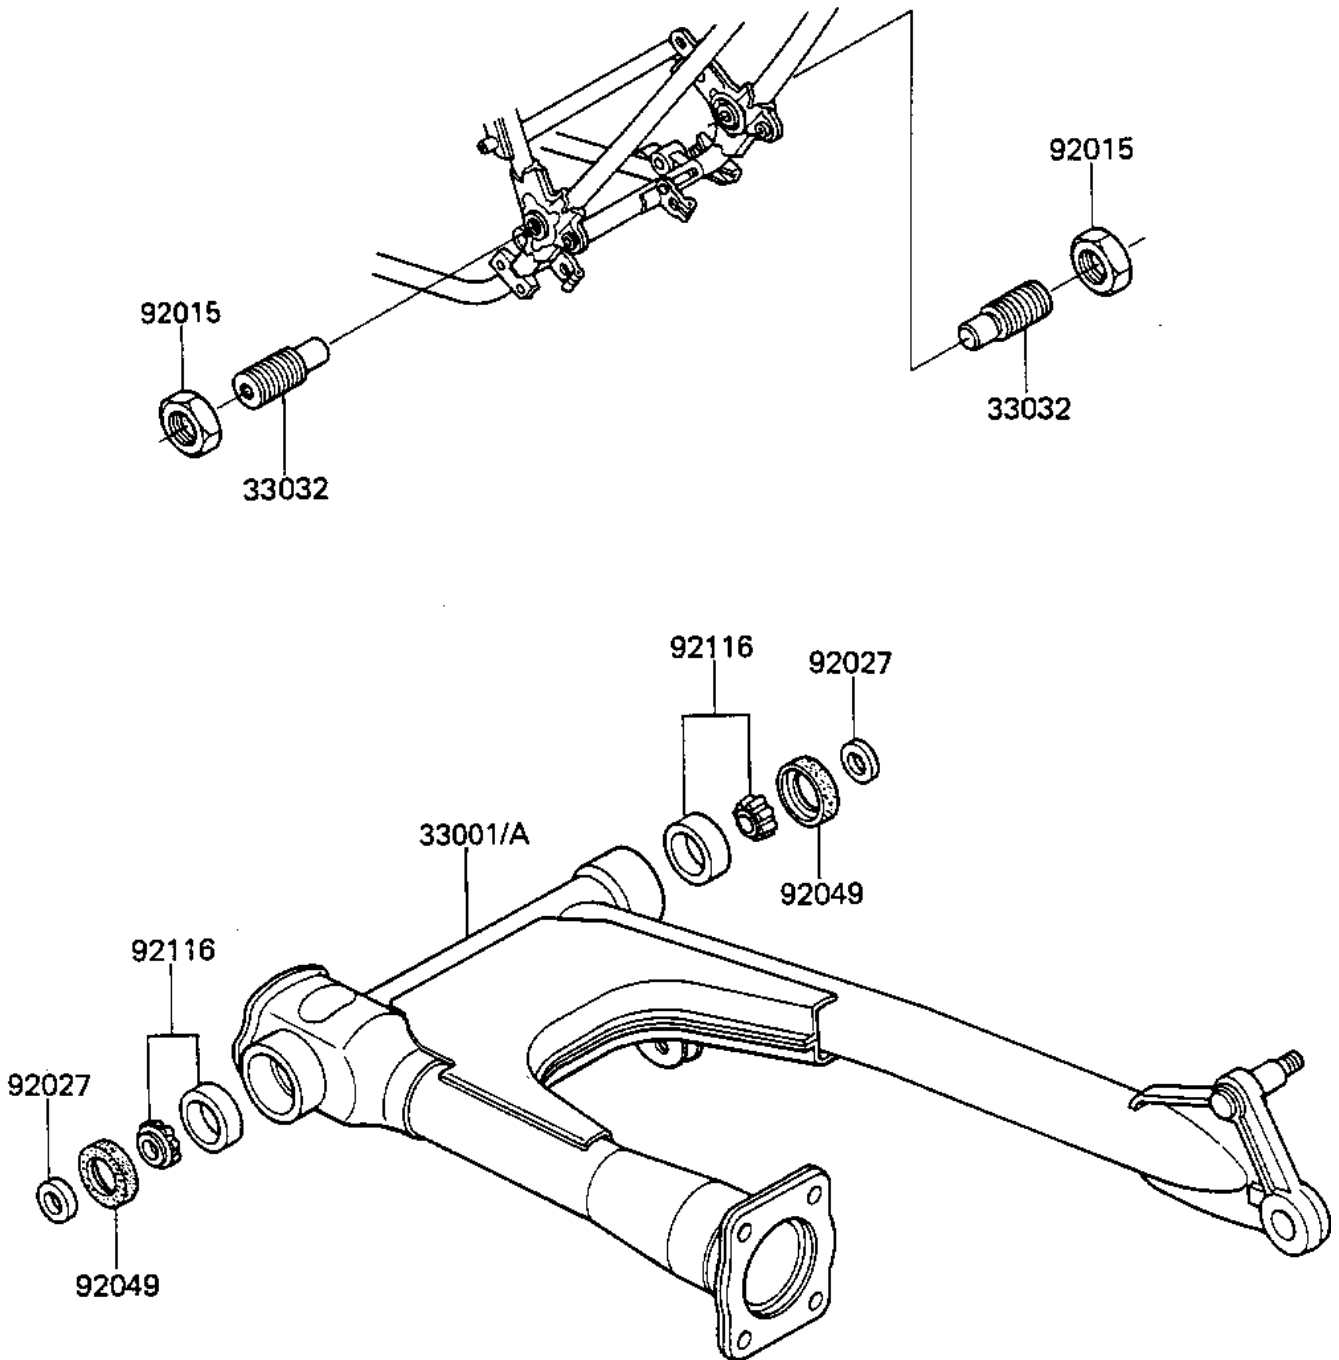

# 1984 LTD Shaft PARTS DIAGRAM

SWING ARM

F2140-0145

# 1984 LTD Shaft PARTS LIST

## SWING ARM

ITEM NAME	PART NUMBER	QUANTITY
ARM-COMP-SWING (Ref # 33001A)	33001-1161	1
SHAFT-SWING ARM (Ref # 33032)	33032-1034	2
NUT,22MM (Ref # 92015)	92015-1229	2
COLLAR,17X26X4.5 (Ref # 92027)	92027-1394	2
OIL SEAL,26406 (Ref # 92049)	92049-1030	2
BRG,ROLLER,4T30203E1 (Ref # 92116)	92116-1001	2