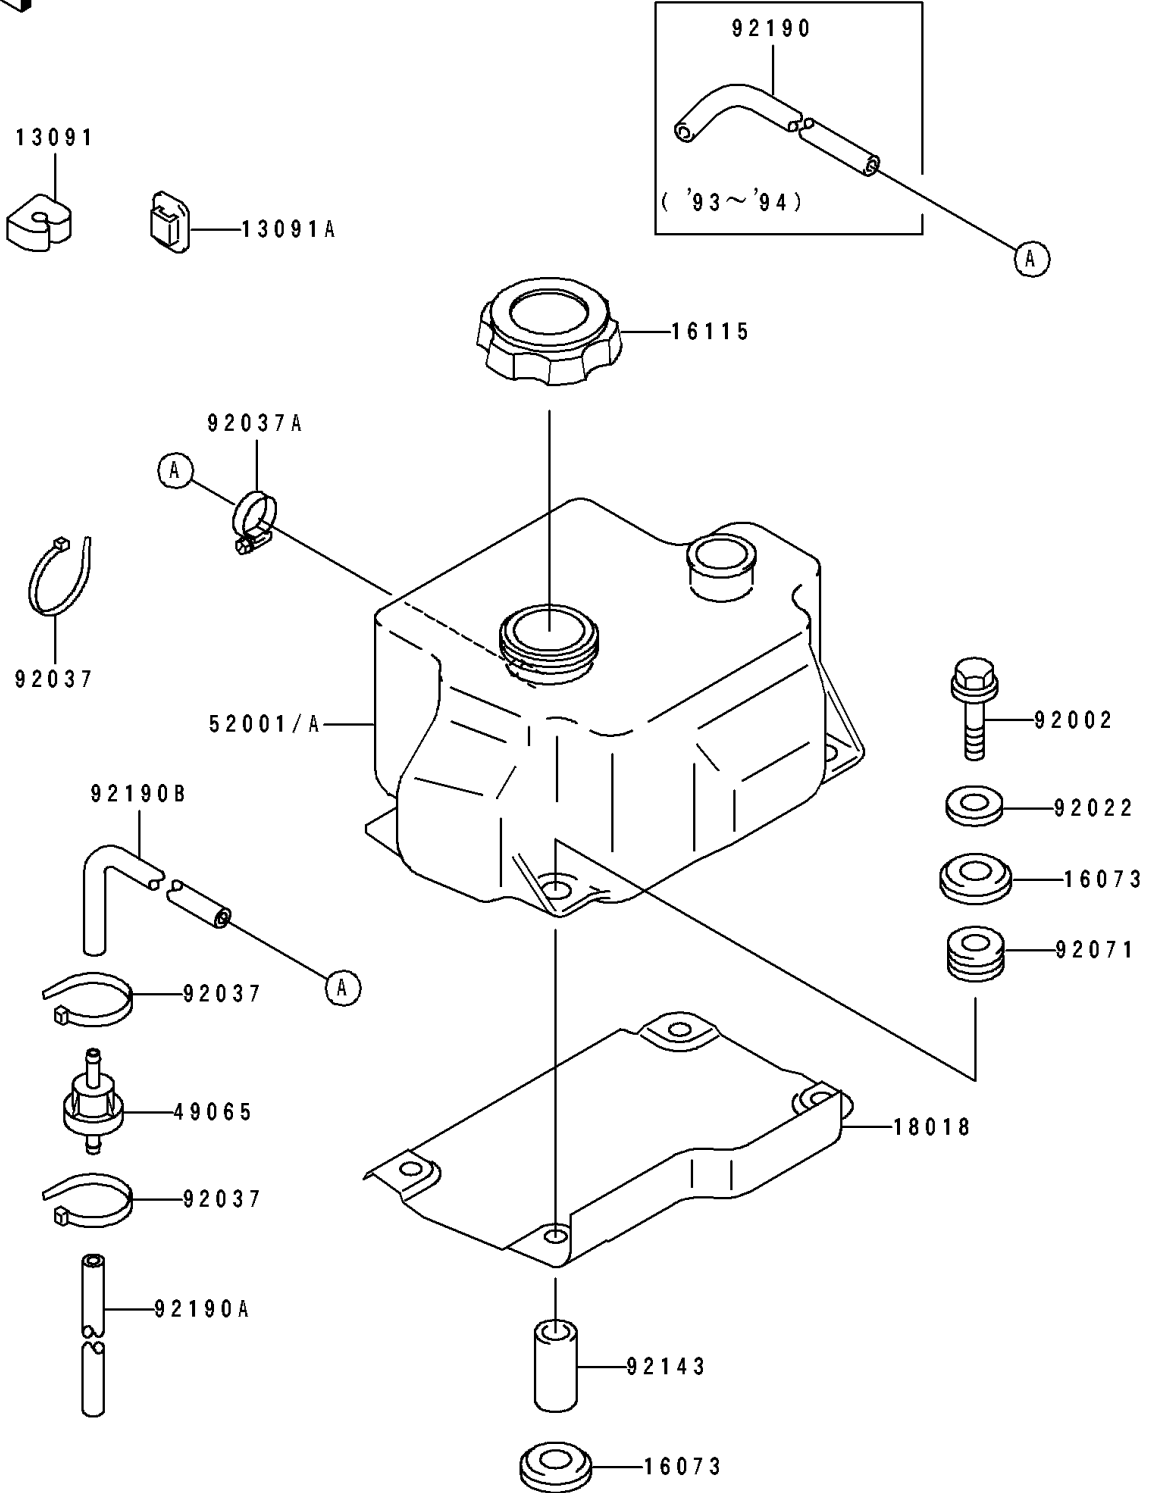

# 1995 Super Sport XI PARTS DIAGRAM

Oil Tank

F3174

# 1995 Super Sport XI PARTS LIST

## Oil Tank

ITEM NAME	PART NUMBER	QUANTITY
HOLDER,BAND (Ref # 13091A)	13091-3764	3
INSULATOR (Ref # 16073)	16073-3704	8
CAP-OIL FILLER (Ref # 16115)	16115-3714	1
PLATE-HEAT GUARD (Ref # 18018)	18018-3702	1
FILTER-OIL (Ref # 49065)	49065-3701	1
TANK-OIL (Ref # 52001A)	52001-3716	1
BOLT,6X30 (Ref # 92002)	92002-3726	4
WASHER,6.2X20X2 (Ref # 92022)	92022-3714	4
CLAMP (Ref # 92037)	92037-1173	6
CLAMP (Ref # 92037A)	92037-3726	1
GROMMET (Ref # 92071)	92071-3716	4
COLLAR,6.2X10X19 (Ref # 92143)	92143-3733	4
TUBE,5.8X10.8X170 (Ref # 92190A)	92190-3913	1
TUBE,OIL TANK - OIL FILTER (Ref # 92190B)	92190-3982	1