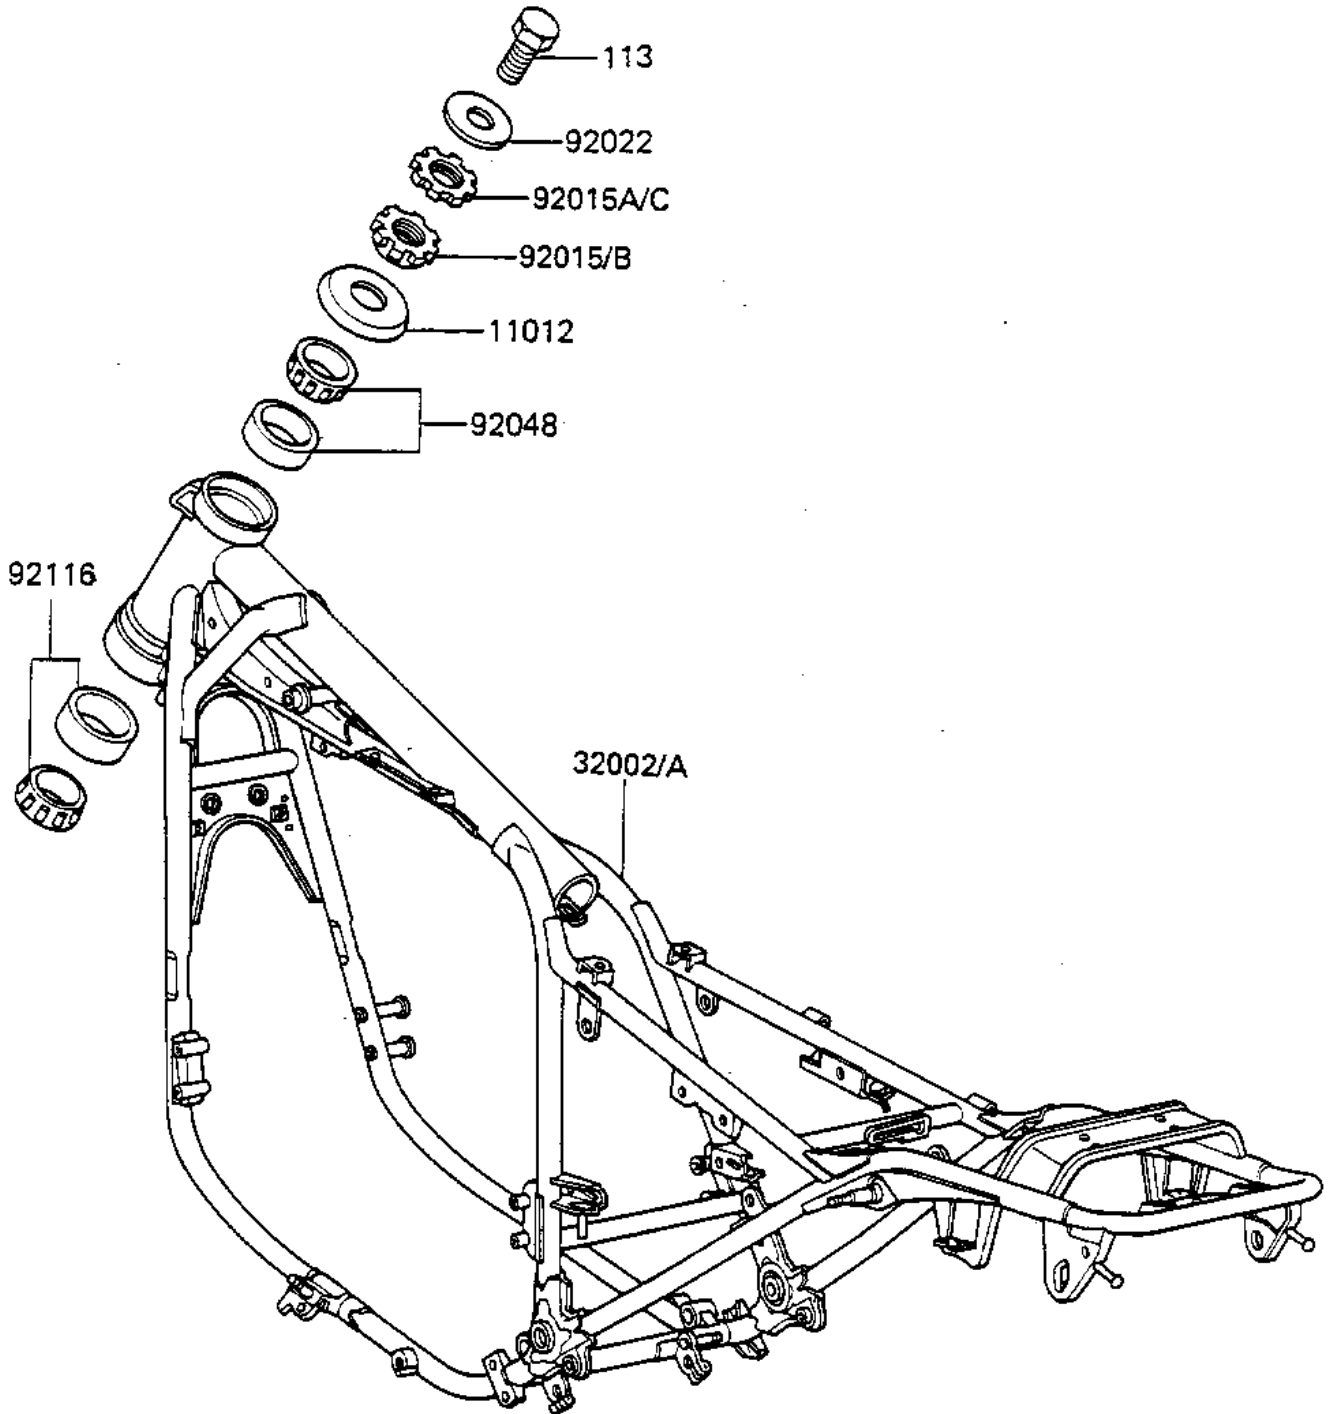

1983 Spectre PARTS DIAGRAM FRAME

F2120-0165

1983 Spectre PARTS LIST

FRAME

ITEM NAME	PART NUMBER	QUANTITY
CAP,STEERING STEM (Ref # 11012)	11012-1256	1
FRAME-COMP (Ref # 32002)	32002-1499	1
NUT (Ref # 92015)	92015-1128	1
NUT (Ref # 92015A)	92015-1129	1
WASHER (Ref # 92022)	92022-1229	1
BEARING,STEERING STEM (Ref # 92048)	92047-017	1
BRG,ROLLER,HR320/28XJ (Ref # 92116)	92116-1009	1
BOLT-SMALL-FINE (Ref # 113)	113G1425	1