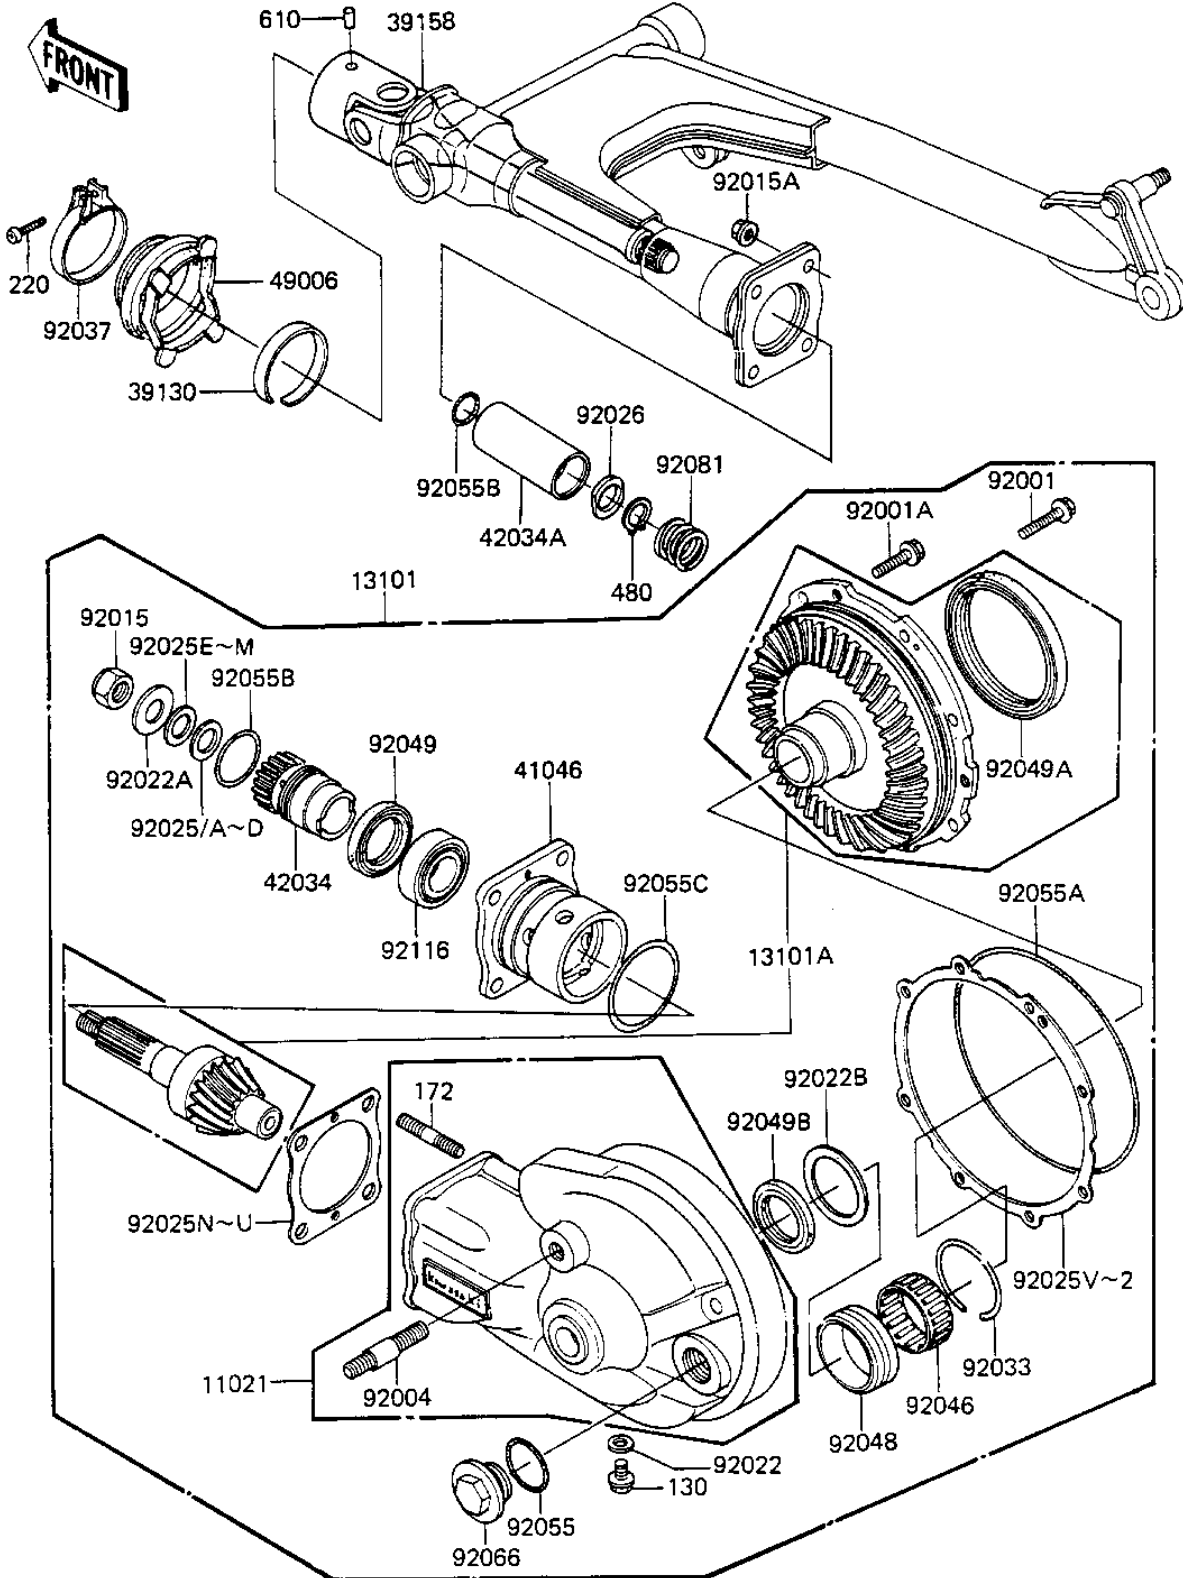

1984 LTD Shaft PARTS DIAGRAM

DRIVE SHAFT/FINAL GEARS (KZ550-F1)

E3132-0006

1984 LTD Shaft PARTS LIST

DRIVE SHAFT/FINAL GEARS (KZ550-F1)

ITEM NAME	PART NUMBER	QUANTITY
BEARING-ROLLER,4T3200 (Ref # 92116)	92116-1010	1