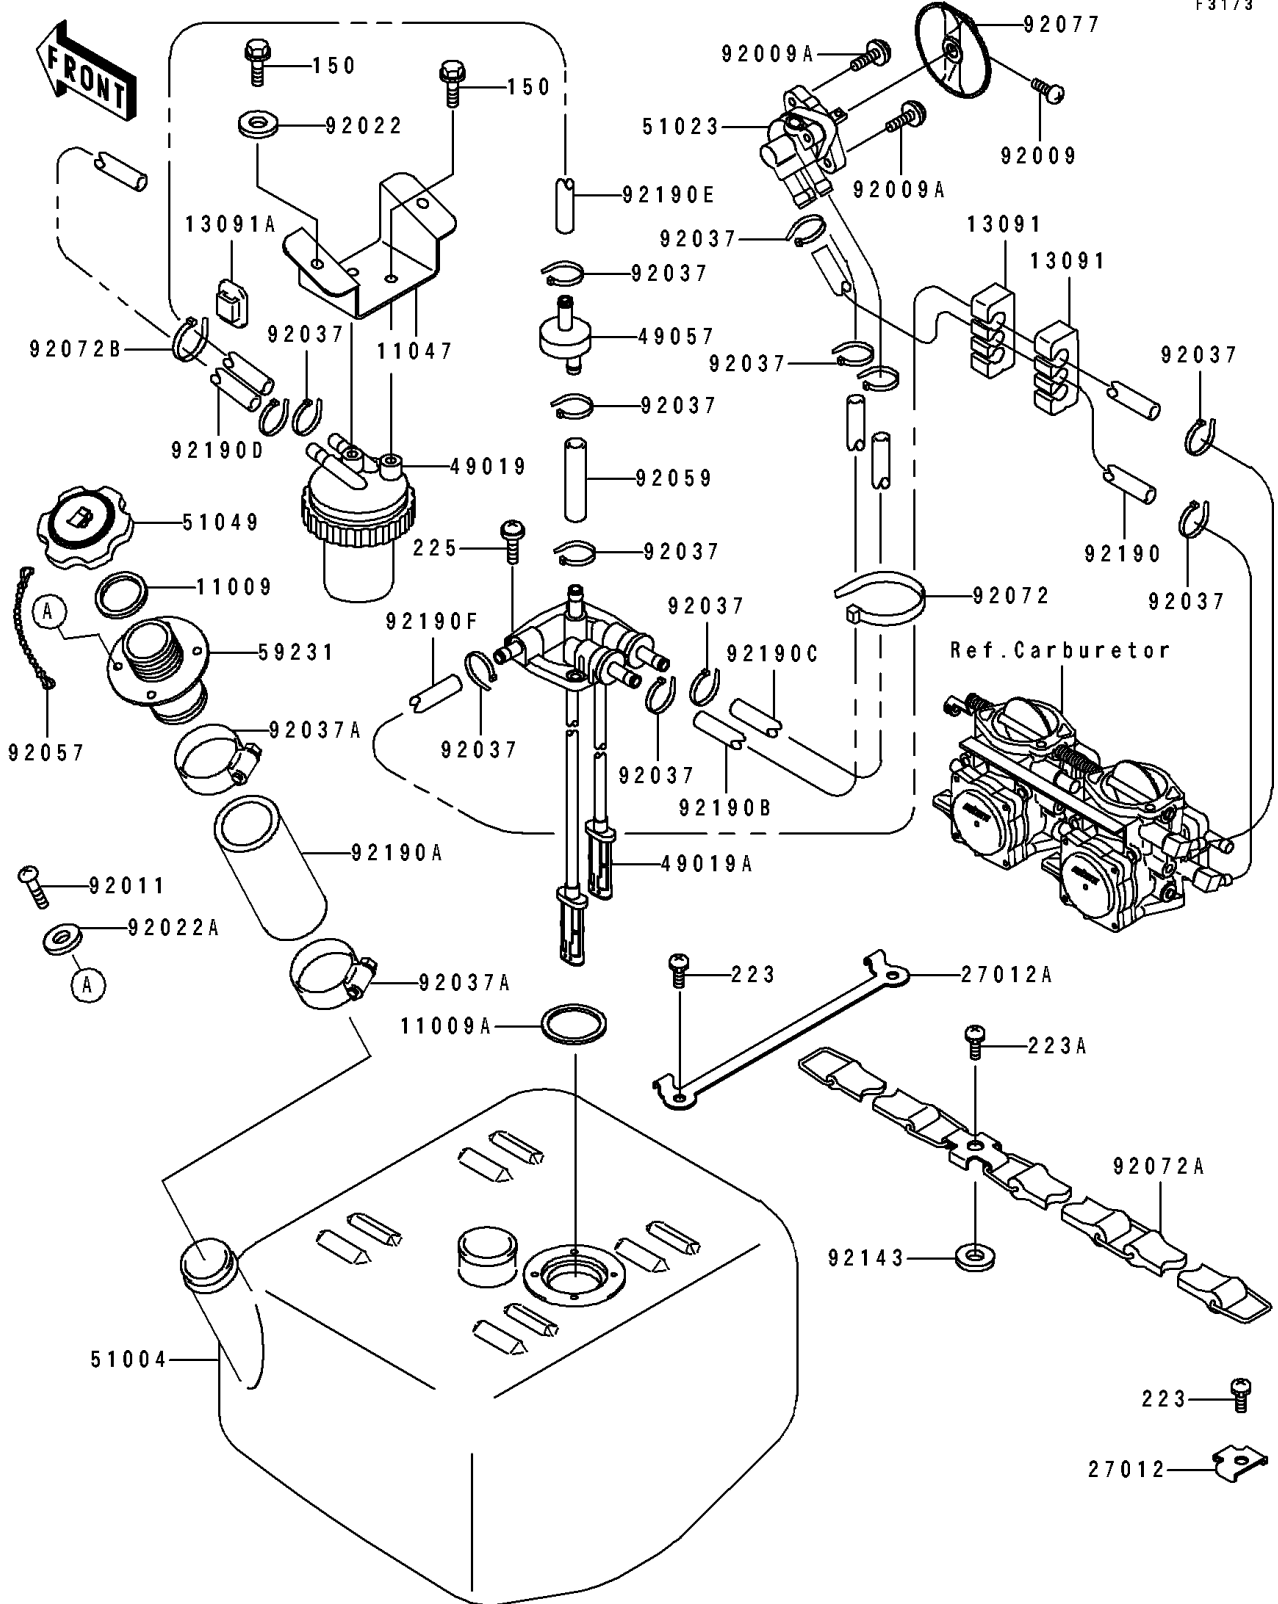

# 1995 Super Sport XI PARTS DIAGRAM

Fuel Tank

F3173

## Fuel Tank

ITEM NAME	PART NUMBER	QUANTITY
GASKET,TANK CAP (Ref # 11009)	11009-3020	1
GASKET (Ref # 11009A)	11009-3790	1
BRACKET,FUEL FILTER (Ref # 11047)	11047-3761	1
HOLDER,TUBE (Ref # 13091)	13091-3758	2
HOLDER,BAND (Ref # 13091A)	13091-3764	1
HOOK (Ref # 27012)	27012-3751	2
HOOK,FIRE EXTINGUISHER (Ref # 27012A)	27012-3772	1
FILTER-FUEL (Ref # 49019)	49019-3708	1
FILTER-FUEL (Ref # 49019A)	49019-3710	1
VALVE-RELIEF (Ref # 49057)	49057-3001	1
TANK-FUEL (Ref # 51004)	51004-3717	1
TAP-ASSY,FUEL (Ref # 51023)	51023-3718	1
CAP-TANK,FUEL (Ref # 51049)	51049-3719	1
FILLER,FUEL TANK (Ref # 59231)	59231-3001	1
SCREW,4X8 (Ref # 92009)	92009-3729	1
SCREW,5X16 (Ref # 92009A)	92009-3789	2
SCREW (Ref # 92011)	92011-562	4
WASHER,6.5X20X1.5 (Ref # 92022)	92022-3710	2
WASHER (Ref # 92022A)	92022-563	4
CLAMP (Ref # 92037)	92037-1173	13
CLAMP (Ref # 92037A)	92037-3009	2
CHAIN,COVER,L=100 (Ref # 92057)	92057-3704	1
TUBE,5.8X12.2X55 (Ref # 92059)	92059-3026	1
BAND,L=149 (Ref # 92072)	92072-031	1
BAND,TANK&FIRE EXTINGUISHER (Ref # 92072A)	92072-3764	2
BAND (Ref # 92072B)	92072-3778	1
KNOB (Ref # 92077)	92077-3717	1
COLLAR,7X20X5 (Ref # 92143)	92143-3740	2
TUBE,5.8X10.8X650 (Ref # 92190)	92190-3755	1

# 1995 Super Sport XI PARTS LIST

## Fuel Tank

ITEM NAME	PART NUMBER	QUANTITY
TUBE,45X53X115 (Ref # 92190A)	92190-3856	1
TUBE,"RES",5.8X10.8X420 (Ref # 92190B)	92190-3889	1
TUBE,"ON",5.8X10.8X420 (Ref # 92190C)	92190-3890	1
TUBE,5.8X10.8X700 (Ref # 92190D)	92190-3892	1
TUBE,5.8X10.8X540 (Ref # 92190E)	92190-3893	1
TUBE,"RETURN",CARB-TANK (Ref # 92190F)	92190-3903	1
BOLT-WS,6X14 (Ref # 150)	150R0614	4
SCREW-PAN-WS-CROS,6X14 (Ref # 223)	223R0614	4
SCREW-PAN-WS-CROS,6X20 (Ref # 223A)	223R0620	2
SCREW-PAN-WSP-CROS,5X16 (Ref # 225)	225R0516	4