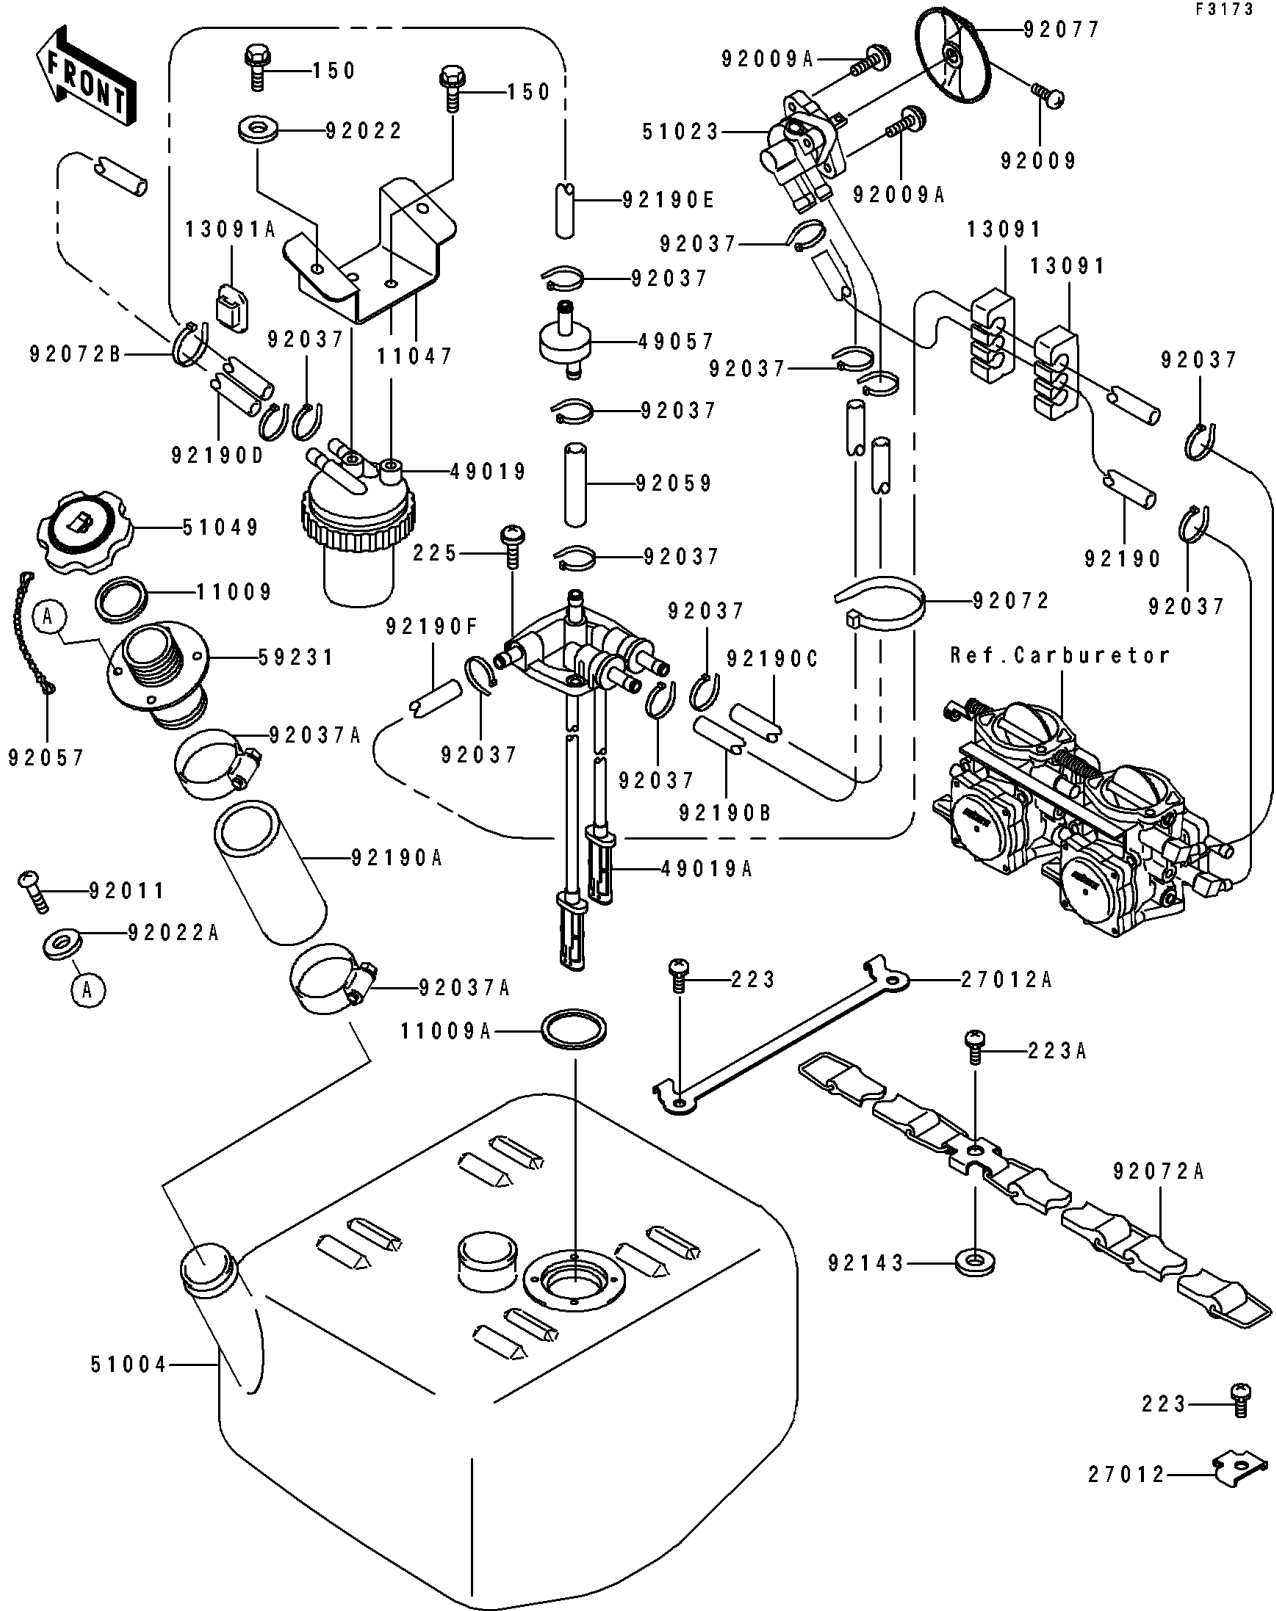

# 1993 Super Sport XI PARTS DIAGRAM

Fuel Tank

F3173

# 1993 Super Sport XI PARTS LIST

## Fuel Tank

ITEM NAME	PART NUMBER	QUANTITY
GASKET,TANK CAP (Ref # 11009)	11009-3020	1
GASKET (Ref # 11009A)	11009-3790	1
BRACKET,FUEL FILTER (Ref # 11047)	11047-3761	1
HOLDER,TUBE (Ref # 13091)	13091-3758	2
HOLDER,BAND (Ref # 13091A)	13091-3764	1
HOOK (Ref # 27012)	27012-3751	2
HOOK,FIRE EXTINGUISHER (Ref # 27012A)	27012-3772	1
FILTER-FUEL (Ref # 49019)	49019-3708	1
FILTER-FUEL (Ref # 49019A)	49019-3710	1
VALVE-RELIEF (Ref # 49057)	49057-3001	1
TANK-FUEL (Ref # 51004)	51004-3717	1
TAP-ASSY,FUEL (Ref # 51023)	51023-3718	1
CAP-TANK,FUEL (Ref # 51049)	51049-3719	1
FILLER,FUEL TANK (Ref # 59231)	59231-3001	1
SCREW,4X8 (Ref # 92009)	92009-3729	1
SCREW,5X16 (Ref # 92009A)	92009-3789	2
SCREW (Ref # 92011)	92011-562	4
WASHER,6.5X20X1.5 (Ref # 92022)	92022-3710	2
WASHER (Ref # 92022A)	92022-563	4
CLAMP (Ref # 92037)	92037-1173	13
CLAMP (Ref # 92037A)	92037-3009	2
CHAIN,COVER,L=100 (Ref # 92057)	92057-3704	1
TUBE,5.8X12.2X55 (Ref # 92059)	92059-3026	1
BAND,L=149 (Ref # 92072)	92072-031	1
BAND,TANK&FIRE EXTINGUISHER (Ref # 92072A)	92072-3764	2
BAND (Ref # 92072B)	92072-3778	1
KNOB (Ref # 92077)	92077-3717	1
COLLAR,7X20X5 (Ref # 92143)	92143-3740	2
TUBE,5.8X10.8X650 (Ref # 92190)	92190-3755	1

## Fuel Tank

ITEM NAME	PART NUMBER	QUANTITY
TUBE,45X53X115 (Ref # 92190A)	92190-3856	1
TUBE,"RES",5.8X10.8X420 (Ref # 92190B)	92190-3889	1
TUBE,"ON",5.8X10.8X420 (Ref # 92190C)	92190-3890	1
TUBE,5.8X10.8X700 (Ref # 92190D)	92190-3892	1
TUBE,5.8X10.8X540 (Ref # 92190E)	92190-3893	1
TUBE,"RETURN",CARB-TANK (Ref # 92190F)	92190-3903	1
BOLT-WS,6X14 (Ref # 150)	150R0614	4
SCREW-PAN-WS-CROS,6X14 (Ref # 223)	223R0614	4
SCREW-PAN-WS-CROS,6X20 (Ref # 223A)	223R0620	2
SCREW-PAN-WSP-CROS,5X16 (Ref # 225)	225R0516	4