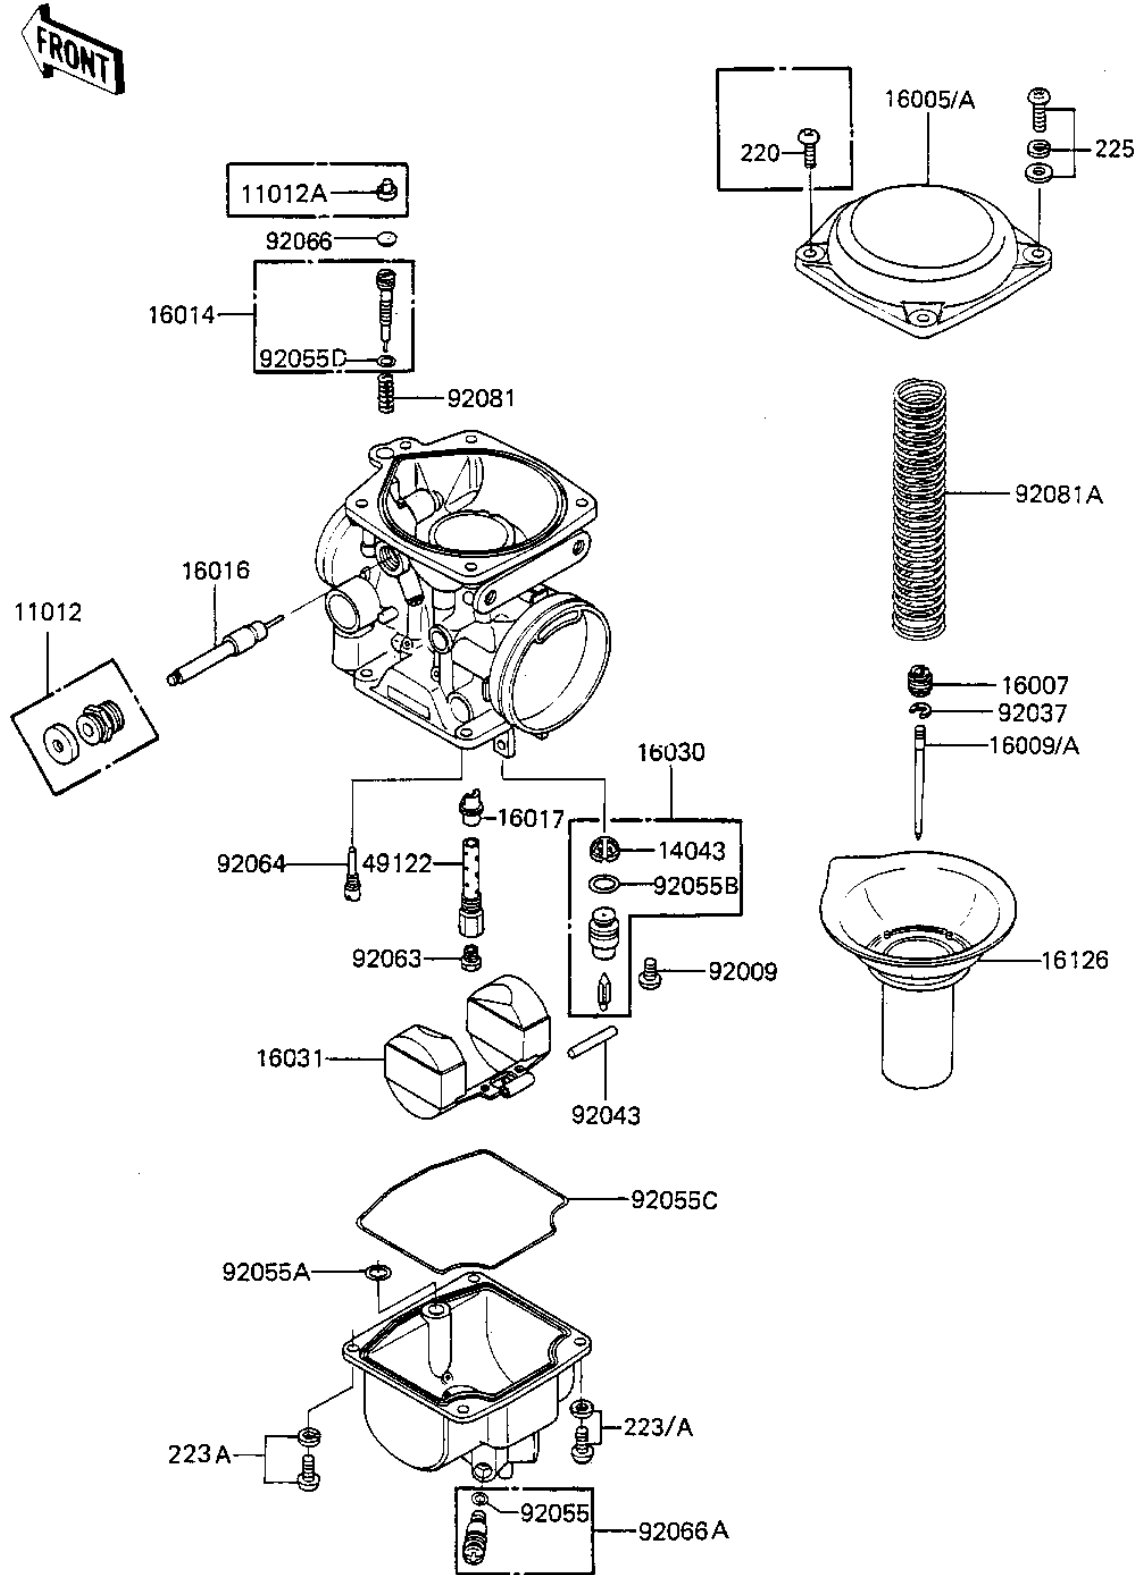

1983 Spectre PARTS DIAGRAM

CARBURETOR PARTS

E1612-0061

1983 Spectre PARTS LIST

CARBURETOR PARTS

ITEM NAME	PART NUMBER	QUANTITY
CAP (Ref # 11012)	11012-1243	1
CAP (Canada) (Ref # 11012A)	11012-1265	1
FILTER,FLOAT VALVE (Ref # 14043)	14043-1011	1
TOP-CHAMBER (Ref # 16005)	16005-1020	1
SEAT-SPRING (Ref # 16007)	16007-1051	1
NEEDLE-JET,#4A02 (Ref # 16009)	16009-1129	1
NEEDLE-JET,#4A00 (Canada) (Ref # 16009A)	16009-1130	1
SCREW-PILOT AIR (Ref # 16014)	16014-1032	1
PLUNGER (Ref # 16016)	16016-1023	1
JET-NEEDLE (Ref # 16017)	16017-1116	1
VALVE-FLOAT (Ref # 16030)	16030-1024	1
FLOAT (Ref # 16031)	16031-1018	1
VALVE (Ref # 16126)	16126-1047	1
PIPE-BLEEDER (Ref # 49122)	49122-1012	1
SCREW,FLOAT VALVE (Ref # 92009)	92009-1168	1
CLAMP (Ref # 92037)	92037-1303	1
PIN (Ref # 92043)	92043-1112	1
"O" RING,OVERFLOW (Ref # 92055)	92055-1071	1
RING-O (Ref # 92055A)	92055-1126	1
RING-O (Ref # 92055B)	92055-1127	1
RING-O,FLOAT CHAMBER (Ref # 92055C)	92055-1128	1
RING-O (Ref # 92055D)	92055-1134	1
JET-MAIN,#120 (Ref # 92063)	92063-1134	1
JET-PILOT (Ref # 92064)	92064-1055	1
USPLUG,PILOT SCREW (Ref # 92066)	92066-1051	1
SCREW,DRAIN (Ref # 92066A)	92066-1065	1
SPRING (Ref # 92081)	92081-1441	1
SPRING (Ref # 92081A)	92081-1461	1
SCREW-PAN-WS-CROS (Ref # 223A)	223C0412	1

1983 Spectre PARTS LIST

CARBURETOR PARTS

ITEM NAME	PART NUMBER	QUANTITY
SCREW-PAN-WSP-CROS (Canada) (Ref # 225)	225C0416	1