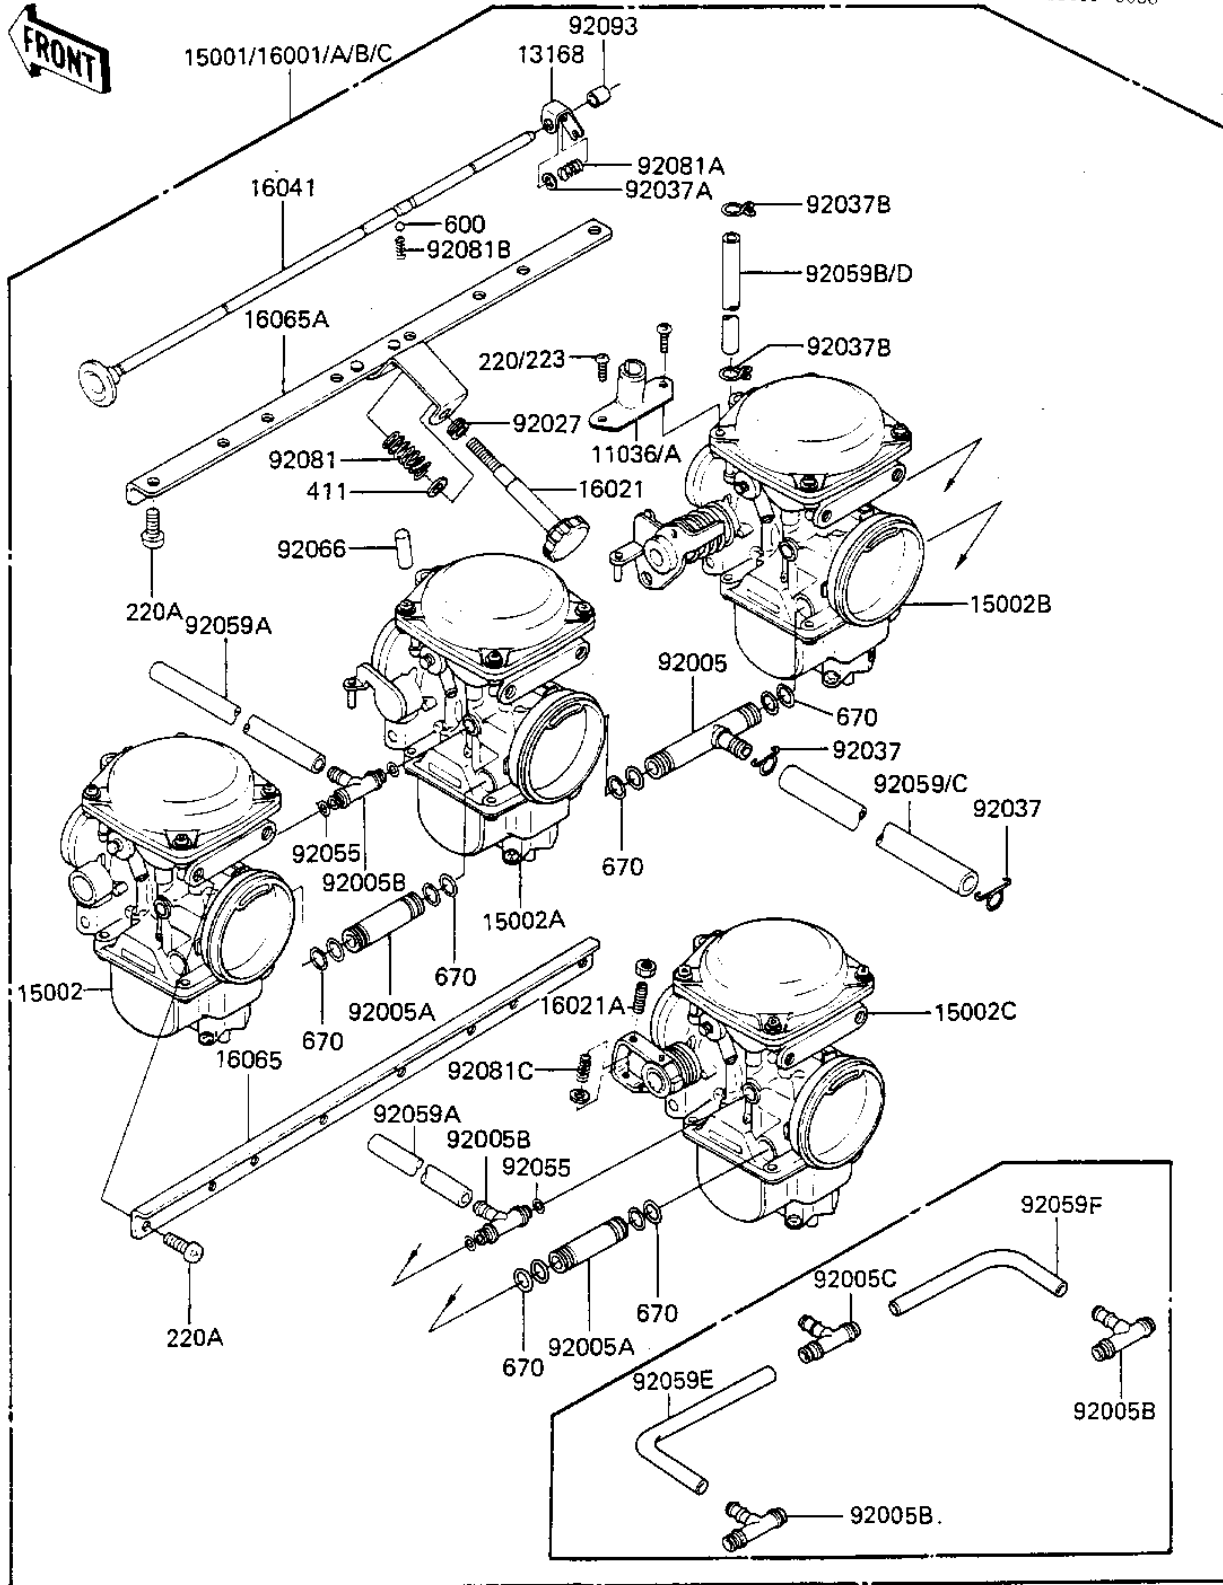

1984 LTD Shaft PARTS DIAGRAM

CARBURETOR ASSY

E1611-0088

1984 LTD Shaft PARTS LIST

CARBURETOR ASSY

ITEM NAME	PART NUMBER	QUANTITY
BRACKET-A,THROTTLE CA (Ref # 11036A)	11036-1760	1
LEVER (Ref # 13168)	13168-1110	4
CARBURETOR-ASSY (Ref # 15001)	15001-1067	1
CARBURETOR,#1 (Ref # 15002)	15002-1070	1
CARBURETOR,#2 (Ref # 15002A)	15002-1071	1
CARBURETOR,#3 (Ref # 15002B)	15002-1072	1
CARBURETOR,#4 (Ref # 15002C)	15002-1073	1
CARBURETOR,AP (Ref # 16001B)	16001-1791	1
CARBURETOR (Canada) (Ref # 16001C)	16001-1792	1
SCREW-THROTTLE STOP (Ref # 16021)	16021-1038	1
SCREW-THROTTLE STOP (Ref # 16021A)	16021-1043	3
SHAFT-CARBURETOR,STAR (Ref # 16041)	16041-1027	1
HOLDER-CARBURETOR (Ref # 16065)	16065-1057	1
HOLDER-CARBURETOR (Ref # 16065A)	16065-1058	1
"T"JOINT,FUEL (Ref # 92005)	92005-1020	1
JOINT,FUEL (Ref # 92005A)	92005-1021	2
FITTING (Ref # 92005B)	92005-1058	2
FITTING,TUBE,T-TYPE (Ref # 92005C)	92005-1115	1
COLLAR,STOP SCREW (Ref # 92027)	92027-1432	1
CLAMP,FUEL HOSE (Ref # 92037)	92037-1158	2
CLAMP (Ref # 92037A)	92037-1302	4
CLAMP,TUBE (Ref # 92037B)	92037-1378	2
RING-O (Ref # 92055)	92055-1134	4
TUBE (Ref # 92059)	92059-1214	1
TUBE (Ref # 92059A)	92059-1215	2
TUBE,5X9X220 (Ref # 92059B)	92059-1260	1
TUBE,7X12X200 (Ref # 92059C)	92059-1290	1
TUBE,5X9X200 (Ref # 92059D)	92059-1291	1
TUBE,5X8X100 (Ref # 92059E)	92059-1450	1

1984 LTD Shaft PARTS LIST

CARBURETOR ASSY

ITEM NAME	PART NUMBER	QUANTITY
TUBE,5X8X200 (Ref # 92059F)	92059-1451	1
RUBBER PLUG (Ref # 92066)	92068-006	3
RUBBER PLUG (Ref # 92066)	92068-006	1
SPRING,ADJUST SCREW (Ref # 92081)	92081-1193	1
SPRING (Ref # 92081A)	92081-1439	4
SPRING,SHAFT STOP (Ref # 92081B)	92081-1440	1
SPRING (Ref # 92081C)	92081-1442	3
SEAL (Ref # 92093)	92093-1074	4
SCREW PAN HEAD 4X10 (Ref # 220)	220B0410	2
SCREW PAN HEAD 6X14 (Ref # 220A)	220B0614	16
WASHER PLAIN 6MM (Ref # 411)	411B0600	1
BALL,STEEL,1/8" (Ref # 600)	600A0400	1
"O" RING,7MM (Ref # 670)	670B1507	12