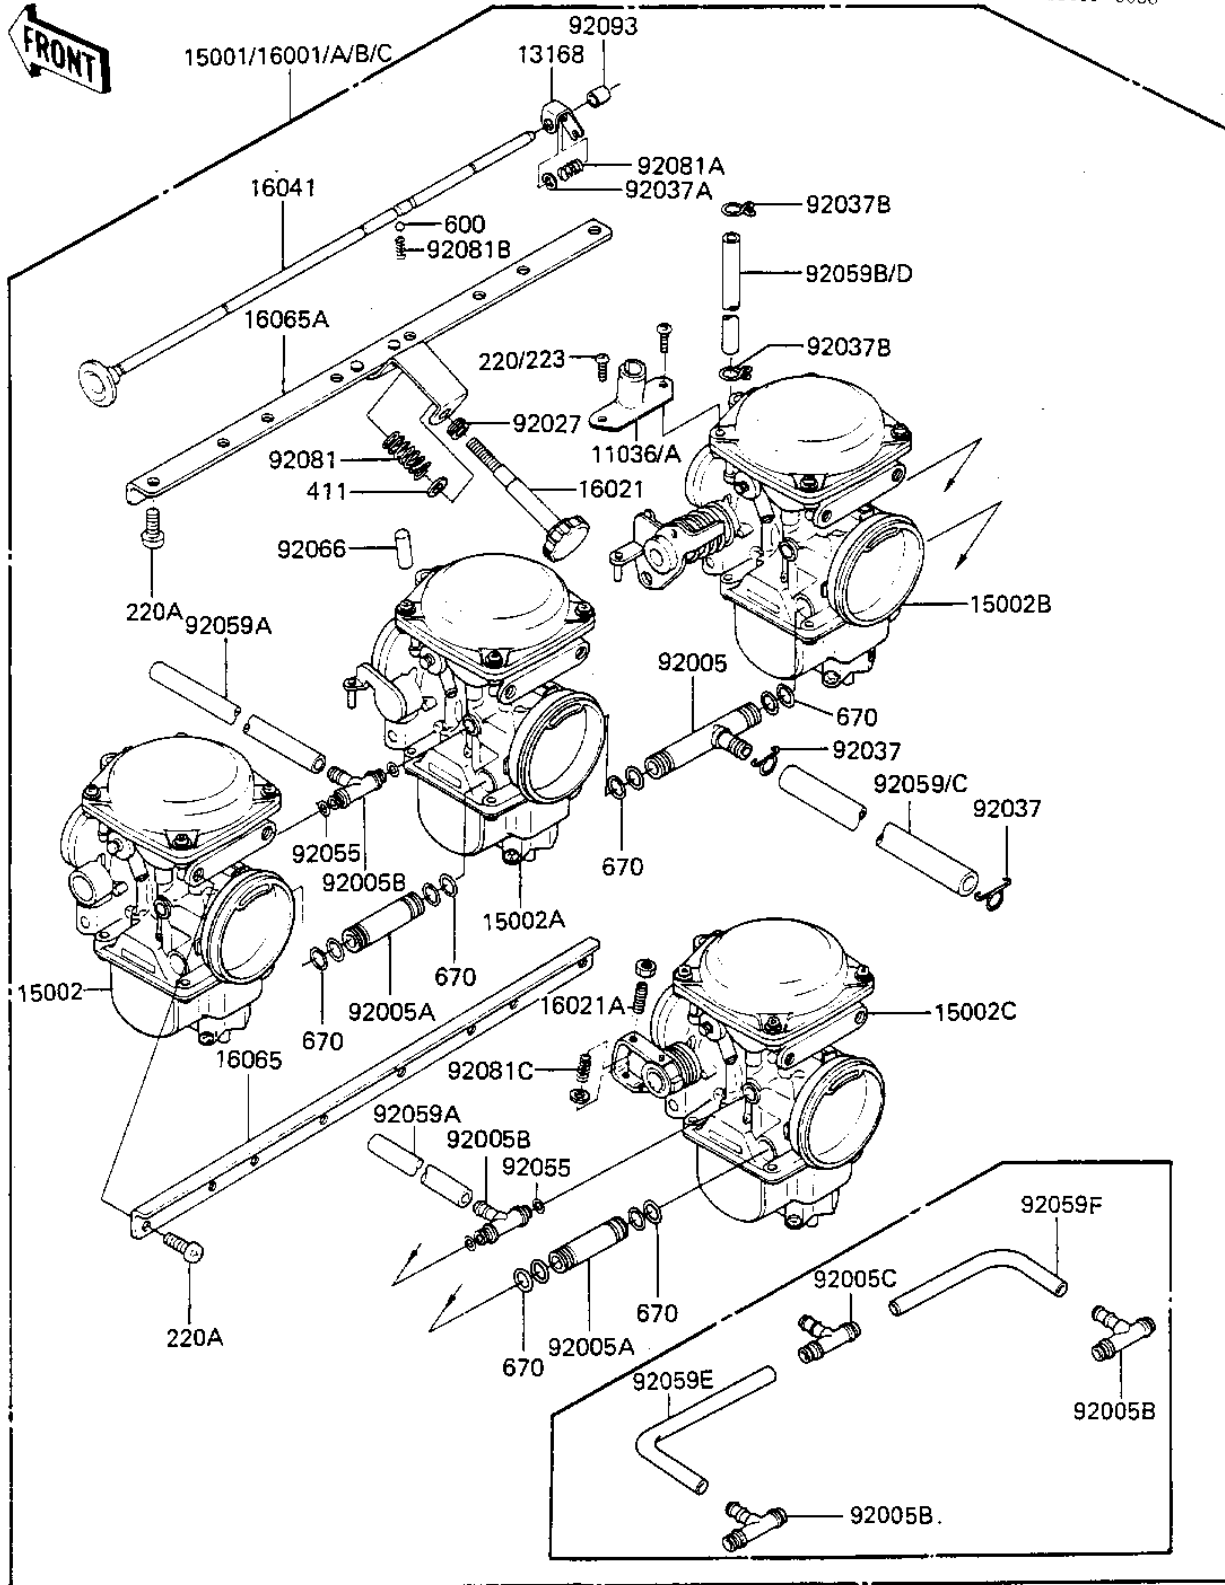

1983 Spectre PARTS DIAGRAM

CARBURETOR ASSY

E1611-0088

1983 Spectre PARTS LIST

CARBURETOR ASSY

ITEM NAME	PART NUMBER	QUANTITY
BRACKET-A (Ref # 11036)	11036-1453	1
LEVER (Ref # 13168)	13168-1110	1
CARBURETOR (Canada) (Ref # 16001)	16001-1636	1
CARBURETOR (Ref # 16001A)	16001-1638	1
SCREW-THROTTLE STOP (Ref # 16021)	16021-1038	1
SCREW-THROTTLE STOP (Ref # 16021A)	16021-1043	1
SHAFT-CARBURETOR,STAR (Ref # 16041)	16041-1027	1
HOLDER-CARBURETOR (Ref # 16065)	16065-1057	1
HOLDER-CARBURETOR (Ref # 16065A)	16065-1058	1
"T" JOINT,FUEL (Ref # 92005)	92005-1020	1
JOINT,FUEL (Ref # 92005A)	92005-1021	1
FITTING (Ref # 92005B)	92005-1058	1
COLLAR,STOP SCREW (Ref # 92027)	92027-1432	1
CLAMP,FUEL HOSE (Ref # 92037)	92037-1158	1
CLAMP (Ref # 92037A)	92037-1302	1
CLAMP,TUBE (Ref # 92037B)	92037-1378	1
RING-O (Ref # 92055)	92055-1134	1
TUBE (Ref # 92059)	92059-1214	1
TUBE (Ref # 92059A)	92059-1215	1
TUBE,5X9X220 (Ref # 92059B)	92059-1260	1
RUBBER PLUG (Ref # 92066)	92068-006	2
SPRING,ADJUST SCREW (Ref # 92081)	92081-1193	1
SPRING (Ref # 92081A)	92081-1439	1
SPRING,SHAFT STOP (Ref # 92081B)	92081-1440	1
SPRING (Ref # 92081C)	92081-1442	1
SEAL (Ref # 92093)	92093-1074	1
SCREW PAN HEAD 6X14 (Ref # 220A)	220B0614	1
SCREW-PAN-WS-CROS (Ref # 223)	223C0418	1
WASHER PLAIN 6MM (Ref # 411)	411B0600	1

1983 Spectre PARTS LIST

CARBURETOR ASSY

ITEM NAME	PART NUMBER	QUANTITY
BALL,STEEL,1/8" (Ref # 600)	600A0400	1
"O" RING,7MM (Ref # 670)	670B1507	1