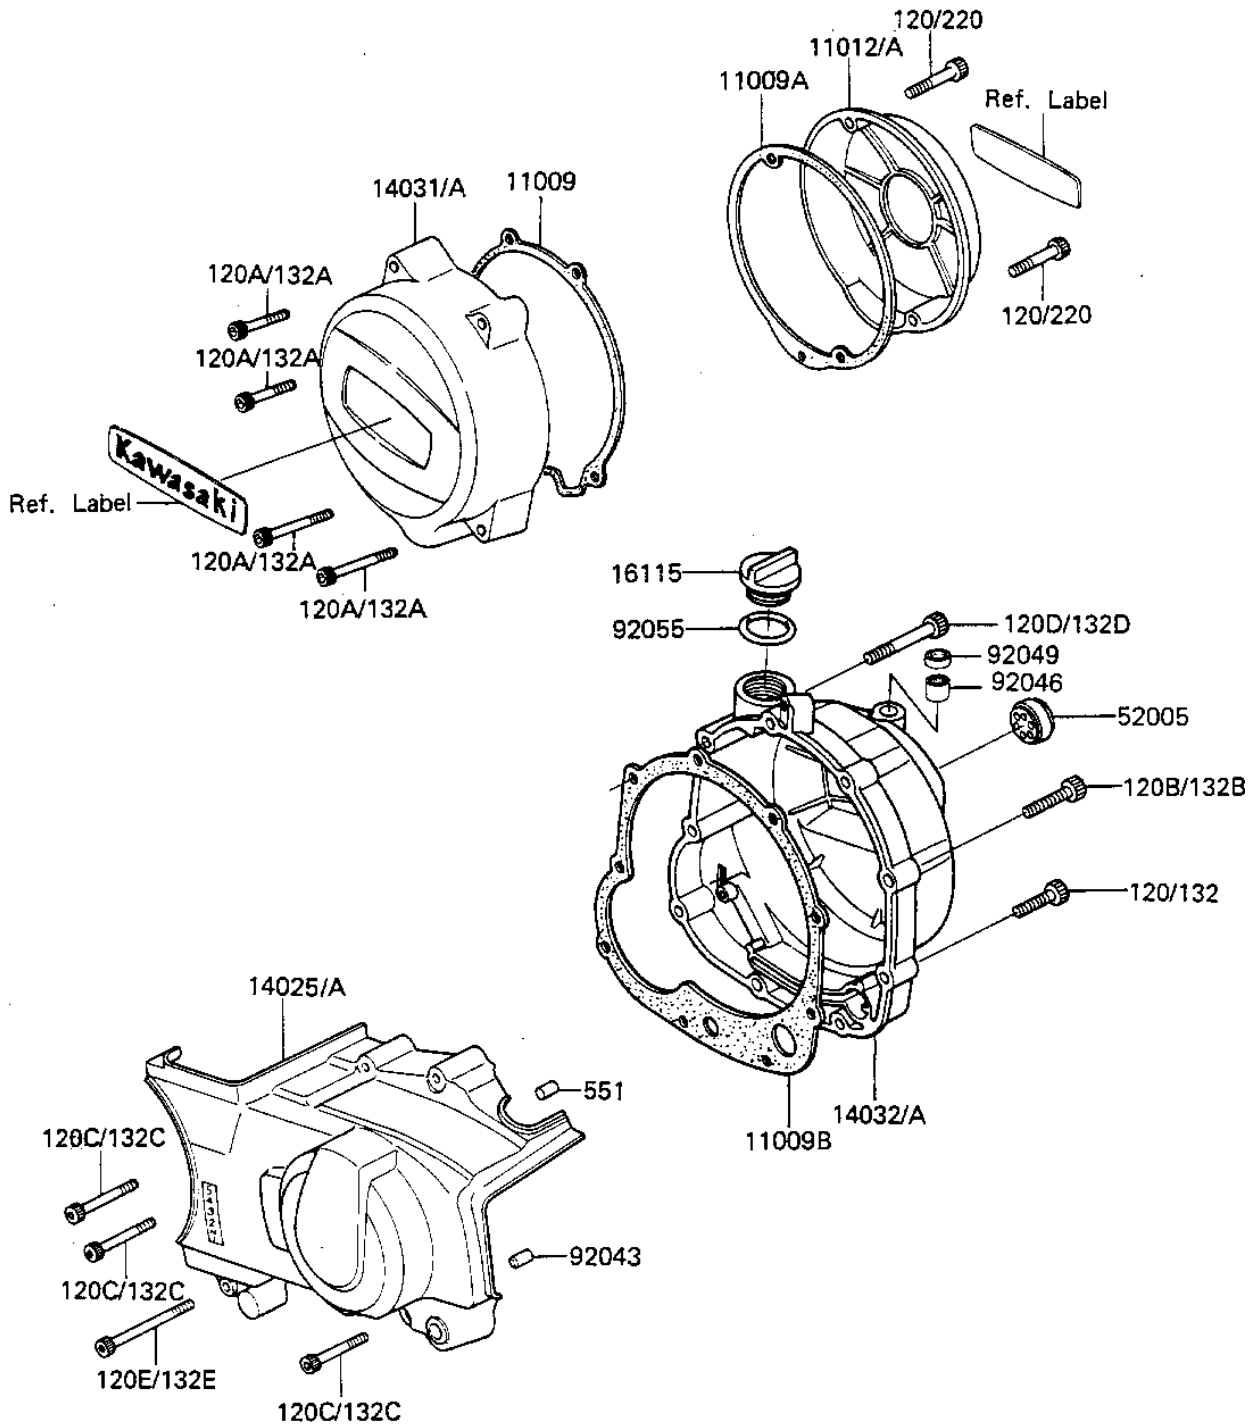

1983 Spectre PARTS DIAGRAM

ENGINE COVERS

E1431-0143

1983 Spectre PARTS LIST

ENGINE COVERS

ITEM NAME	PART NUMBER	QUANTITY
GASKET,GENERATOR COVE (Ref # 11009)	11060-1055	1
GASKET,PULSING COIL C (Ref # 11009A)	11060-1053	1
GASKET,CLUTCH COVER (Ref # 11009B)	11060-1054	1
CAP,PULSING COIL GOLD (Ref # 11012)	11012-1225	1
COVER,GEAR CASE,GOLD (Ref # 14025)	14025-1509	1
COVER-GENERATOR,GOLD (Ref # 14031)	14031-1095	1
COVER-CLUTCH,GOLD (Ref # 14032)	14032-1083	1
CAP-OIL FILLER (Ref # 16115)	16115-1009	1
GAUGE,OIL LEVEL (Ref # 52005)	52005-1009	1
PIN-DOWEL (Ref # 92043)	92042-007	1
"O" RING,31MM (Ref # 92055)	92055-049	1
BOLT,SOCKET,6X30 (Ref # 120)	120P0630	1
BOLT,SOCKET,6X40 (Ref # 120A)	120P0640	1
BOLT,SOCKET,6X45 (Ref # 120B)	120P0645	1
BOLT,SOCKET,6X50 (Ref # 120C)	120P0650	1
BOLT-SOCKET,6X60 (Ref # 120D)	120P0660	1
BOLT-SOCKET,6X80 (Ref # 120E)	120P0680	1
PIN DOWEL 8X14 (Ref # 551)	551A0814	1