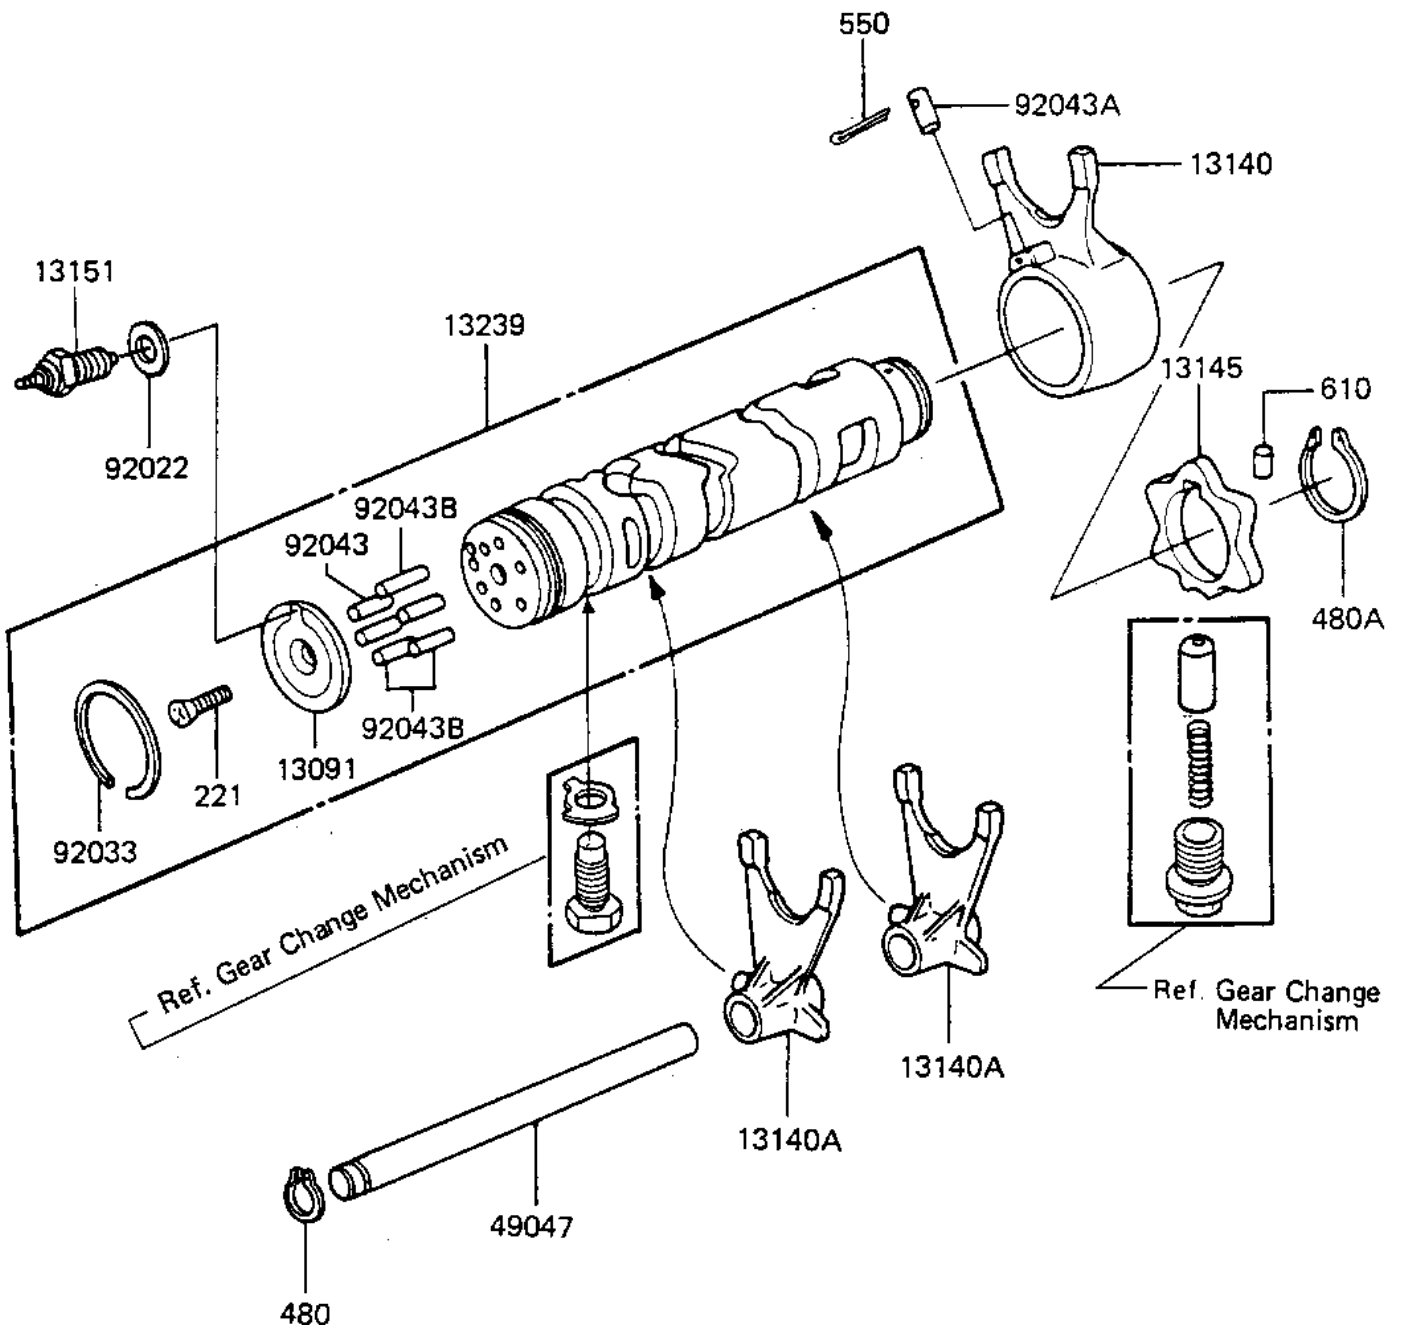

1983 Spectre PARTS DIAGRAM

GEAR CHANGE DRUM & FORKS

E1362-0061

1983 Spectre PARTS LIST

GEAR CHANGE DRUM & FORKS

ITEM NAME	PART NUMBER	QUANTITY
HOLDER,CHANGE DRUM PI (Ref # 13091)	13091-1104	1
SHIFT FORK,GEAR SHIFT (Ref # 13140)	13140-1016	1
FORK-SHIFT,OUTPUT (Ref # 13140A)	13140-1062	1
CAM-CHANGE DRUM (Ref # 13145)	13145-1058	1
SWITCH,NEUTRAL (Ref # 13151)	13151-1007	1
DRUM-ASSY-CHANGE (Ref # 13239)	13239-1119	1
ROD-SHIFT (Ref # 49047)	49047-5003	1
GASKET CHECK VALVE (Ref # 92022)	92065-058	1
CIRCLIP,37MM (Ref # 92033)	92033-035	1
PIN GEAR CHANGE DRUM (Ref # 92043)	92042-014	1
PIN, DOWEL, 8X18 (Ref # 92043A)	92042-021	1
PIN,GEAR CHNGE DRUM (Ref # 92043B)	92042-030	1
SCREW CNTSNK HD 6X20 (Ref # 221)	221B0620	1
CIRCLIP 12MM (Ref # 480)	480J1200	1
CIRCLIP,30MM (Ref # 480A)	480J3000	1
PIN COTTER 3.0X20 (Ref # 550)	550D3020	1
PIN-DOWEL,4X6 (Ref # 610)	610A0406	1