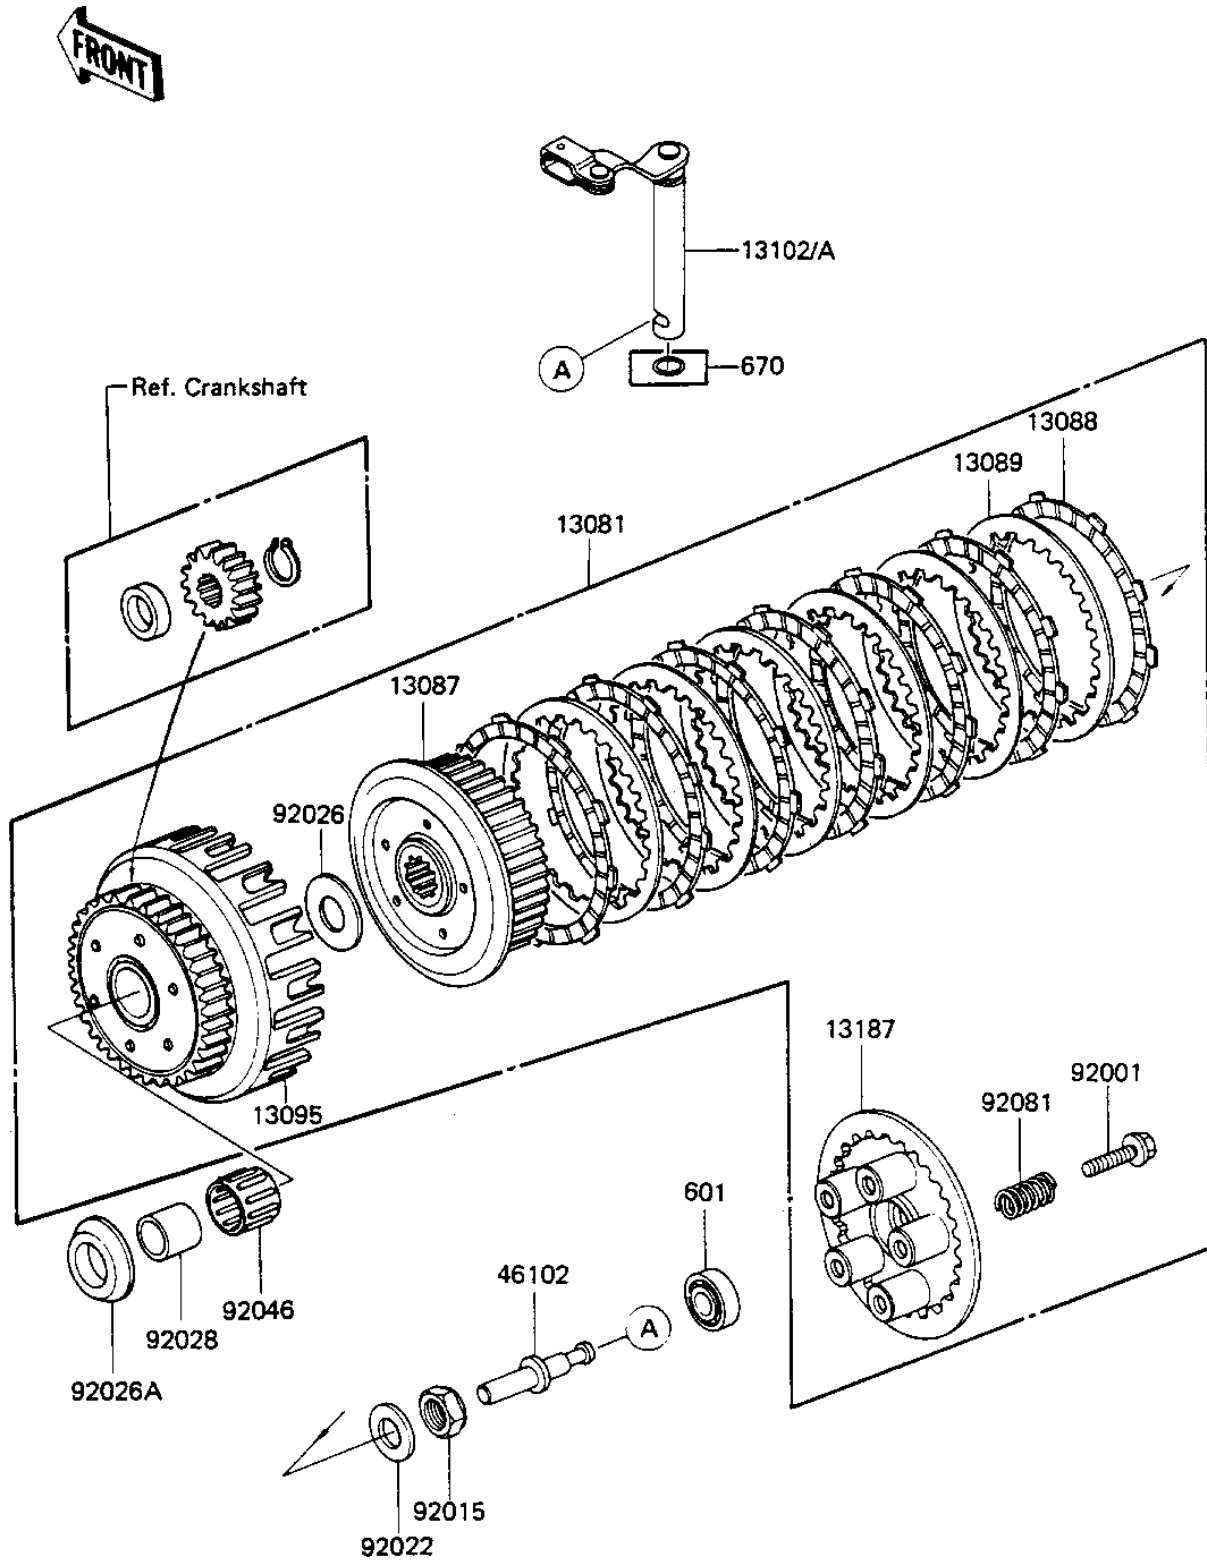

1983 Spectre PARTS DIAGRAM

CLUTCH

E1350-0060

1983 Spectre PARTS LIST

CLUTCH

ITEM NAME	PART NUMBER	QUANTITY
CLUTCH-ASSY (Ref # 13081)	13081-1086	1
HUB-CLUTCH (Ref # 13087)	13087-1052	1
PLATE,CLUTCH FRICTION (Ref # 13088)	13088-040	1
PLATE,CLUTCH STEEL (Ref # 13089)	13089-026	1
HOUSING,CLUTCH,65T (Ref # 13095)	13095-1030	1
RELEASE-COMP-CLUTCH (Ref # 13102)	13102-1021	1
PLATE-CLUTCH OPERATIN (Ref # 13187)	13187-1012	1
ROD (Ref # 46102)	46102-1030	1
BOLT,CLUTCH SPR FITT (Ref # 92001)	92001-1066	1
NUT,20MM (Ref # 92015)	92015-1555	1
WASHER,PLAIN,2.3X20.3 (Ref # 92022)	92022-1116	1
WASHER TH 25.5X47X2.5 (Ref # 92026)	92026-022	1
SPACER,THRUST,T=5.5MM (Ref # 92026A)	92026-116	1
BUSHING,CLUTCH (Ref # 92028)	92028-178	1
BEARING,KTV323723 (Ref # 92046)	92046-028	1
SPRING,CLUTCH (Ref # 92081)	92081-139	1
BEARING-BALL (Ref # 601)	92045-1235	1
"O" RING,9MM (Ref # 670)	670B1509	1