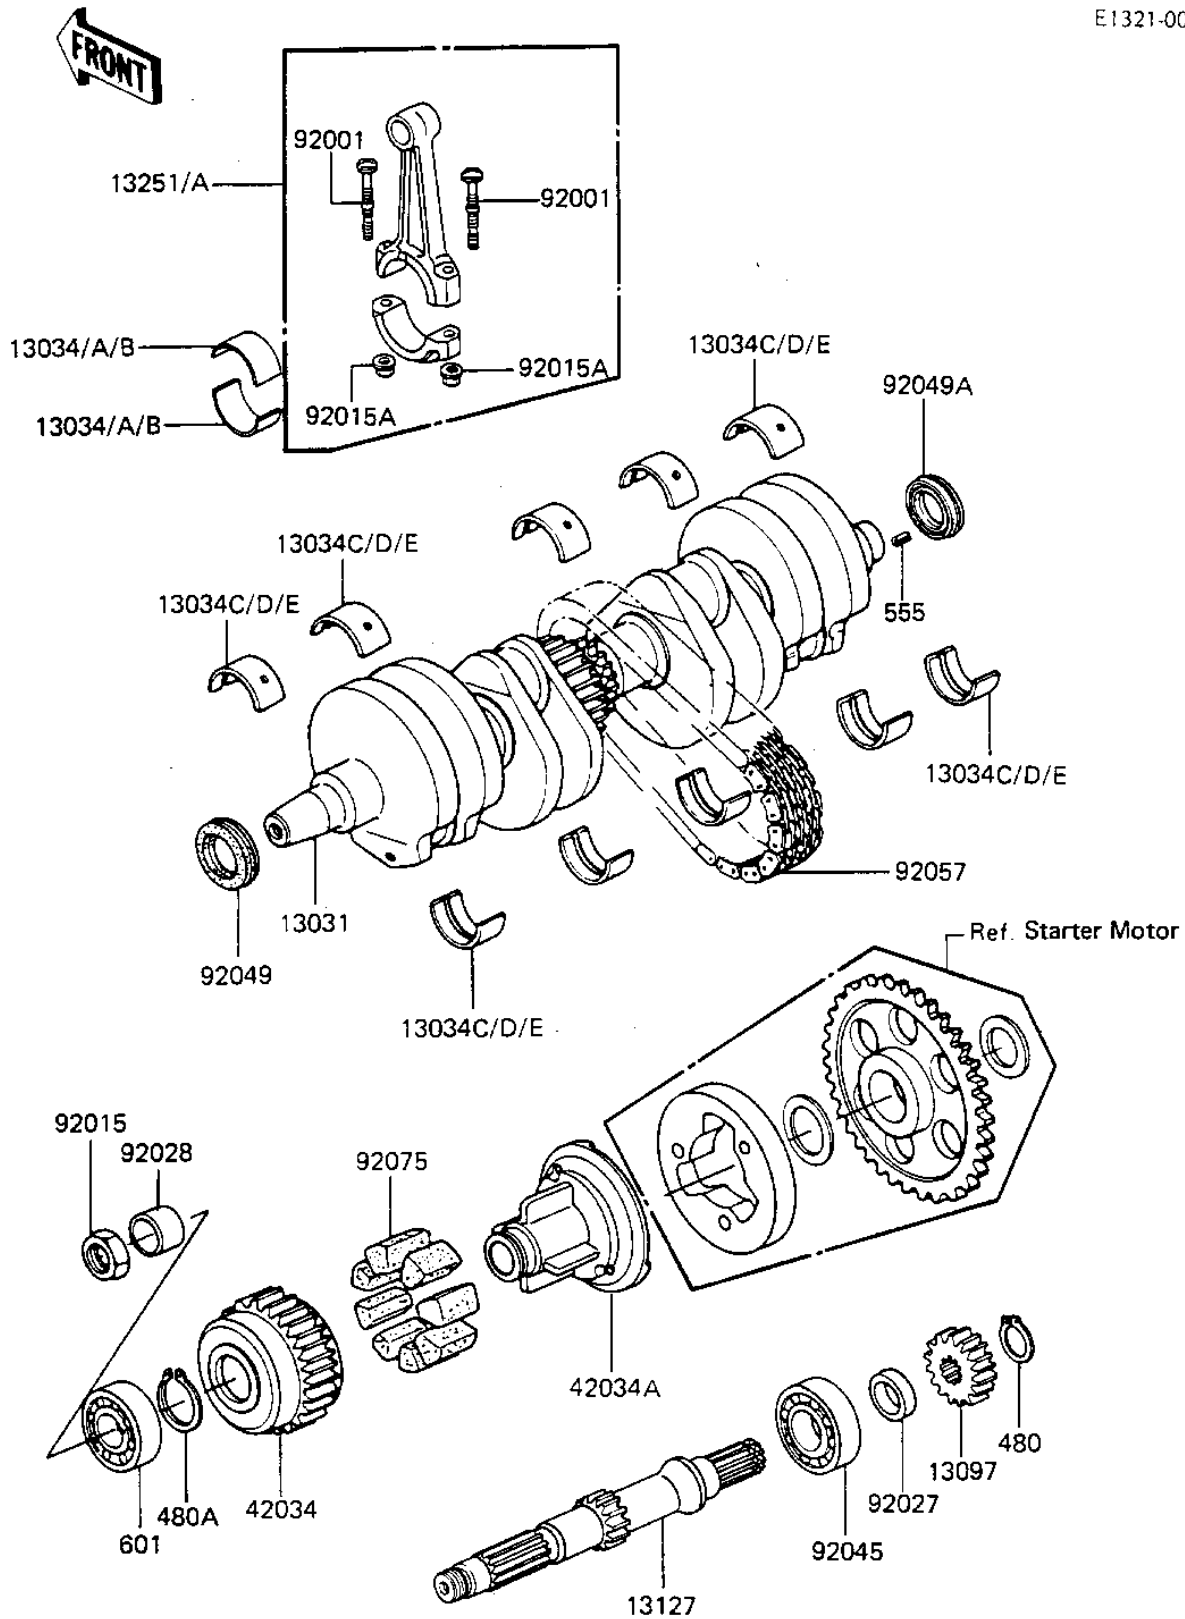

1983 Spectre PARTS DIAGRAM

CRANKSHAFT/SECONDARY SHAFT

E1321-0003

1983 Spectre PARTS LIST

CRANKSHAFT/SECONDARY SHAFT

ITEM NAME	PART NUMBER	QUANTITY
CRANK SHAFT ASSY (Ref # 13031)	13031-1014	1
BUSHING,CONNECTING RO (Ref # 13034)	13034-1067	1
BUSHING,CONNECTING RO (Ref # 13034A)	13034-1068	1
BUSHING,CONNECTING RO (Ref # 13034B)	13034-1069	1
METAL,BRG,"BROWN"MARK (Ref # 13034C)	13034-1016	1
METAL,BRG"BLACK"MARK (Ref # 13034D)	13034-1017	1
METAL,BRG,"BLUE"MARK (Ref # 13034E)	13034-1018	1
GEAR,PRIMARY,26T (Ref # 13097)	13097-1008	1
SHAFT,SECONDARY (Ref # 13127)	13127-1007	1
ROD-ASSY-CONNECTING (Ref # 13251)	13251-1004-JJ	2
COUPLING,OUTER (Ref # 42034)	42034-1004	1
COUPLING,INNER (Ref # 42034A)	42034-1005	1
BOLT,CONNECTING ROD (Ref # 92001)	92001-1793	1
NUT 18MM (Ref # 92015)	92015-019	1
NUT,CONNECTING ROD (Ref # 92015A)	92016-060	1
COLLAR (Ref # 92027)	92027-1438	1
BUSHING,SECONDARY (Ref # 92028)	92028-1037	1
BEARING,BALL,#63/22X (Ref # 92045)	92045-1017	1
OIL SEAL,HSCY 25X36X7 (Ref # 92049)	92049-1013	1
OIL SEAL,HSCY25397 (Ref # 92049A)	92050-081	1
CHAIN,#63-139X50L (Ref # 92057)	92057-1011	1
DAMPER RUBBER,COUPLNG (Ref # 92075)	92075-1070	1
CIRCLIP,22MM (Ref # 480)	480J2200	1
CIRCLIP 28MM (Ref # 480A)	480J2800	1
PIN-SPRING,4X8 (Ref # 555)	555A0408	1
BEARING BALL #6205 (Ref # 601)	601B6205	1