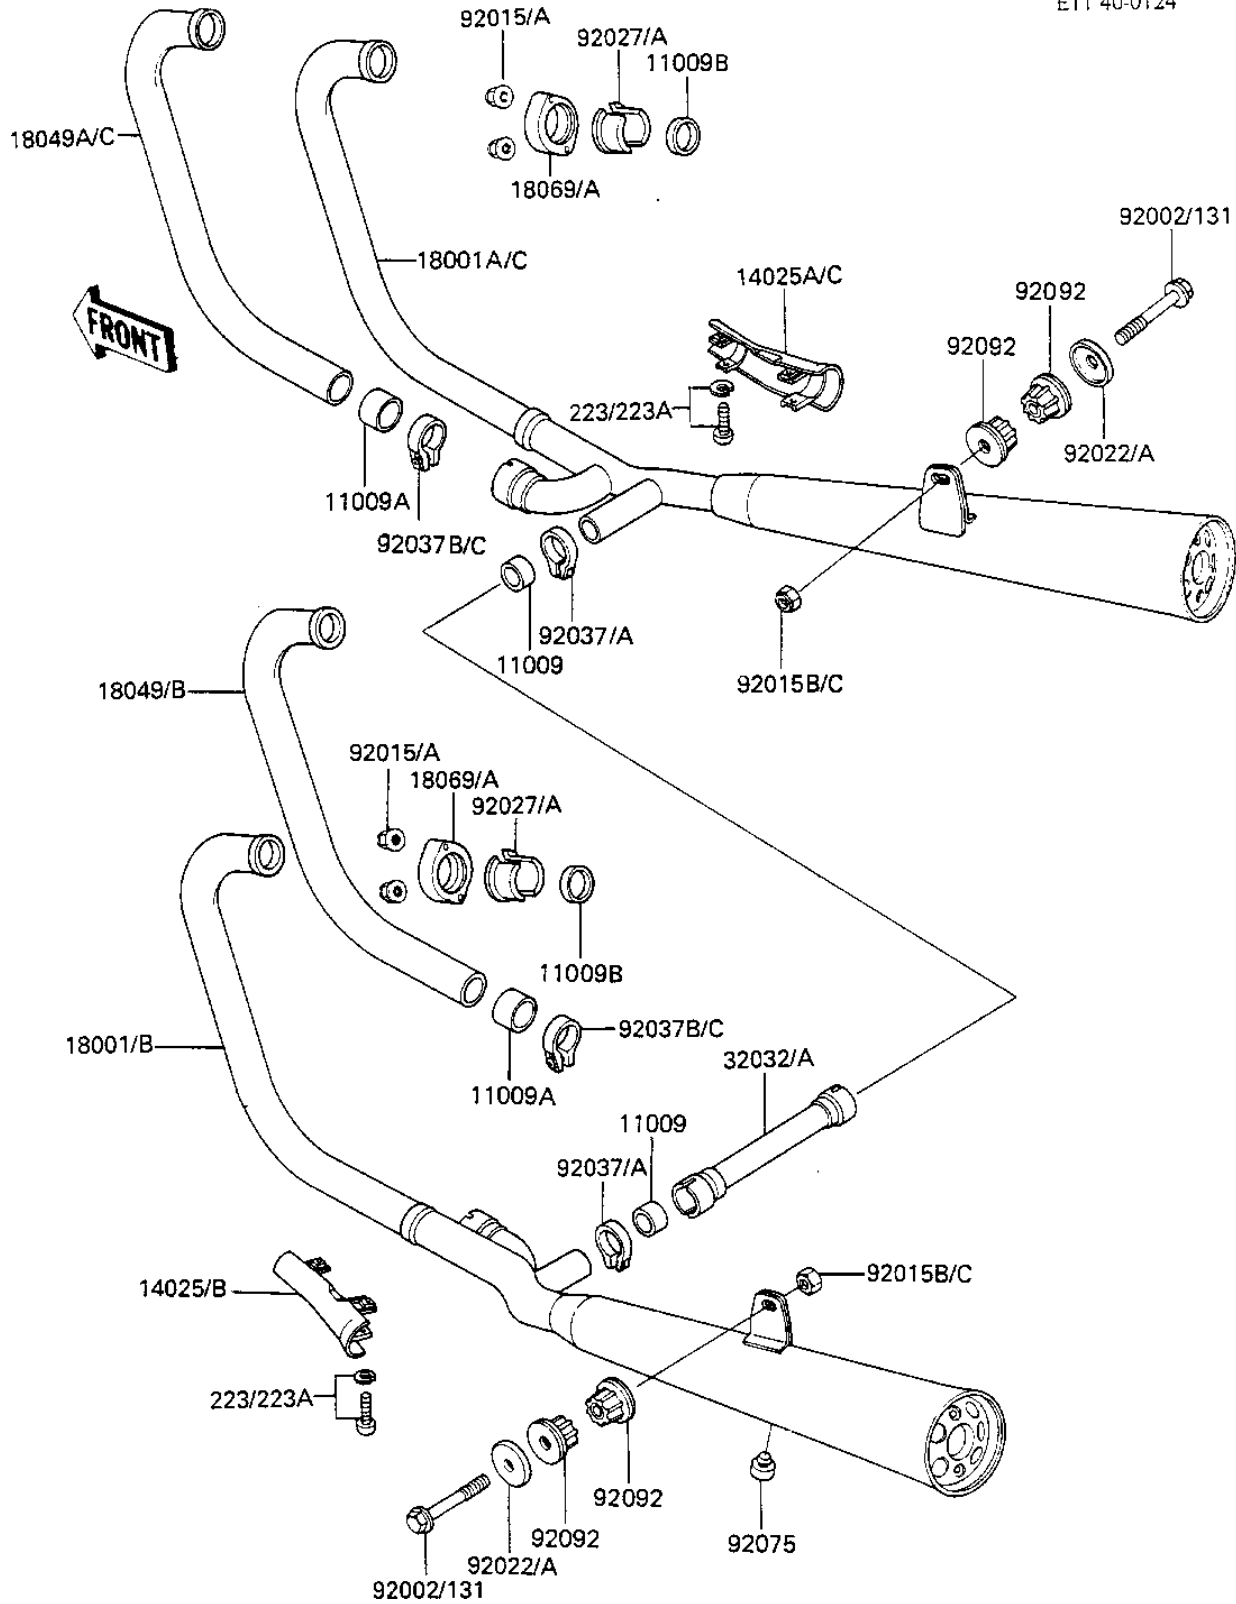

1983 Spectre PARTS DIAGRAM MUFFLERS

E11 40-0124

1983 Spectre PARTS LIST

MUFFLERS

| ITEM NAME | PART NUMBER | QUANTITY |
|--------------------------------------|-------------|----------|
| GASKET,MUFFLER CONNEC (Ref # 11009) | 11060-1051 | 1 |
| GASKET,EXHAUST PIPE C (Ref # 11009A) | 11009-1667 | 1 |
| GASKET,EXHAUST PIPE H (Ref # 11009B) | 11009-1866 | 1 |
| COVER,MUFFLER,LH (Ref # 14025) | 14025-1407 | 1 |
| COVER,MUFFLER,RH (Ref # 14025A) | 14025-1408 | 1 |
| MUFFLER,LH,BLACK (Ref # 18001B) | 18001-5074 | 1 |
| PIPE-EXHAUST,#2,F.BLA (Ref # 18049B) | 18049-1169 | 1 |
| PIPE-EXHAUST,#4,F.BLA (Ref # 18049C) | 18049-1170 | 1 |
| HOLDER-EXHAUST PIPE,F (Ref # 18069) | 18069-1021 | 1 |
| PIPE,MUFFLER CONNECTI (Ref # 32032A) | 32032-1690 | 1 |
| NUT,CAP 6MM,BLACK (Ref # 92015) | 92015-1170 | 1 |
| NUT,LOCK,10MM (Ref # 92015C) | 92019-021 | 1 |
| WASHER (Ref # 92022) | 92022-1355 | 1 |
| COLLAR,39.5X30,F.BLAC (Ref # 92027) | 92027-1451 | 1 |
| CLAMP,37MM,BLACK (Ref # 92037A) | 92037-1464 | 1 |
| CLAMP,42MM,BLACK (Ref # 92037C) | 92037-1350 | 1 |
| DAMPER RUBB MAIN STAD (Ref # 92075) | 92075-015 | 1 |
| BUSHING-RUBBER (Ref # 92092) | 92092-1013 | 1 |
| BOLT-FLANGED,10X55 (Ref # 131) | 131J1055 | 1 |
| SCREW, PAN, 6X40 (Ref # 223) | 223B0640 | 1 |