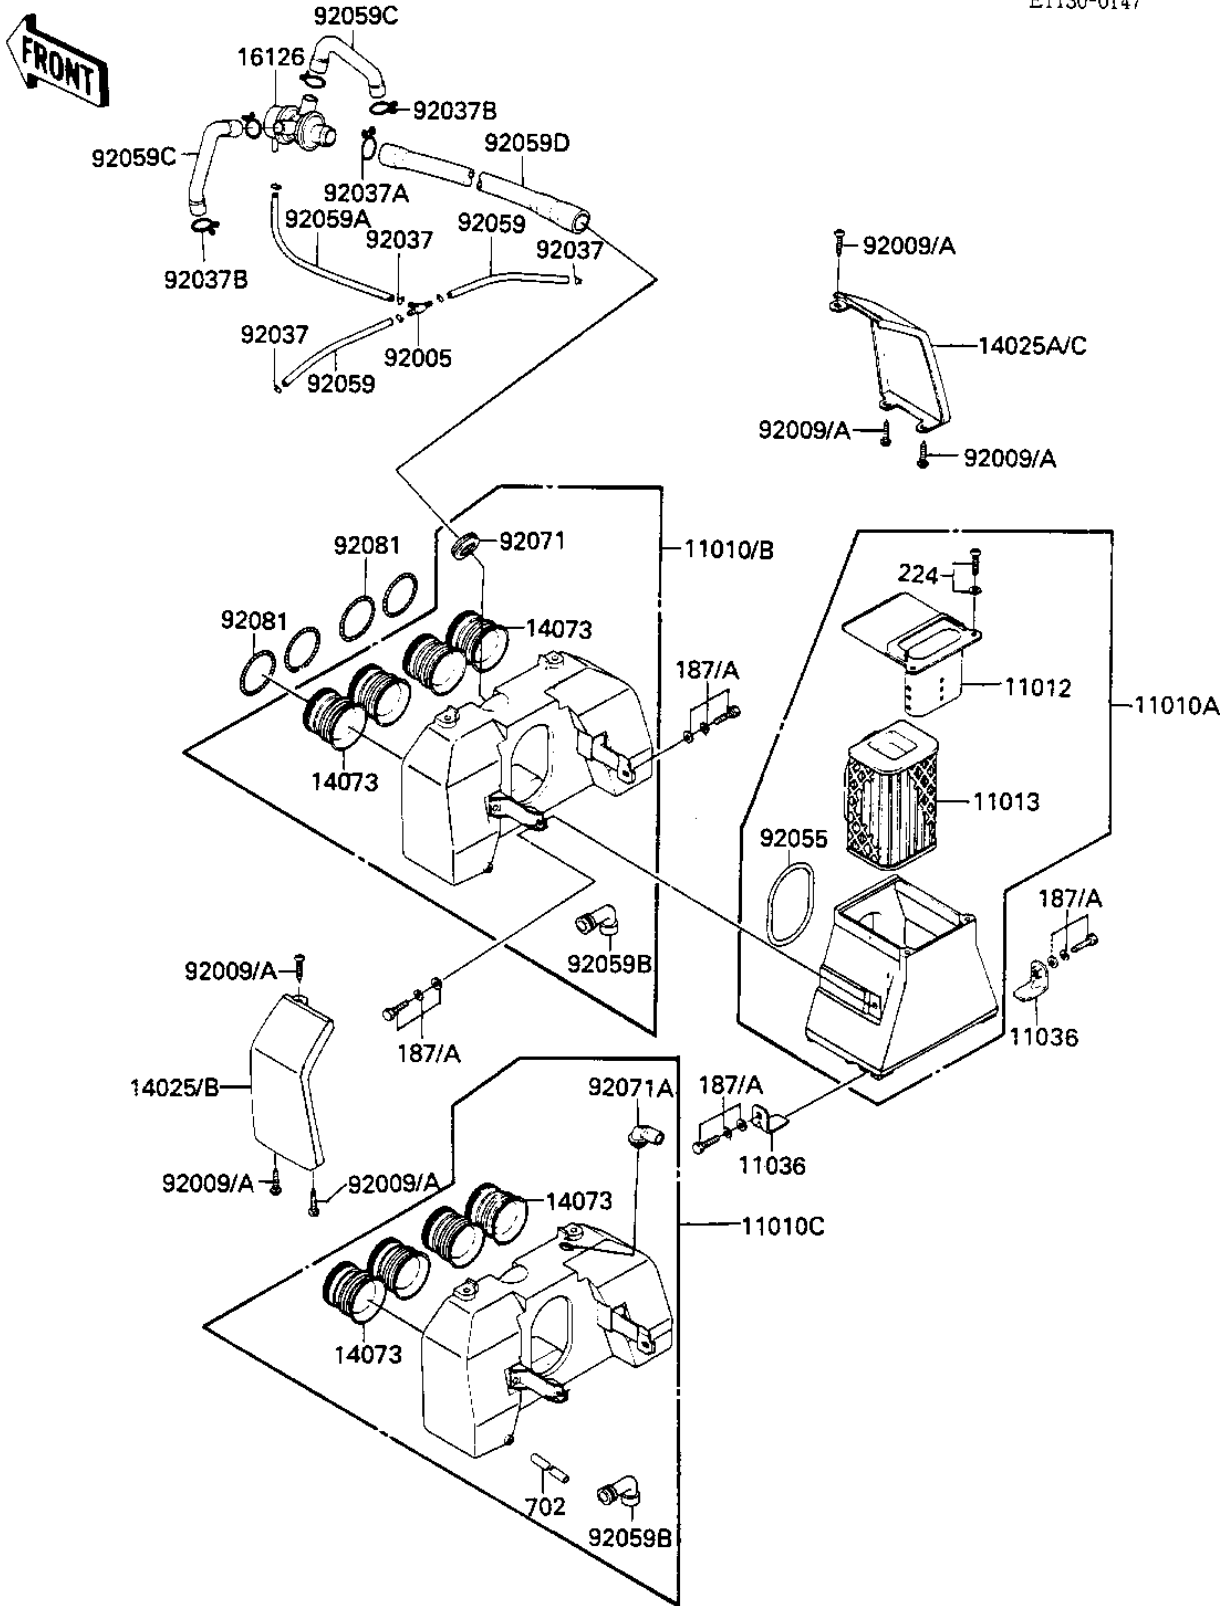

1983 Spectre PARTS DIAGRAM

AIR CLEANER

E1130-0147

1983 Spectre PARTS LIST

AIR CLEANER

| ITEM NAME | PART NUMBER | QUANTITY |
|--|-------------|----------|
| FILTER-ASSY-AIR,FR (Ref # 11010) | 11010-1148 | 1 |
| FILTER-ASSY-AIR,RR (Ref # 11010A) | 11010-1149 | 1 |
| FILTER-ASSY-AIR,FR (Canada) (Ref # 11010B) | 11010-1152 | 1 |
| CAP,AIR FILTER (Ref # 11012) | 11012-1183 | 1 |
| ELEMENT,AIR CLNR (Ref # 11013) | 11013-1013 | 1 |
| BRACKET-A,AIR FILTER, (Ref # 11036) | 11036-1514 | 1 |
| COVER,AIR FILTER,LH (Ref # 14025) | 14025-1514 | 1 |
| COVER,AIR FILTER,RH (Ref # 14025A) | 14025-1515 | 1 |
| DUCT,AIR FILTER,FR (Ref # 14073) | 14073-1083 | 1 |
| VALVE ASSY,AIR SWITCH (Ref # 16126) | 16126-1017 | 1 |
| FITTING,TUBE (Ref # 92005) | 92005-1017 | 1 |
| SCREW,TAPPING,5X12,BL (Ref # 92009) | 92009-1138 | 1 |
| CLAMP-PIPE (Ref # 92037) | 92037-072 | 1 |
| CLAMP (Ref # 92037A) | 92037-1076 | 1 |
| CLAMP,BREATHER TUBE (Ref # 92037B) | 92037-213 | 1 |
| RING-0,91MM (Ref # 92055) | 92055-1137 | 1 |
| TUBE,VACUUM,LONG (Ref # 92059) | 92059-1162 | 1 |
| TUBE,4X9X220L (Ref # 92059A) | 92059-1040 | 1 |
| TUBE,AIR FILTER BLEED (Ref # 92059B) | 92059-1170 | 1 |
| TUBE,AIR (Ref # 92059C) | 92059-1208 | 1 |
| TUBE,L=355 (Ref # 92059D) | 92059-1448 | 1 |
| GROMMET,AIR CLEANER (Ref # 92071) | 92071-1013 | 1 |
| SPRING,AIR FILTER DUC (Ref # 92081) | 92144-1771 | 1 |
| BOLT 6X12 (Ref # 187) | 187B0612 | 1 |
| BOLT 6X14 (Ref # 187A) | 187B0614 | 1 |
| SCREW-PAN-WP-CROS (Ref # 224) | 224B0612 | 1 |