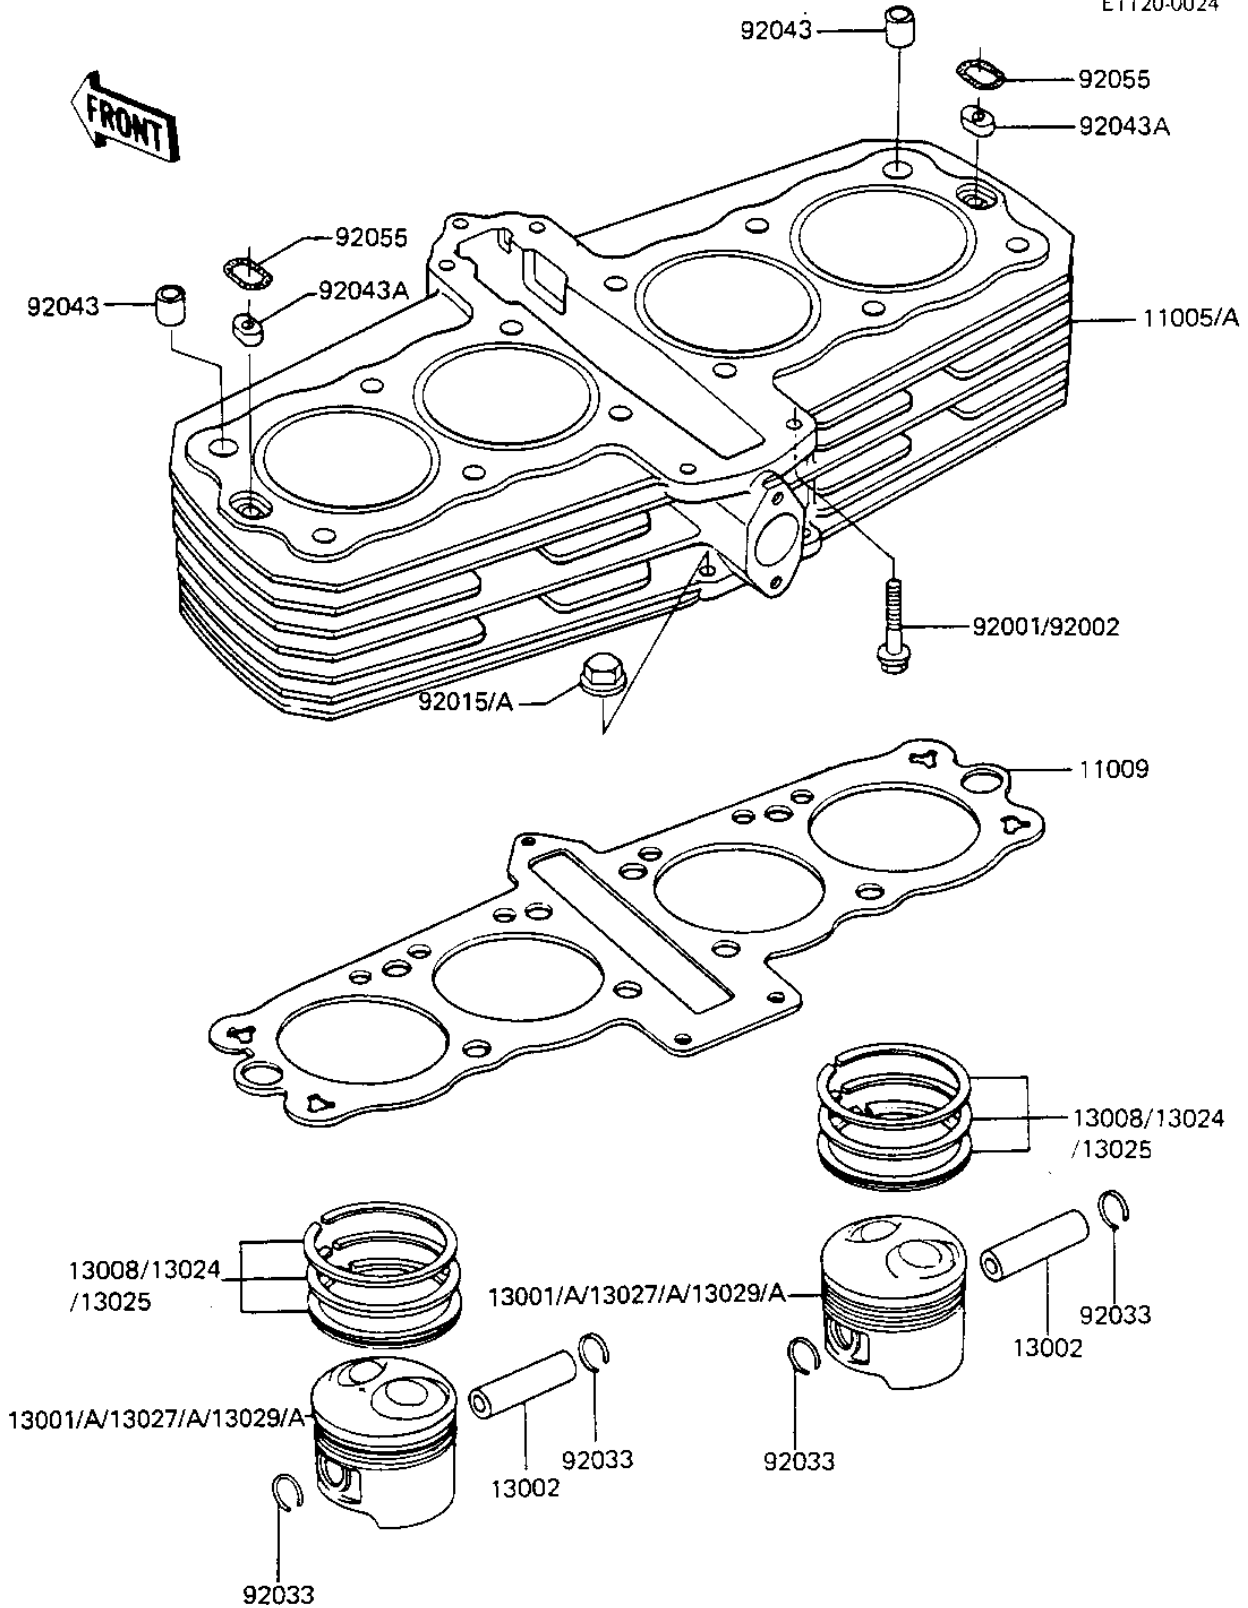

1983 Spectre PARTS DIAGRAM CYLINDER/PISTONS

E1120-0024

1983 Spectre PARTS LIST

CYLINDER/PISTONS

ITEM NAME	PART NUMBER	QUANTITY
CYLINDER-ENGINE (Ref # 11005)	11005-1313	1
GASKET,CYLINDER BASE (Ref # 11009)	11009-1932	1
PISTON-ENGINE,STD (Ref # 13001)	13001-1121	1
PIN-PISTON (Ref # 13002)	13002-1012	1
RING-SET-PISTON,STD (Ref # 13008)	13008-1009	1
RING-SET-PISTON-LL (Ref # 13024)	13024-1010	1
RING-SET-PISTON-L (Ref # 13025)	13025-1010	1
PISTON-ENGINE-LL (Ref # 13027)	13027-1053	1
PISTON-ENGINE-L (Ref # 13029)	13029-1055	1
BOLT,BLACK,6X28 (Ref # 92001)	92001-1531	1
NUT,CAP 6MM,BLACK (Ref # 92015)	92015-1170	1
PIN,DOWEL,12MM (Ref # 92033)	92042-031	1
PIN,OIL LINE (Ref # 92043A)	92043-1210	1
RING-O (Ref # 92055)	92055-1147	1