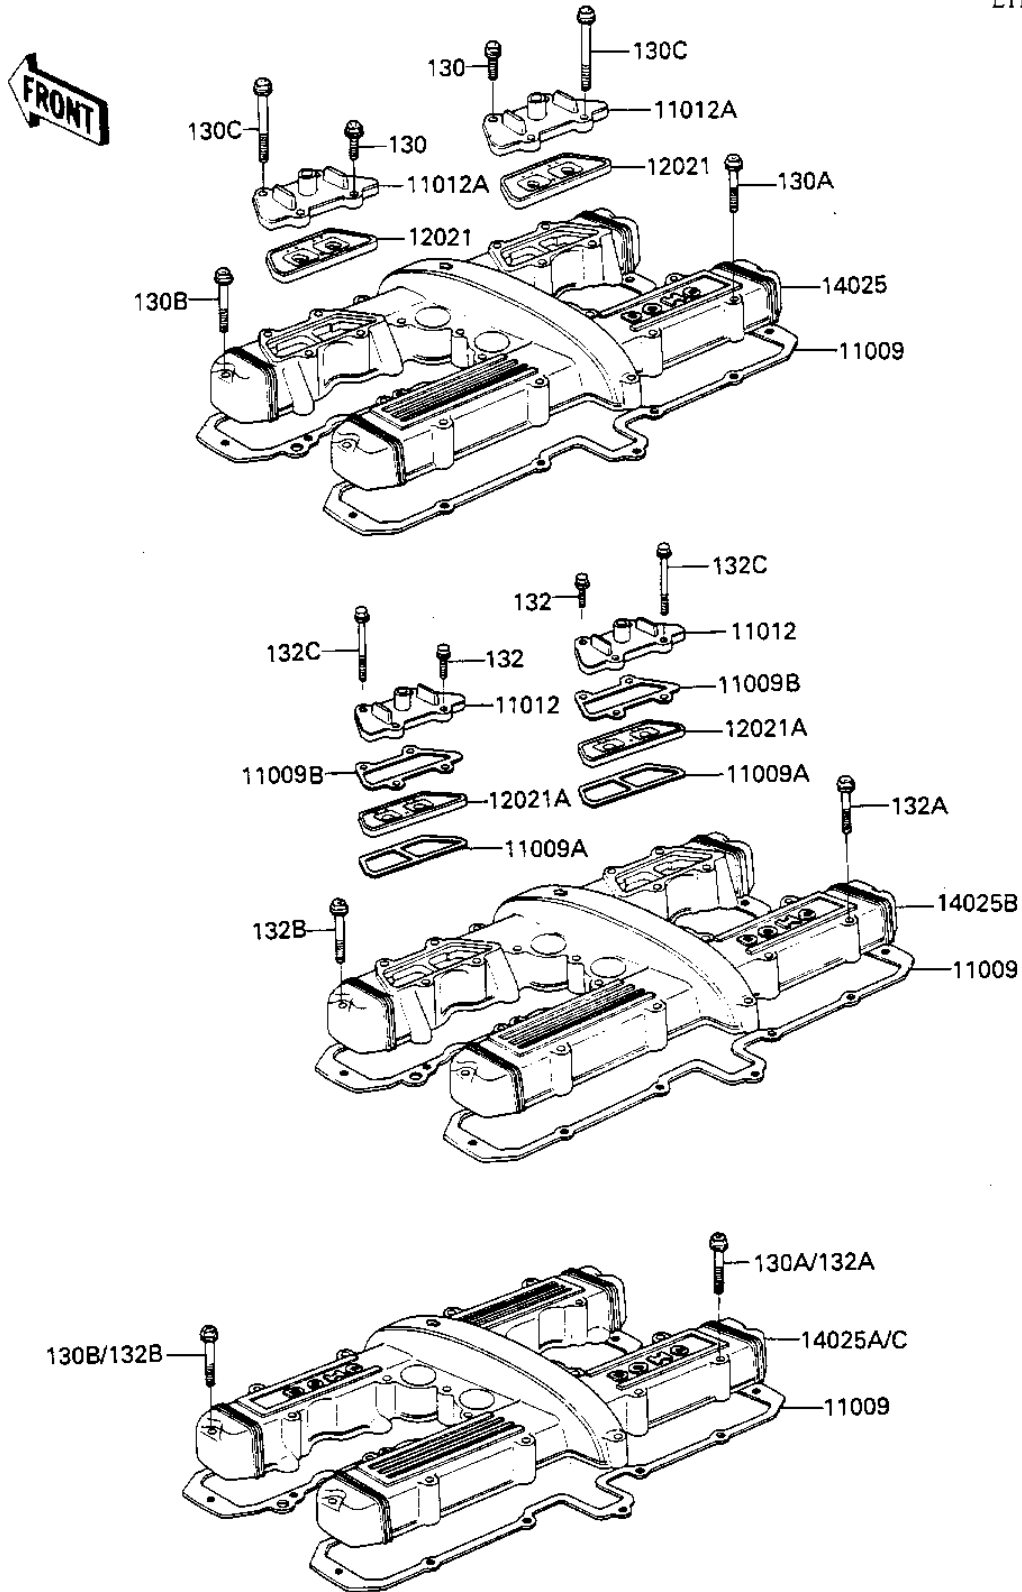

## 1983 Spectre PARTS DIAGRAM CYLINDER HEAD COVER

E1112-0068

## 1983 Spectre PARTS LIST

### CYLINDER HEAD COVER

ITEM NAME	PART NUMBER	QUANTITY
GASKET,CYLINDER HEAD (Ref # 11009)	11009-1280	1
CAP,REED VALVE,GOLD (Ref # 11012A)	11012-1257	1
VALVE ASSY REED (Ref # 12021)	12021-1003	1
COVER,CYLINDER HEAD, (Ref # 14025)	14025-1513	1
COVER,CYLINDER HEAD,GOLD (Cana (Ref # 14025A)	14025-1534	1
BOLT,FLANGED,6X20 (Ref # 130)	130G0620	1
BOLT,FLANGED,6X35 (Ref # 130A)	130H0635	1
BOLT,FLANGED,6X45 (Ref # 130B)	130G0645	1
BOLT,FLANGED,6X65 (Ref # 130C)	130G0665	1
BOLT-FLANGED-SMALL (Ref # 132A)	132E0635	1