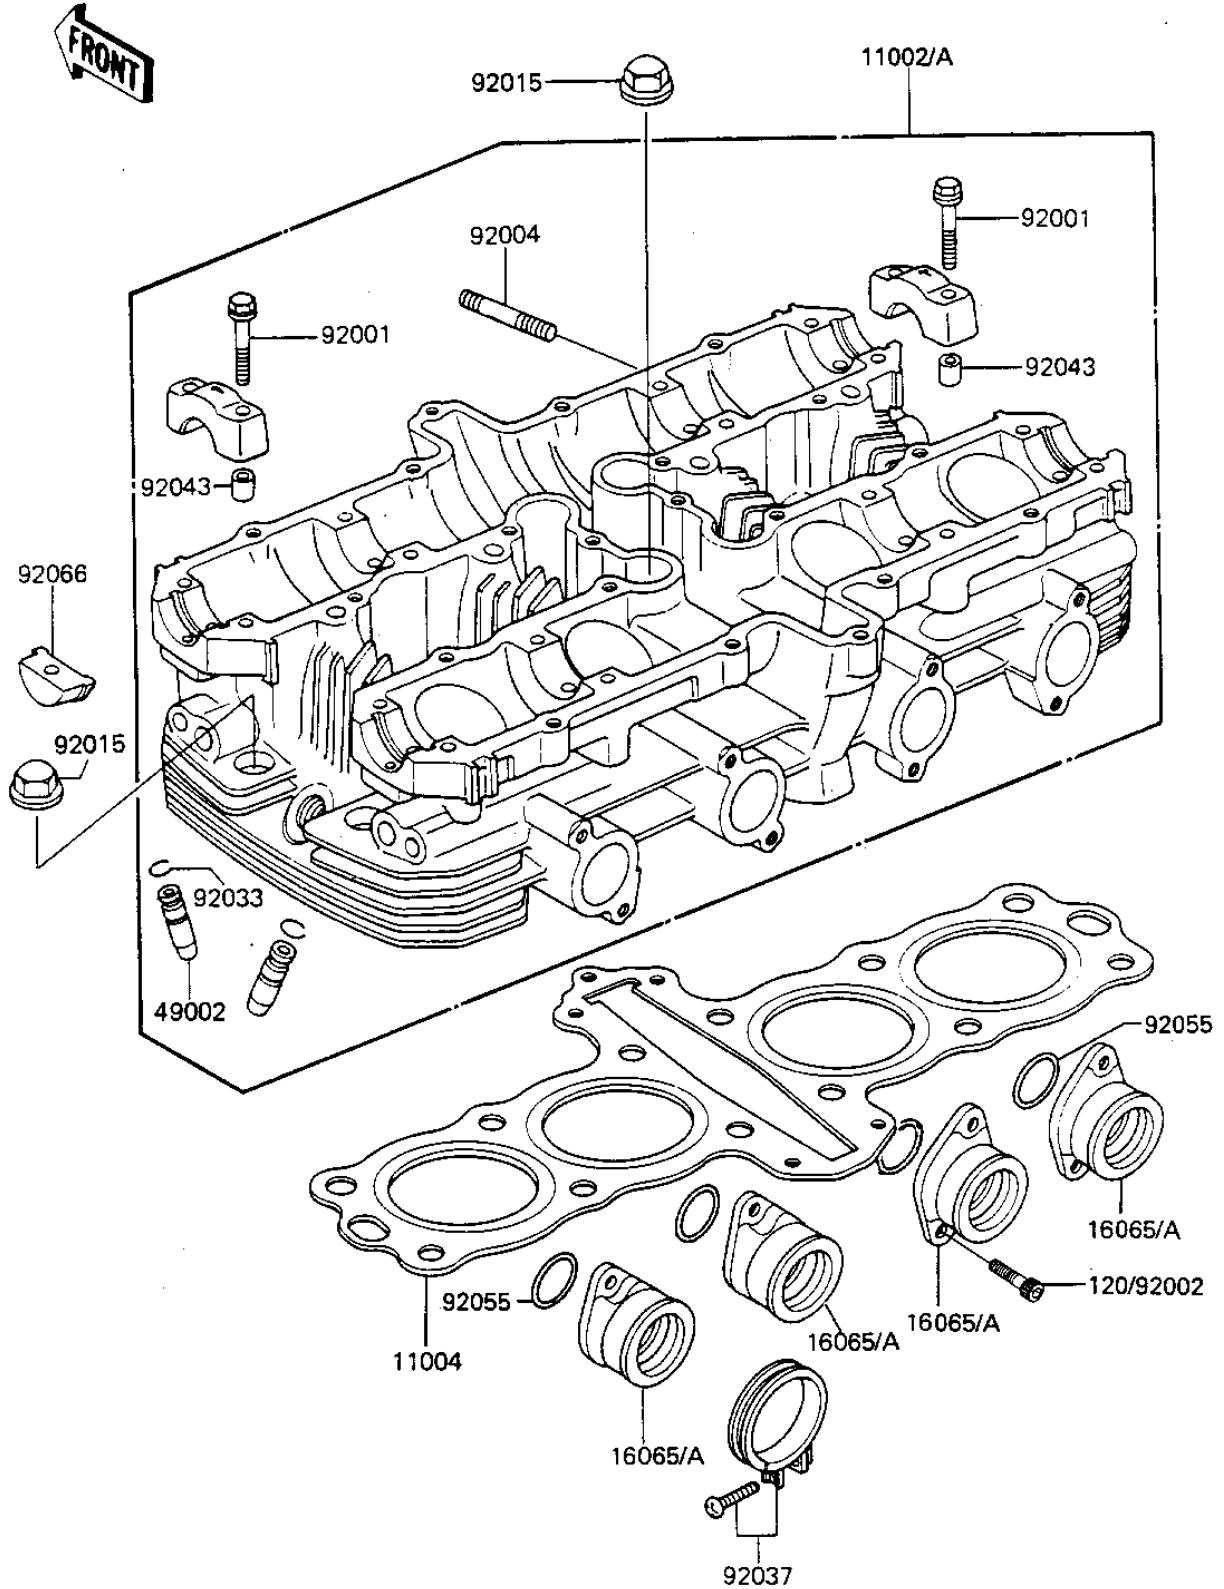

## 1983 Spectre PARTS DIAGRAM

CYLINDER HEAD

E1111-0146

## 1983 Spectre PARTS LIST

### CYLINDER HEAD

ITEM NAME	PART NUMBER	QUANTITY
HEAD-ASSY-CYLINDER,GO (Ref # 11002)	11002-1111	1
GASKET-HEAD (Ref # 11004)	11004-1212	1
HOLDER-CARBURETOR (Ref # 16065)	16065-1051	1
GUIDE,VALVE (Ref # 49002)	49002-1005	1
BOLT,FLANGED,6X38 (Ref # 92001)	92001-1105	1
STUD,6X27 (Ref # 92004)	92004-066	1
NUT,CAP,8MM (Ref # 92015)	92015-1151	1
CIRCLIP-VALVE (Ref # 92033)	92036-023	1
CLAMP (Ref # 92037)	92037-1326	1
PIN-DOWEL (Ref # 92043)	92042-007	1
PLUG,CAMSHAFT,11.35X1 (Ref # 92066)	92066-1111	1
BOLT-SOCKET,6X16,BLAC (Ref # 120)	120S0616	1