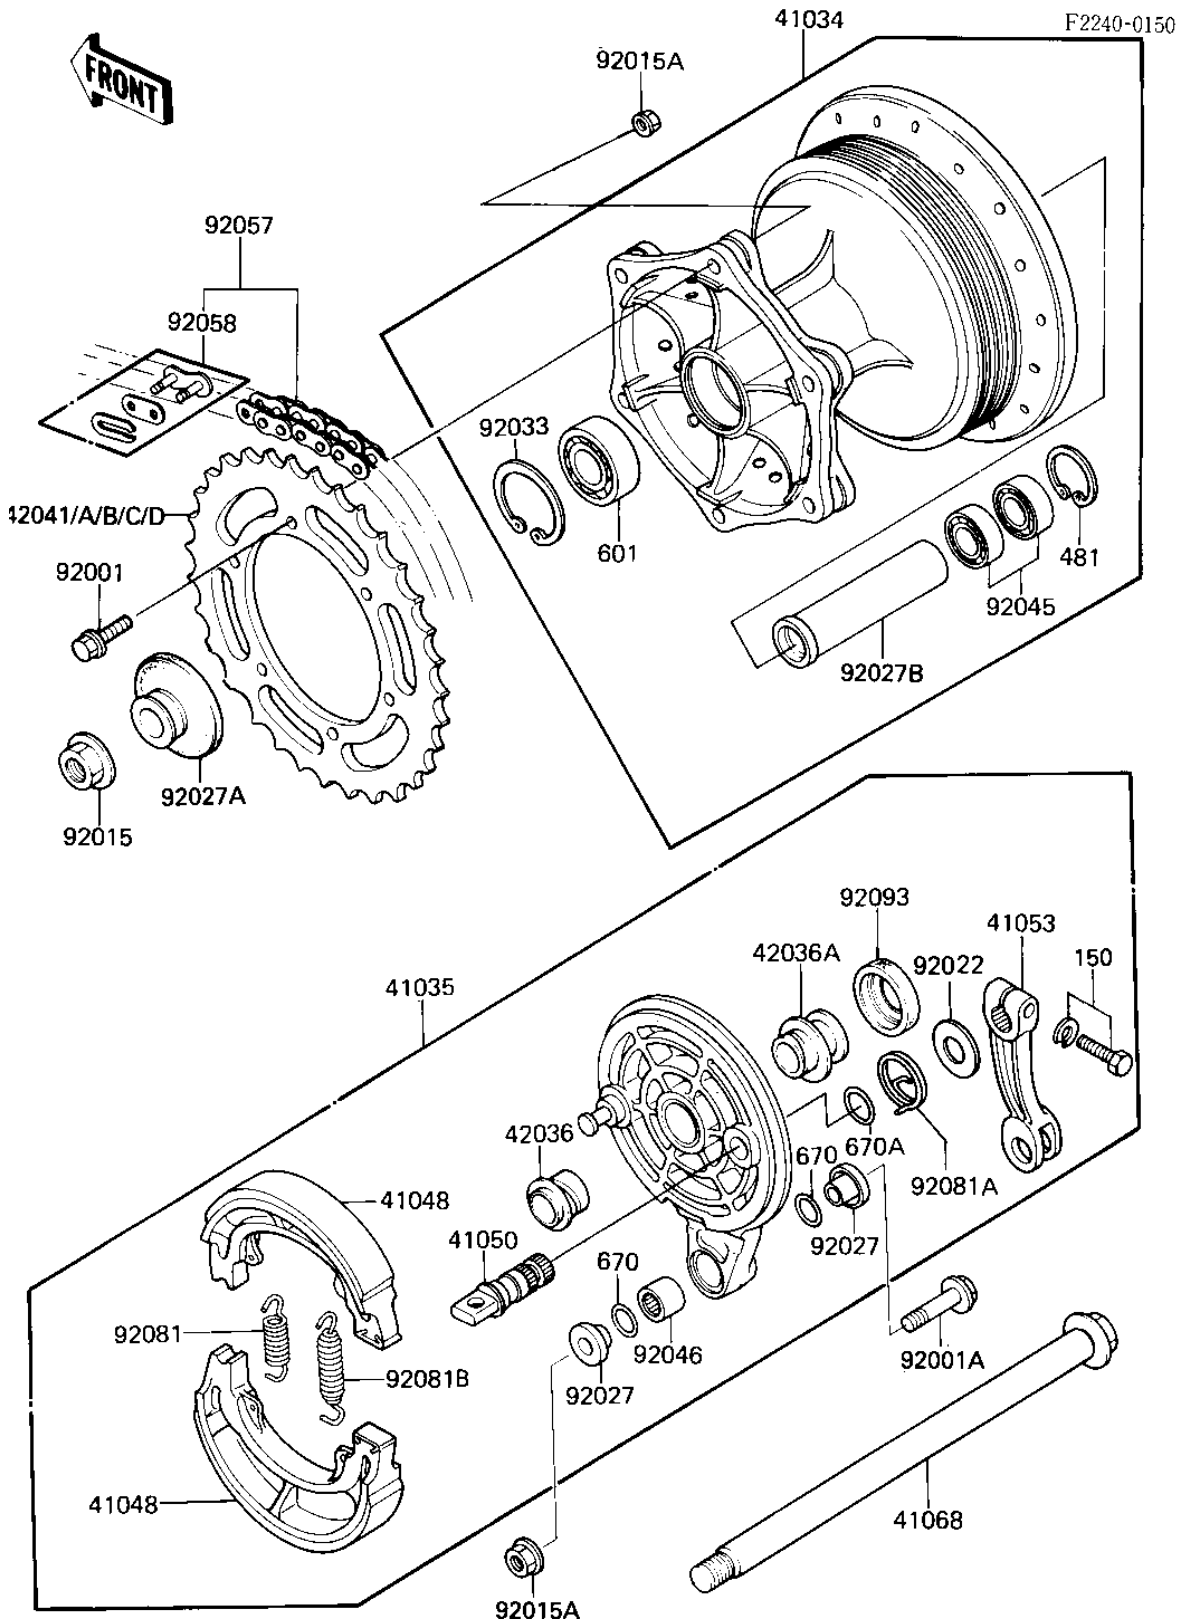

1984 KX500 PARTS DIAGRAM

REAR HUB/BRAKE/CHAIN ('84 A2)

1984 KX500 PARTS LIST

REAR HUB/BRAKE/CHAIN ('84 A2)

ITEM NAME	PART NUMBER	QUANTITY
DRUM-ASSY,RR (Ref # 41034)	41034-1102	1
PANEL-ASSY-BRAKE,RR (Ref # 41035)	41035-1152	1
SHOE,BRAKE (Ref # 41048)	42019-010	2
CAM-BRAKE,RR (Ref # 41050)	41050-1027	1
LEVER-BRAKE CAM.RR (Ref # 41053)	41053-1034	1
AXLE,RR,L=283 (Ref # 41068)	41068-1166	1
SLEEVE (Ref # 42036)	42036-1052	1
SLEEVE,RH.L=27.5 (Ref # 42036A)	42036-1106	1
REAR SPROCKET 46T (Ref # 42041)	42041-1036	1
REAR SPROCKET,44T (Ref # 42041A)	42041-1037	1
SPROCKET-HUB,48T (Ref # 42041B)	42041-1125	1
SPROCKET-HUB,45T (Ref # 42041C)	42041-1179	1
SPROCKET-HUB,47T (Ref # 42041D)	42041-1180	1
BOLT-HEX HEAD,8X28 (Ref # 92001)	92001-104	6
BOLT (Ref # 92001A)	92001-1578	1
NUT,16M/M (Ref # 92015)	92015-1015	1
NUT-8MM (Ref # 92015A)	92015-1143	7
WASHER,14X30X0.8 (Ref # 92022)	92022-1402	1
COLLAR (Ref # 92027)	92027-1040	2
COLLAR,L=23.5 (Ref # 92027A)	92027-1543	1
COLLAR,L=99 (Ref # 92027B)	92027-1748	1
RING, SNAP,43.5M/M (Ref # 92033)	92033-1040	1
BEARING-BALL,#6003UC3 (Ref # 92045)	601B6003U	2
BEARING,NEEDLE (Ref # 92046)	92046-1009	1
CHAIN,DRIVE,DID520DS (Ref # 92057)	92057-1073	1
JOINT,DRIVE CHAIN (Ref # 92058)	92058-1013	1
SPRING,BRAKE SHOE (Ref # 92081)	92081-1766	1
SPRING,BRAKE LEVER (Ref # 92081A)	92081-1520	1
SPRING,BRAKE SHOE (Ref # 92081B)	92081-1550	1

1984 KX500 PARTS LIST

REAR HUB/BRAKE/CHAIN ('84 A2)

ITEM NAME	PART NUMBER	QUANTITY
OIL SEAL (Ref # 92093)	92093-1004	1
BOLT-WS (Ref # 150)	150G0622	1
CIRCLIP,35MM (Ref # 481)	481J3500	1
BEARING BALL (Ref # 601)	601B6203U	1
"O" RING (Ref # 670)	670B2011	2
"O" RING,15MM (Ref # 670A)	670B2015	1