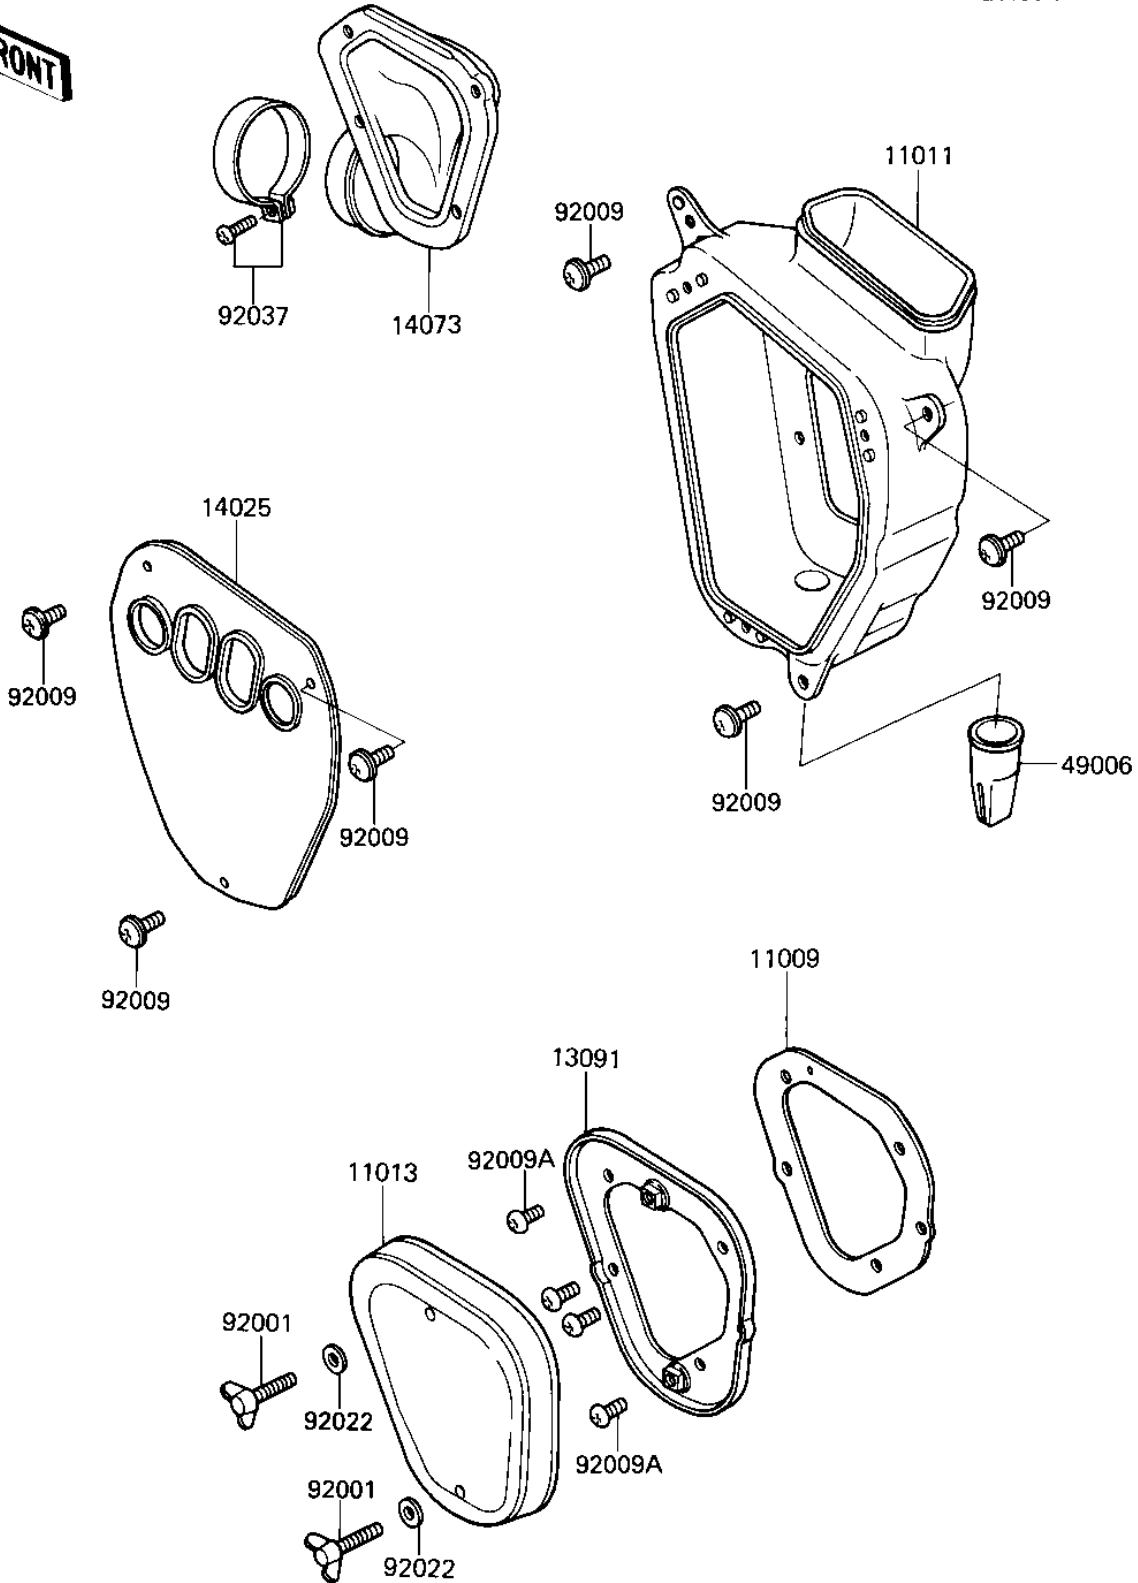

# 1984 KX500 PARTS DIAGRAM

AIR CLEANER ('84 A2)

E1130-0101

# 1984 KX500 PARTS LIST

## AIR CLEANER ('84 A2)

ITEM NAME	PART NUMBER	QUANTITY
GASKET,AIR FILTER CAS (Ref # 11009)	11009-1317	1
CASE-AIR FILTER (Ref # 11011)	11011-1115	1
ELEMENT-AIR FILTER (Ref # 11013)	11013-1063	1
HOLDER,AIR FILTER (Ref # 13091)	13091-1156	1
COVER,AIR FILTER CASE (Ref # 14025)	14025-1386	1
DUCT,AIR FILTER (Ref # 14073)	14073-1079	1
BOOT (Ref # 49006)	49006-1012	1
BOLT,WING,6X40 (Ref # 92001)	92001-1685	2
SCREW,6X14 (Ref # 92009)	92009-1287	6
SCREW,5X12 (Ref # 92009A)	92009-1296	4
WASHER 6.5X20X1.6T (Ref # 92022)	92022-125	2
CLAMP-AIR CLEANER (Ref # 92037)	92037-068	1