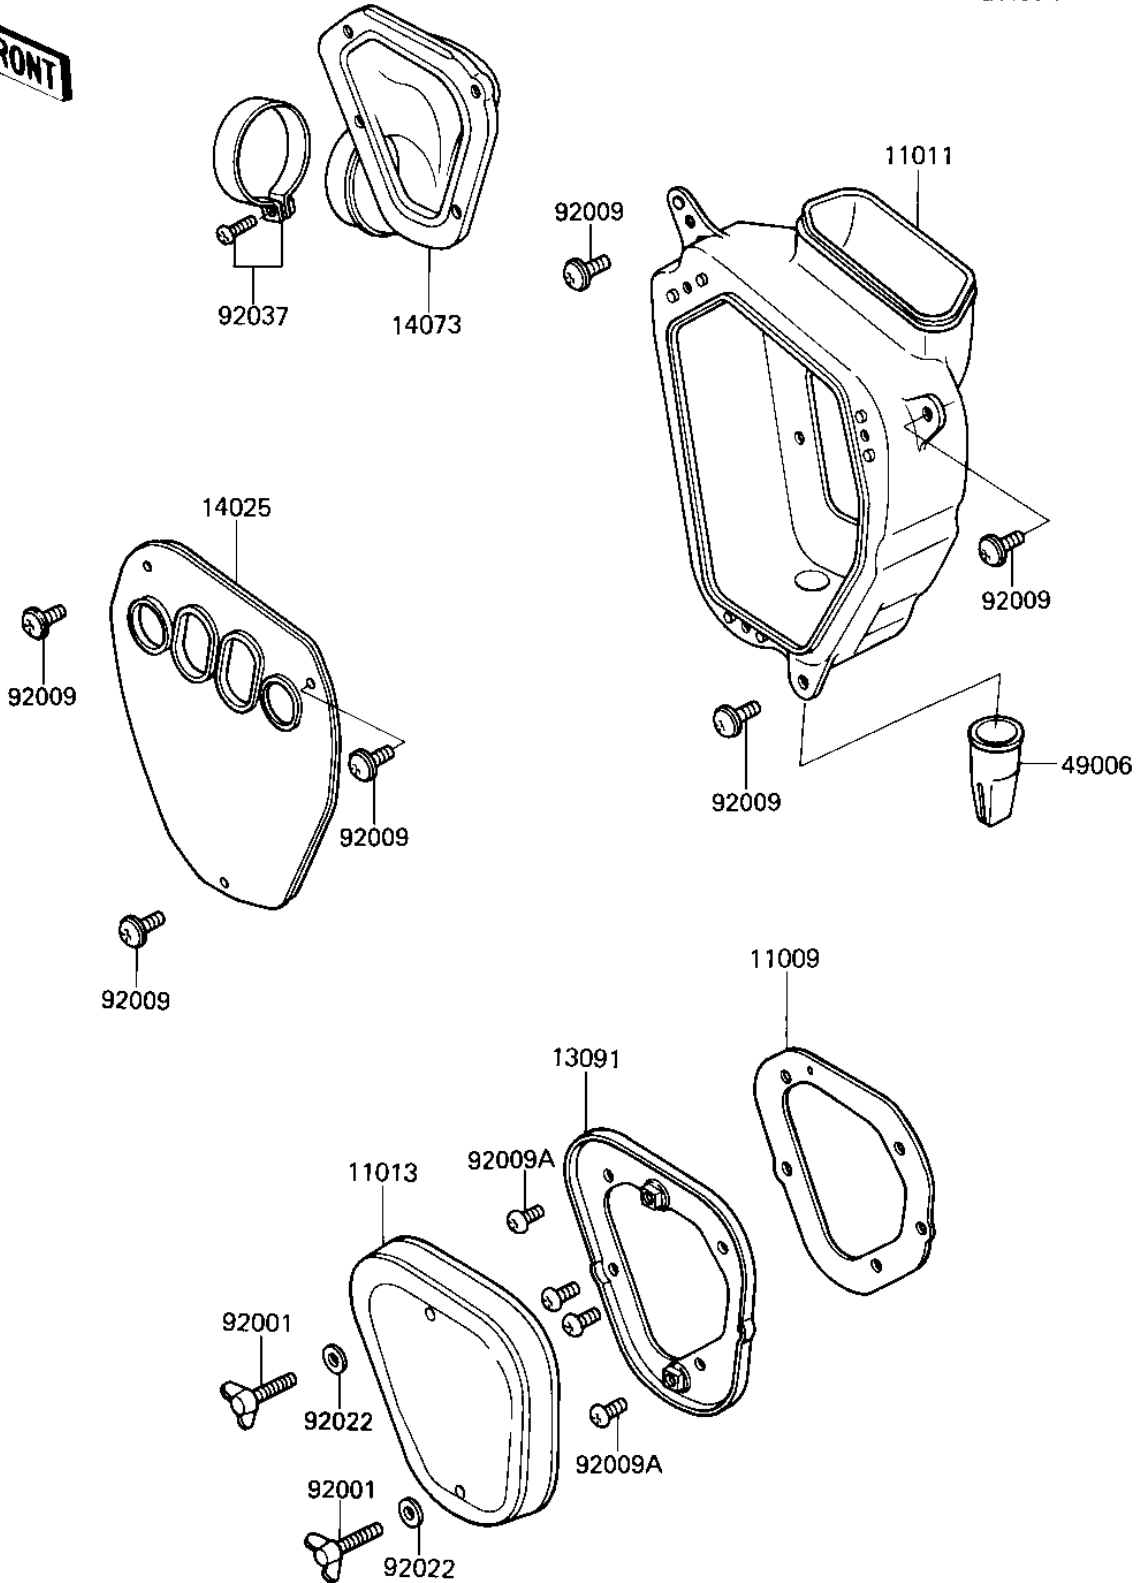

1984 KX500 PARTS DIAGRAM

AIR CLEANER ('84 A2)

E1130-0101

1984 KX500 PARTS LIST

AIR CLEANER ('84 A2)

ITEM NAME	PART NUMBER	QUANTITY
GASKET,AIR FILTER CAS (Ref # 11009)	11009-1317	1
CASE-AIR FILTER (Ref # 11011)	11011-1115	1
ELEMENT-AIR FILTER (Ref # 11013)	11013-1063	1
HOLDER,AIR FILTER (Ref # 13091)	13091-1156	1
COVER,AIR FILTER CASE (Ref # 14025)	14025-1386	1
DUCT,AIR FILTER (Ref # 14073)	14073-1079	1
BOOT (Ref # 49006)	49006-1012	1
BOLT,WING,6X40 (Ref # 92001)	92001-1685	2
SCREW,6X14 (Ref # 92009)	92009-1287	6
SCREW,5X12 (Ref # 92009A)	92009-1296	4
WASHER 6.5X20X1.6T (Ref # 92022)	92022-125	2
CLAMP-AIR CLEANER (Ref # 92037)	92037-068	1