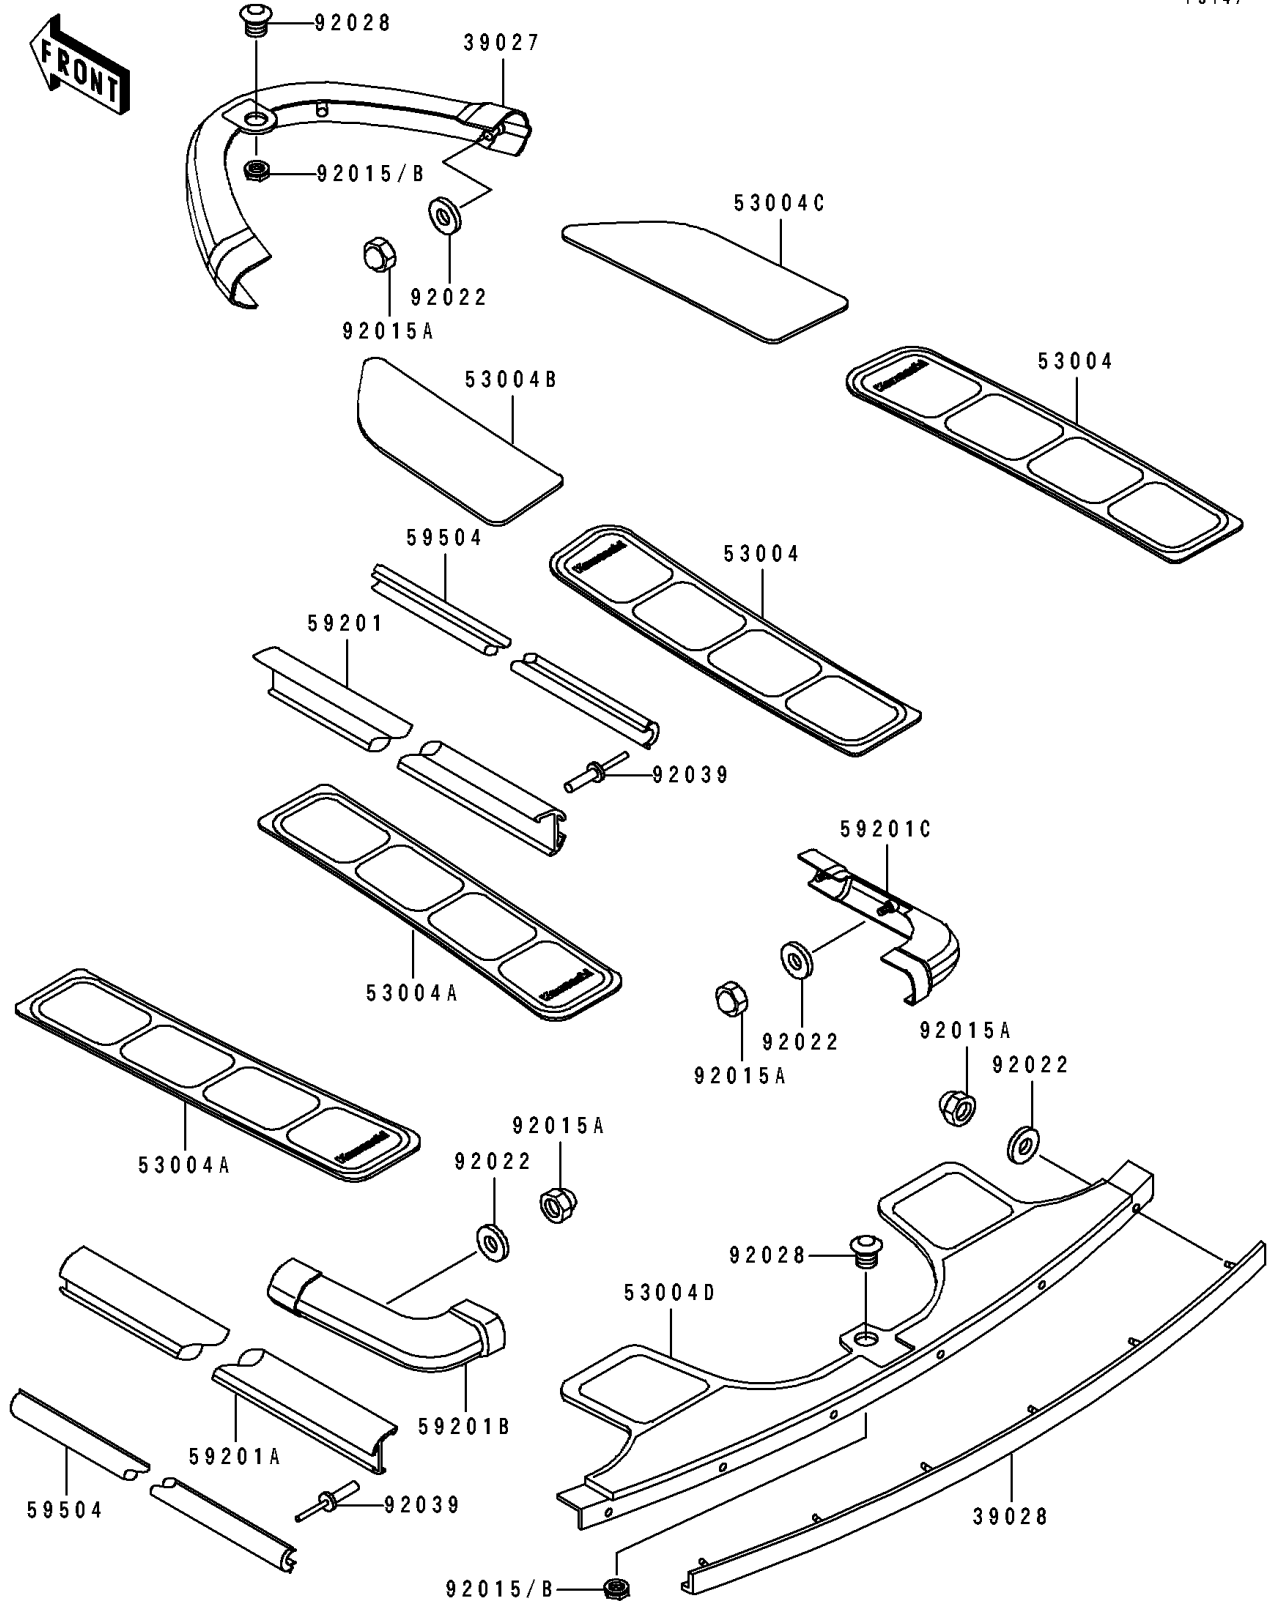

# 1995 Super Sport XI PARTS DIAGRAM

Pads

F3147

# 1995 Super Sport XI PARTS LIST

## Pads

ITEM NAME	PART NUMBER	QUANTITY
BUMPER-FRONT,VIOLET (Ref # 39027)	39027-3725-RE	1
BUMPER-REAR,VIOLET (Ref # 39028)	39028-3725-RE	1
MAT,FLOOR,FR,VIOLET (Ref # 53004)	53004-3741-RE	2
MAT,FLOOR,RR,VIOLET (Ref # 53004A)	53004-3742-RE	2
MAT,FOOT BOARD,LH,VIOLET (Ref # 53004B)	53004-3743-RE	1
MAT,FOOT BOARD,RH,VIOLET (Ref # 53004C)	53004-3744-RE	1
MAT,REAR BUMPER,VIOLET (Ref # 53004D)	53004-3745-RE	1
BUMPER,SIDE,RH,VIOLET (Ref # 59201)	59201-3734-RE	1
BUMPER,SIDE,LH,VIOLET (Ref # 59201A)	59201-3741-RE	1
BUMPER,CORNER,LH,VIOLET (Ref # 59201B)	59201-3747-RE	1
BUMPER,CORNER,RH,VIOLET (Ref # 59201C)	59201-3748-RE	1
INSERT-BOAT FENDER,VIOLET (Ref # 59504)	59504-3708-RE	2
NUT,CAP,5MM (Ref # 92015A)	92015-3802	16
NUT,26MM (Ref # 92015B)	92015-3840	2
WASHER,5X16X1.5 (Ref # 92022)	92022-3041	18
BUSHING (Ref # 92028)	92028-3734	2
RIVET (Ref # 92039)	92039-3747	20