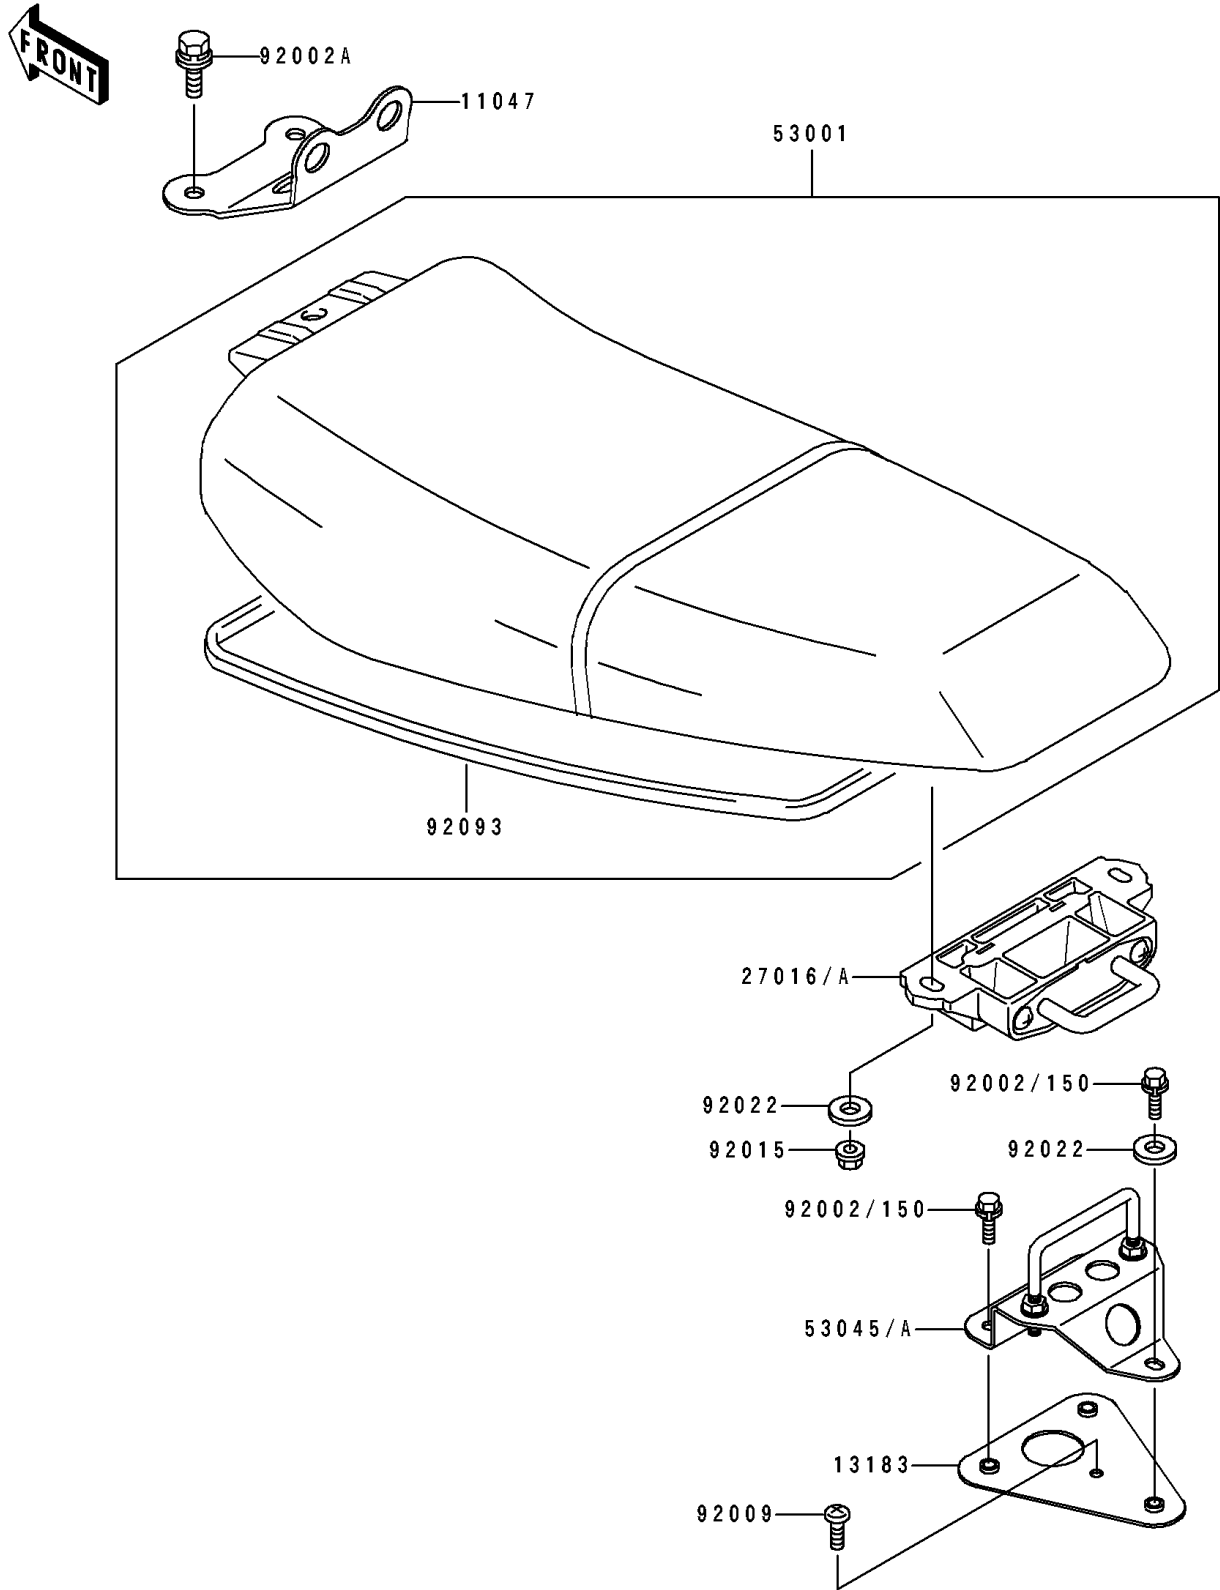

# 1995 Super Sport XI PARTS DIAGRAM

Seat

F 3146

# 1995 Super Sport XI PARTS LIST

## Seat

ITEM NAME	PART NUMBER	QUANTITY
BRACKET,SEAT,FR (Ref # 11047)	11047-3766	1
PLATE,SEAT LOCK HOOK (Ref # 13183)	13183-3820	1
LOCK-ASSY,SEAT (Ref # 27016A)	27016-3731	1
SEAT-ASSY,J.S.VIOLET (Ref # 53001)	53001-3718-PJ	1
HOOK-ASSY,SEAT LOCK (Ref # 53045A)	53045-3706	1
BOLT,6X16 (Ref # 92002)	92002-3728	3
BOLT,8X25 (Ref # 92002A)	92002-3774	2
SCREW,5X16 (Ref # 92009)	92009-3789	1
NUT,6MM (Ref # 92015)	92015-3767	2
WASHER,6.5X20X1.5 (Ref # 92022)	92022-3710	3
SEAL,SEAT (Ref # 92093)	92093-3735	1