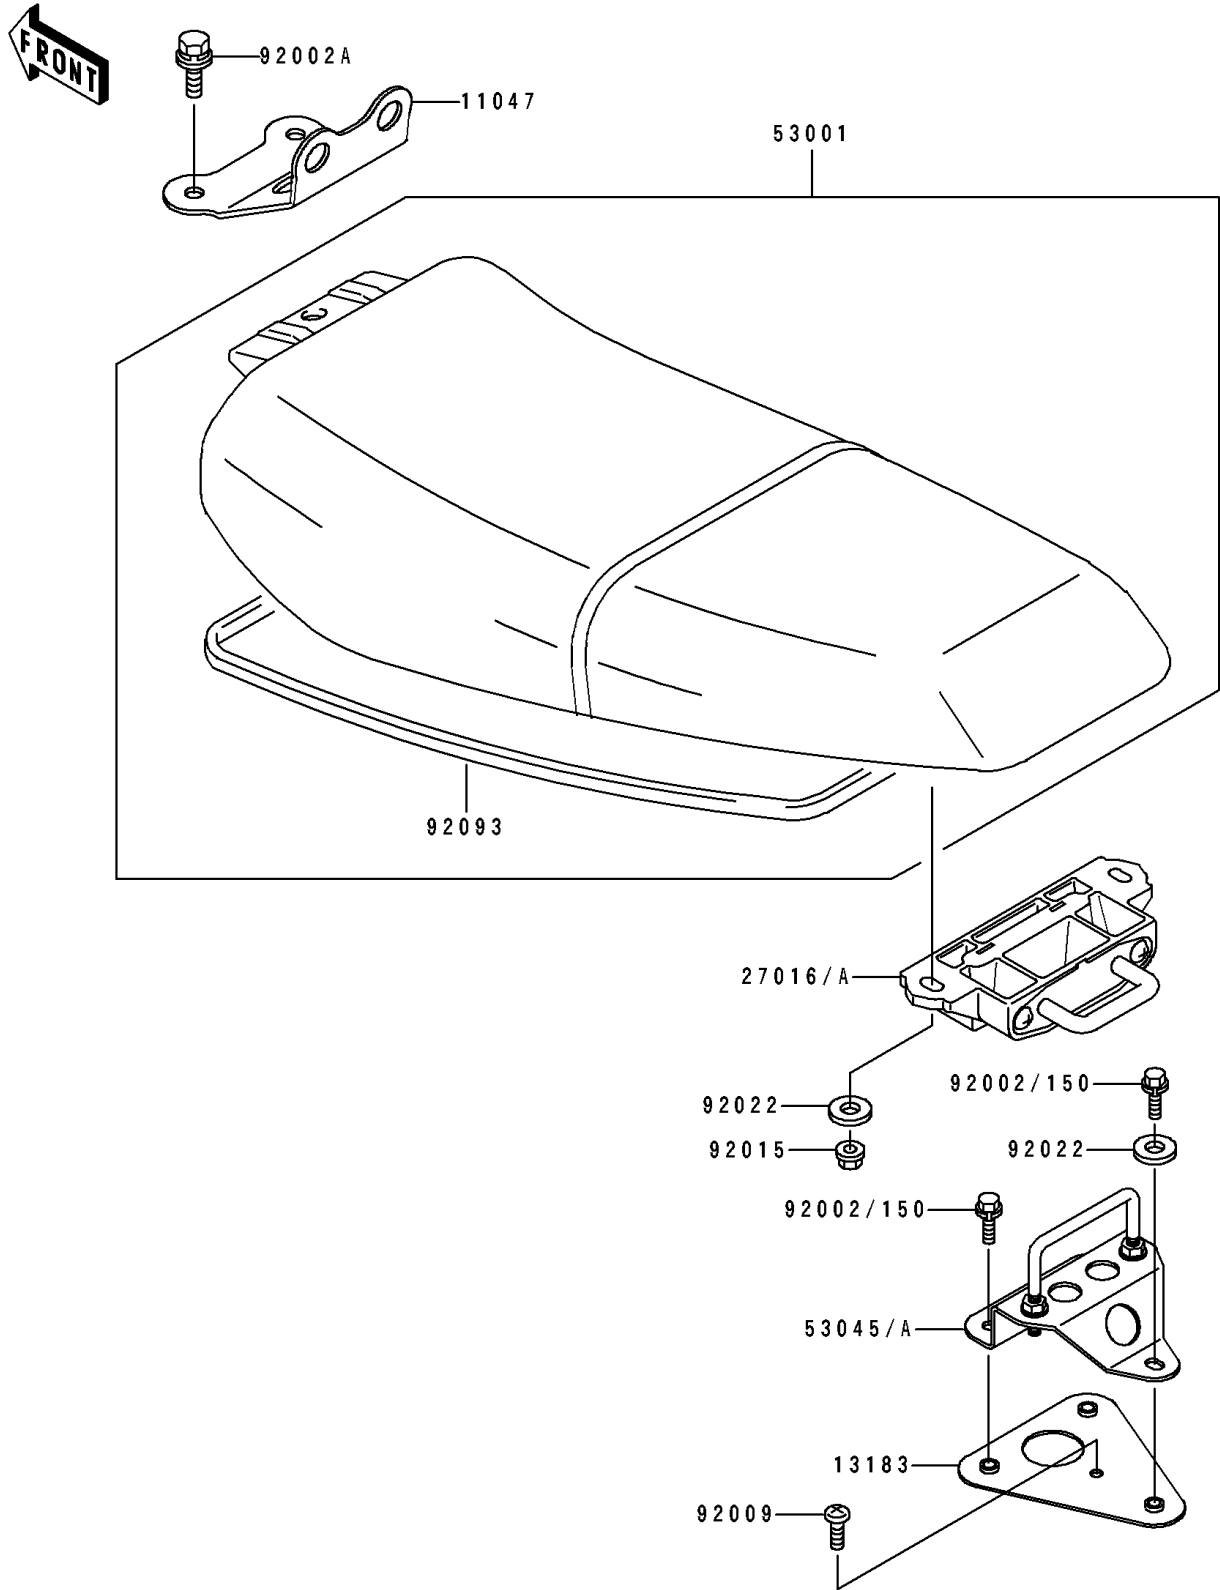

1995 Super Sport XI PARTS DIAGRAM

Seat

F 3146

1995 Super Sport XI PARTS LIST

Seat

ITEM NAME	PART NUMBER	QUANTITY
BRACKET,SEAT,FR (Ref # 11047)	11047-3766	1
PLATE,SEAT LOCK HOOK (Ref # 13183)	13183-3820	1
LOCK-ASSY,SEAT (Ref # 27016A)	27016-3731	1
SEAT-ASSY,J.S.VIOLET (Ref # 53001)	53001-3718-PJ	1
HOOK-ASSY,SEAT LOCK (Ref # 53045A)	53045-3706	1
BOLT,6X16 (Ref # 92002)	92002-3728	3
BOLT,8X25 (Ref # 92002A)	92002-3774	2
SCREW,5X16 (Ref # 92009)	92009-3789	1
NUT,6MM (Ref # 92015)	92015-3767	2
WASHER,6.5X20X1.5 (Ref # 92022)	92022-3710	3
SEAL,SEAT (Ref # 92093)	92093-3735	1