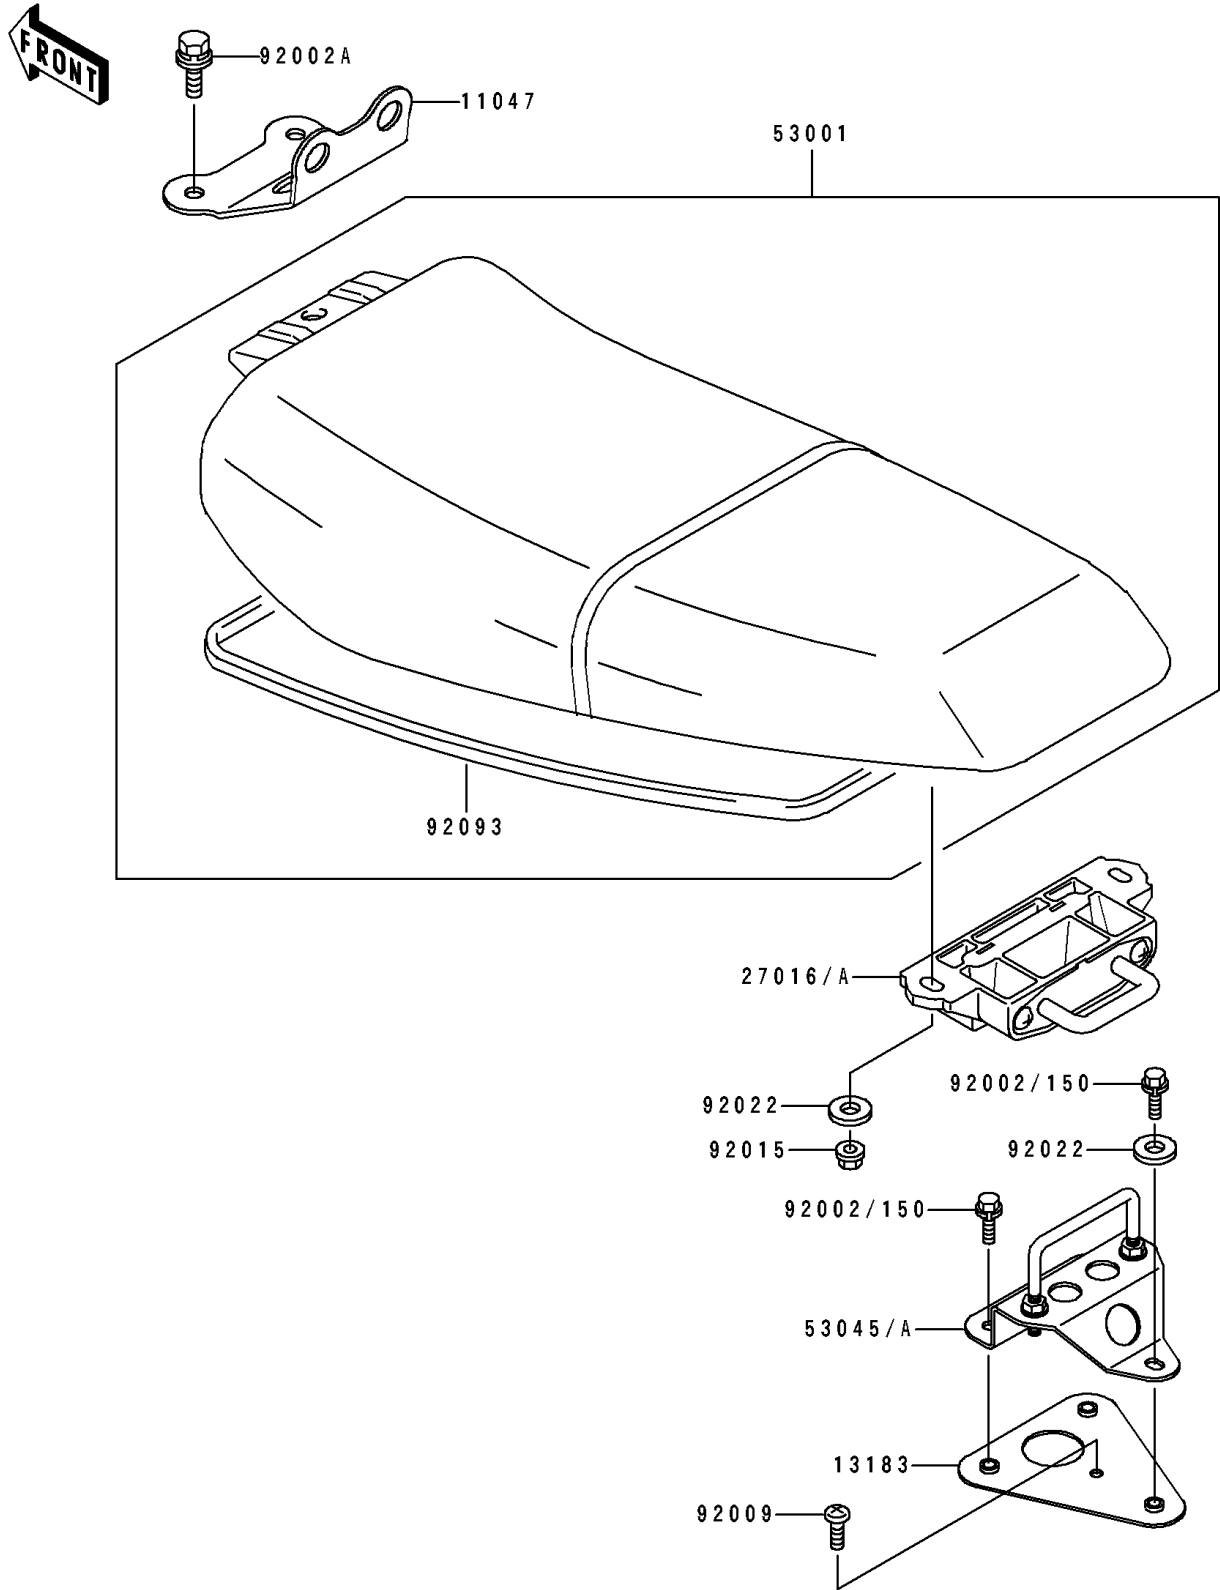

1993 Super Sport XI PARTS DIAGRAM

Seat

F 3146

1993 Super Sport XI PARTS LIST

Seat

ITEM NAME	PART NUMBER	QUANTITY
BRACKET,SEAT,FR (Ref # 11047)	11047-3766	1
PLATE,SEAT LOCK HOOK (Ref # 13183)	13183-3820	1
LOCK-ASSY,SEAT (Ref # 27016)	27016-3722	1
SEAT-ASSY,J.S.VIOLET (Ref # 53001)	53001-3718-PJ	1
HOOK-ASSY,SEAT LOCK (Ref # 53045)	53045-3704	1
BOLT,8X25 (Ref # 92002A)	92002-3774	2
SCREW,5X16 (Ref # 92009)	92009-3789	1
NUT,6MM (Ref # 92015)	92015-3767	2
WASHER,6.5X20X1.5 (Ref # 92022)	92022-3710	3
SEAL,SEAT (Ref # 92093)	92093-3735	1
BOLT-WS,6X16 (Ref # 150)	150R0616	3