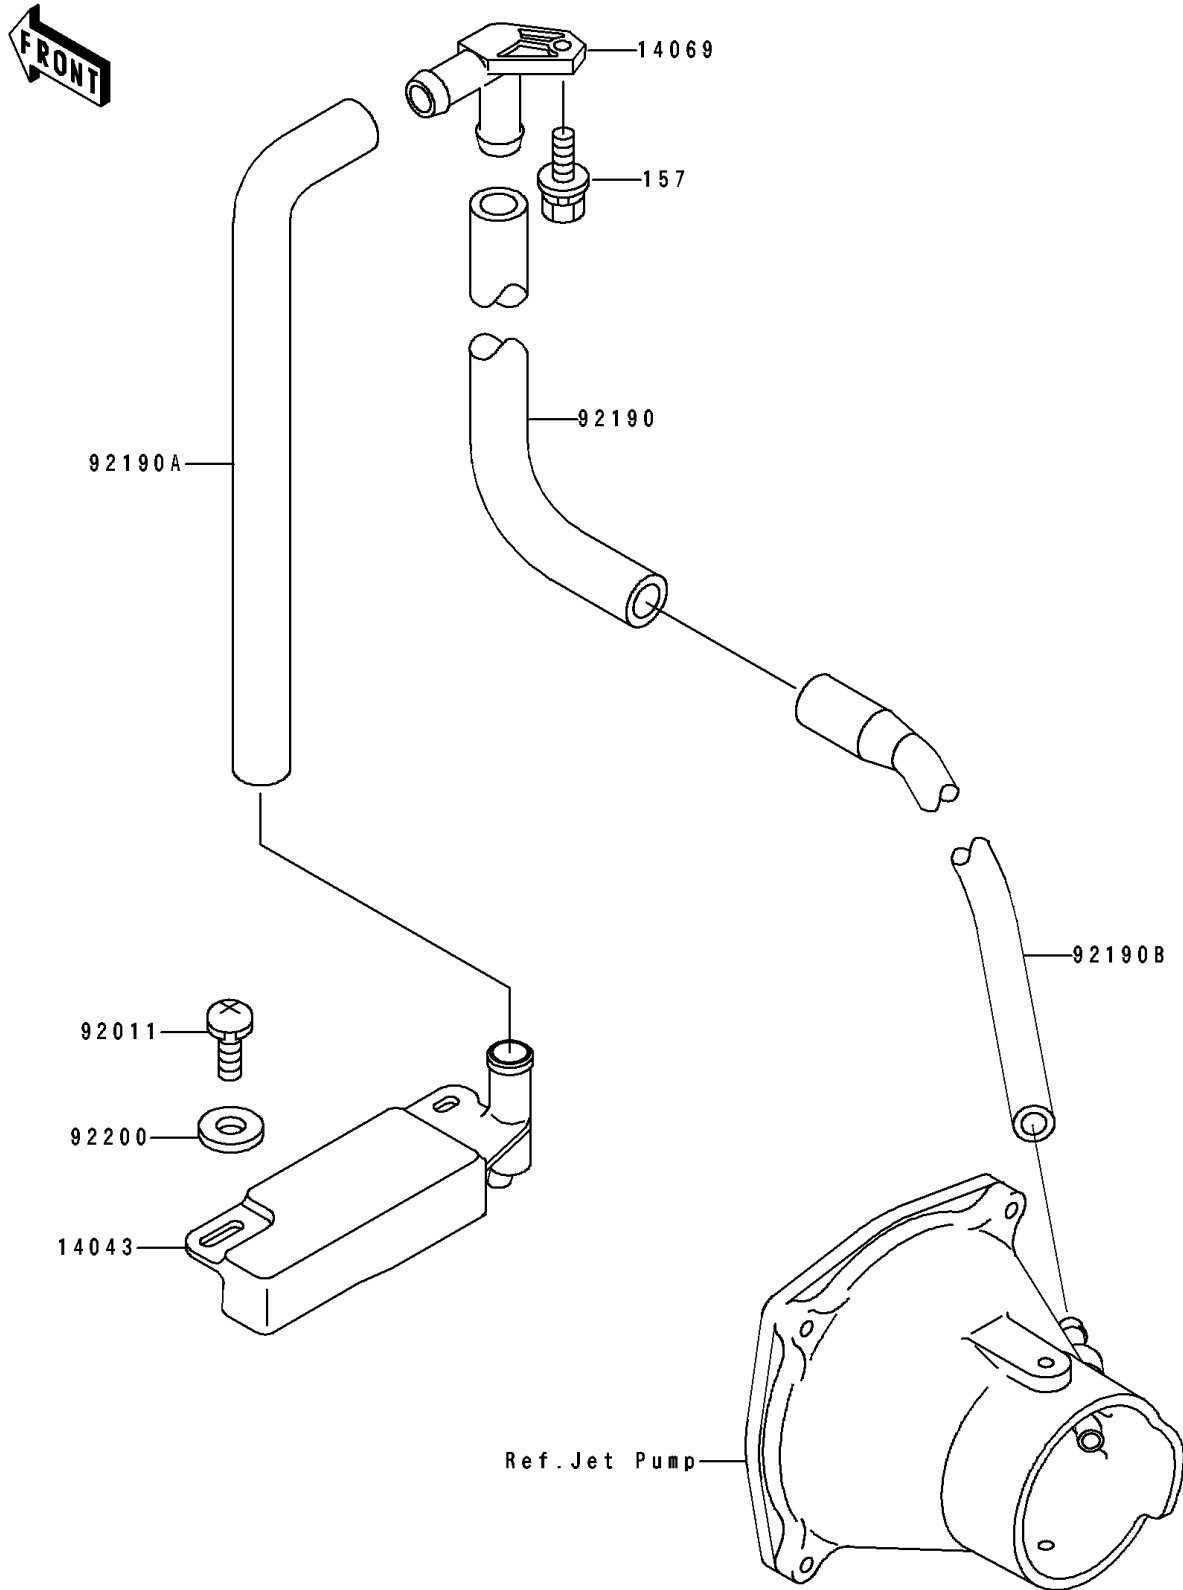

# 1995 Super Sport XI PARTS DIAGRAM

Bilge System

F 3 1 4 5

# 1995 Super Sport XI PARTS LIST

## Bilge System

ITEM NAME	PART NUMBER	QUANTITY
FILTER (Ref # 14043)	14043-3708	1
BREATHER (Ref # 14069)	14069-3708	1
SCREW,TAPPING (Ref # 92011)	92011-561	2
TUBE,BREATHER-BULKHEAD (Ref # 92190)	92190-3772	1
TUBE,FILTER-BREATHER (Ref # 92190A)	92190-3848	1
TUBE,HULL-NOZZLE (Ref # 92190B)	92190-3908	1
WASHER,5.9X16X1.5 (Ref # 92200)	92200-3714	2
BOLT-WSP,6X18 (Ref # 157)	157R0618	1