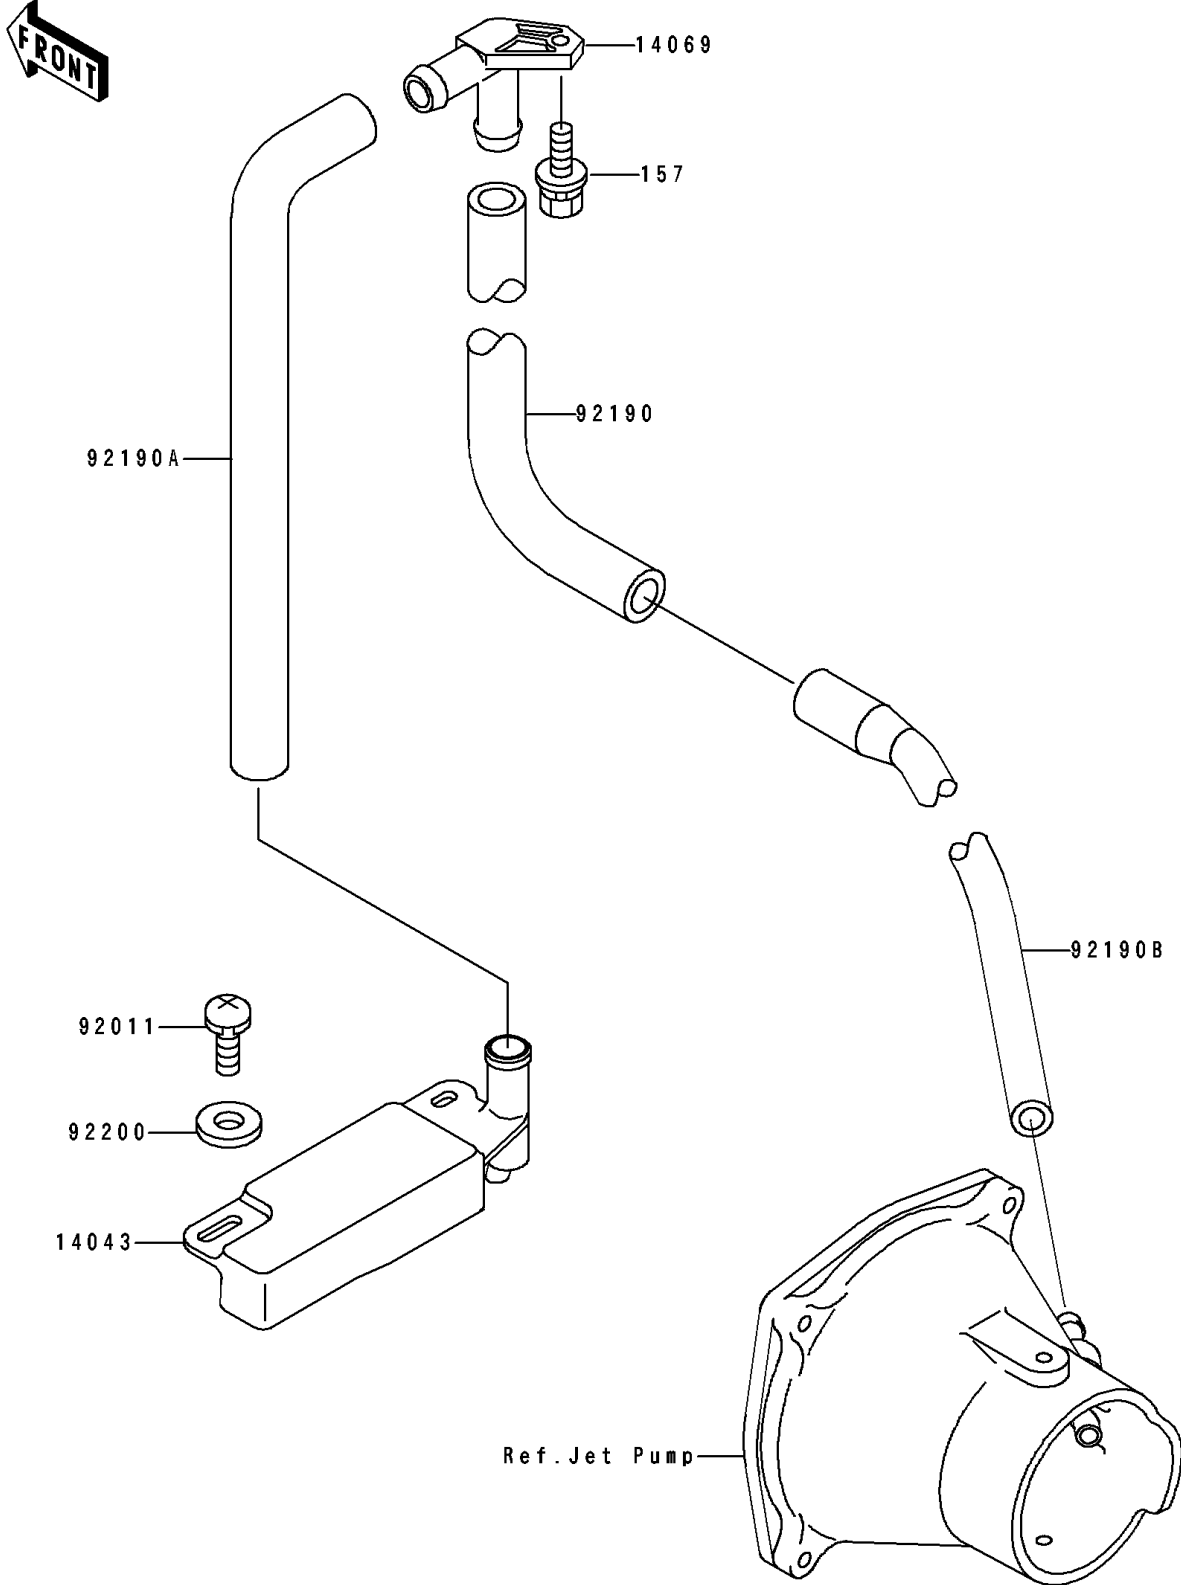

1995 Super Sport XI PARTS DIAGRAM

Bilge System

F 3 1 4 5

1995 Super Sport XI PARTS LIST

Bilge System

ITEM NAME	PART NUMBER	QUANTITY
FILTER (Ref # 14043)	14043-3708	1
BREATHER (Ref # 14069)	14069-3708	1
SCREW,TAPPING (Ref # 92011)	92011-561	2
TUBE,BREATHER-BULKHEAD (Ref # 92190)	92190-3772	1
TUBE,FILTER-BREATHER (Ref # 92190A)	92190-3848	1
TUBE,HULL-NOZZLE (Ref # 92190B)	92190-3908	1
WASHER,5.9X16X1.5 (Ref # 92200)	92200-3714	2
BOLT-WSP,6X18 (Ref # 157)	157R0618	1