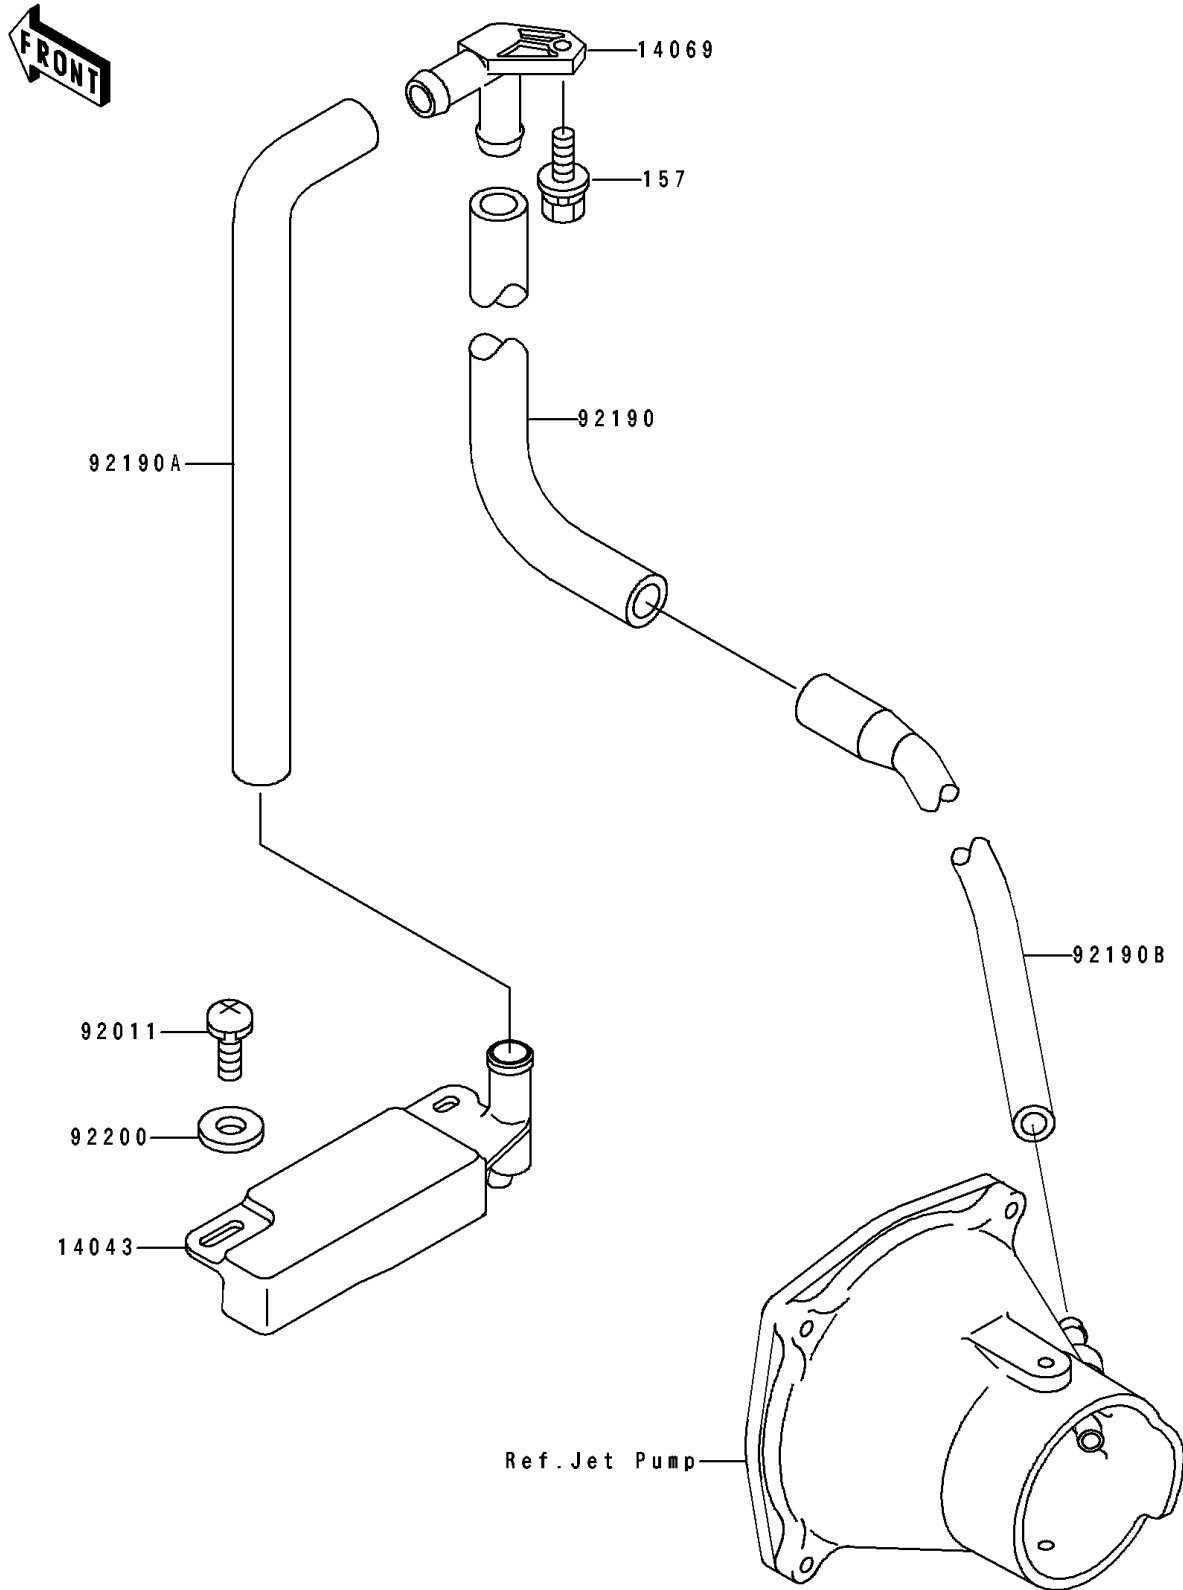

1995 Super Sport XI PARTS DIAGRAM

Bilge System

F 3 1 4 5

1995 Super Sport XI PARTS LIST

Bilge System

ITEM NAME	PART NUMBER	QUANTITY
FILTER (Ref # 14043)	14043-3708	1
BREATHER (Ref # 14069)	14069-3708	1
SCREW,TAPPING (Ref # 92011)	92011-561	2
TUBE,BREATHER-BULKHEAD (Ref # 92190)	92190-3772	1
TUBE,FILTER-BREATHER (Ref # 92190A)	92190-3848	1
TUBE,HULL-NOZZLE (Ref # 92190B)	92190-3908	1
WASHER,5.9X16X1.5 (Ref # 92200)	92200-3714	2
BOLT-WSP,6X18 (Ref # 157)	157R0618	1