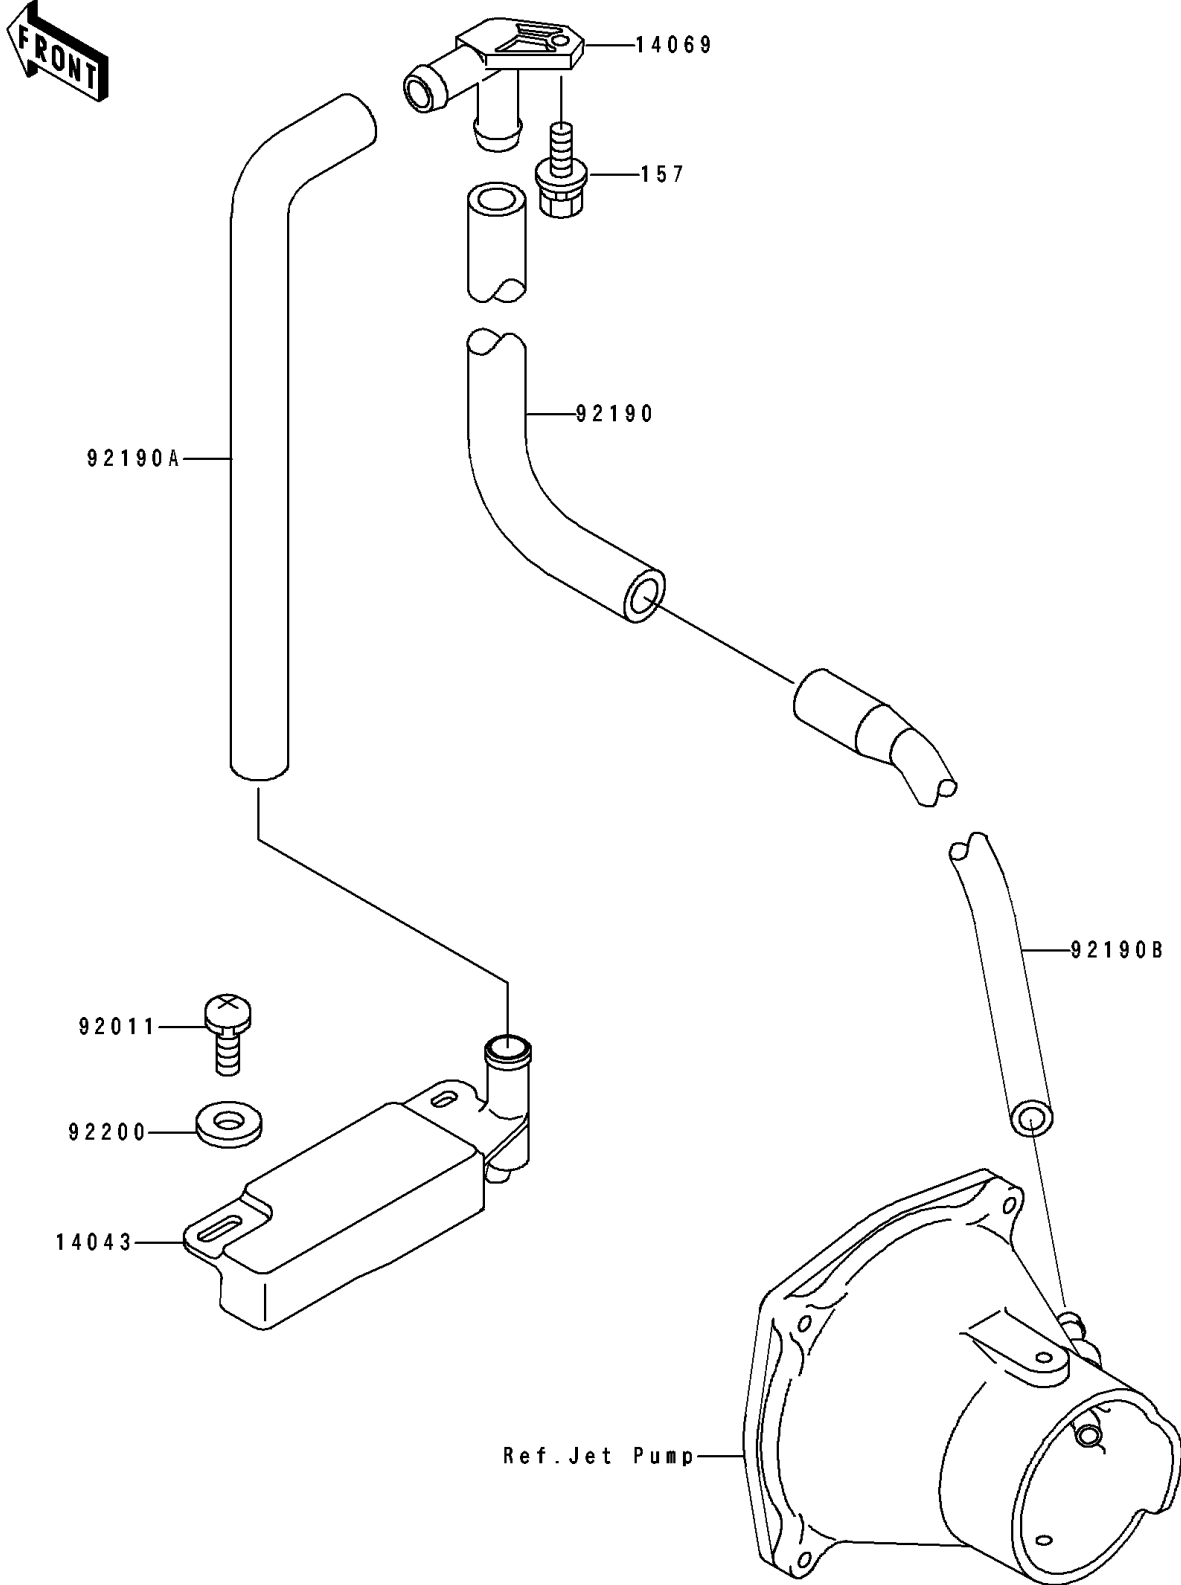

# 1993 Super Sport XI PARTS DIAGRAM

Bilge System

F 3 1 4 5

# 1993 Super Sport XI PARTS LIST

## Bilge System

ITEM NAME	PART NUMBER	QUANTITY
FILTER (Ref # 14043)	14043-3708	1
BREATHER (Ref # 14069)	14069-3708	1
SCREW,TAPPING (Ref # 92011)	92011-561	2
TUBE,BREATHER-BULKHEAD (Ref # 92190)	92190-3772	1
TUBE,FILTER-BREATHER (Ref # 92190A)	92190-3848	1
TUBE,HULL-NOZZLE (Ref # 92190B)	92190-3908	1
WASHER,5.9X16X1.5 (Ref # 92200)	92200-3714	2
BOLT-WSP,6X18 (Ref # 157)	157R0618	1