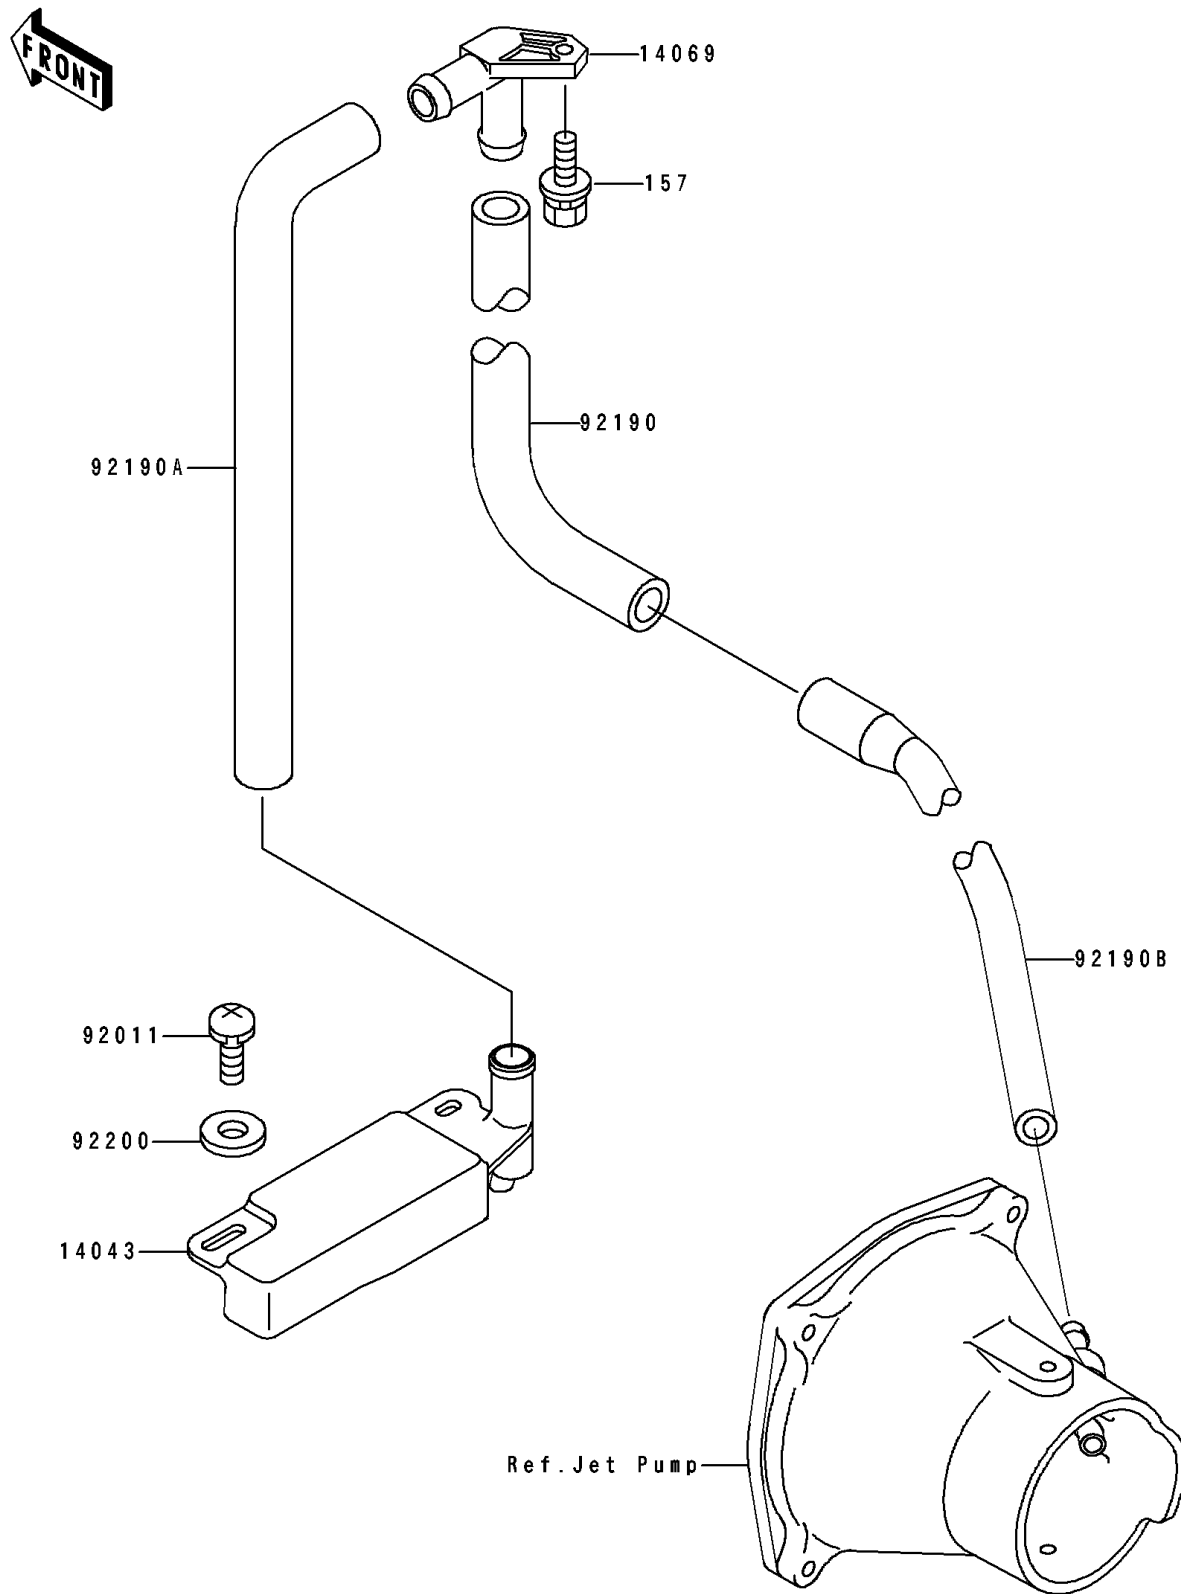

1993 Super Sport XI

PARTS DIAGRAM

Bilge System

Kawasaki

Let the Good Times Roll®

F 3 1 4 5