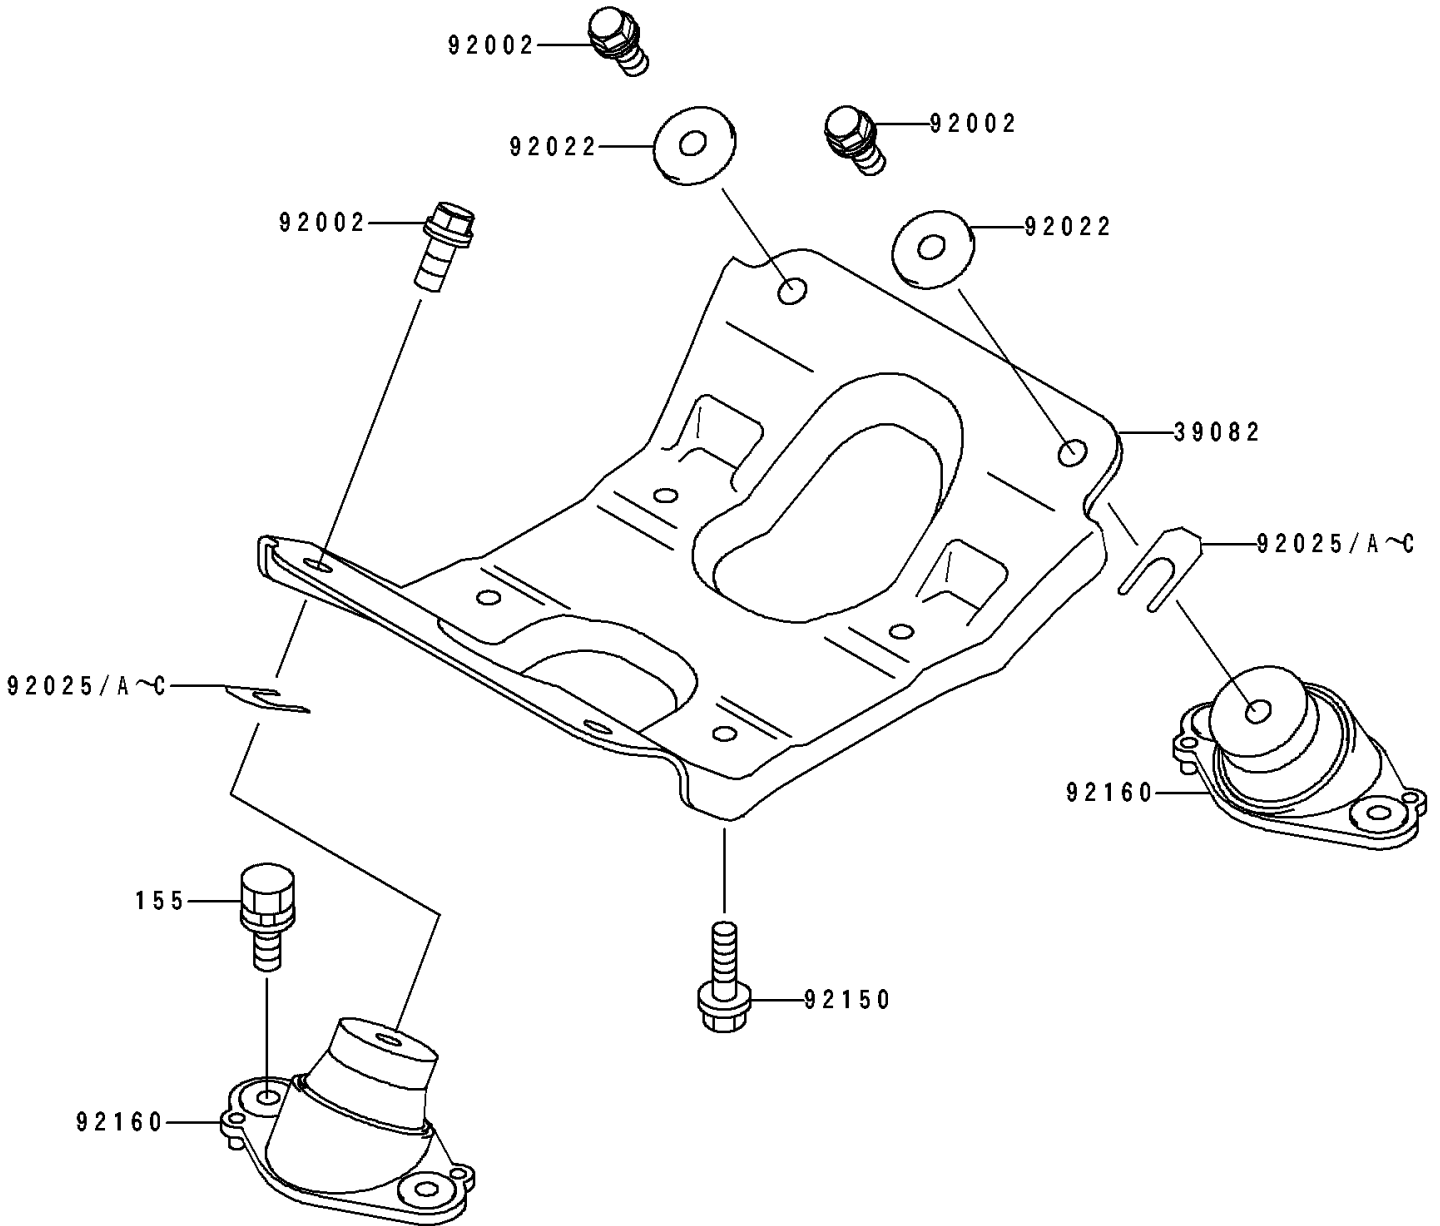

# 1993 Super Sport XI PARTS DIAGRAM

Engine Mount

F3144

# 1993 Super Sport XI PARTS LIST

## Engine Mount

| ITEM NAME                         | PART NUMBER | QUANTITY |
|-----------------------------------|-------------|----------|
| MOUNT-ENGINE (Ref # 39082)        | 39082-3705  | 1        |
| BOLT,10X25 (Ref # 92002)          | 92002-3770  | 4        |
| WASHER,32X10.5X4 (Ref # 92022)    | 92022-3023  | 4        |
| SHIM,T=0.3MM (Ref # 92025)        | 92025-3705  | AR       |
| SHIM,T=0.5MM (Ref # 92025A)       | 92025-3706  | AR       |
| SHIM,T=1.0MM (Ref # 92025B)       | 92025-3707  | AR       |
| SHIM,T=1.5MM (Ref # 92025C)       | 92025-3708  | AR       |
| BOLT,10X25 (Ref # 92150)          | 92150-3818  | 4        |
| DAMPER,ENGINE MOUNT (Ref # 92160) | 92160-3757  | 4        |
| BOLT-WSP-SMALL,8X20 (Ref # 155)   | 155R0820    | 8        |