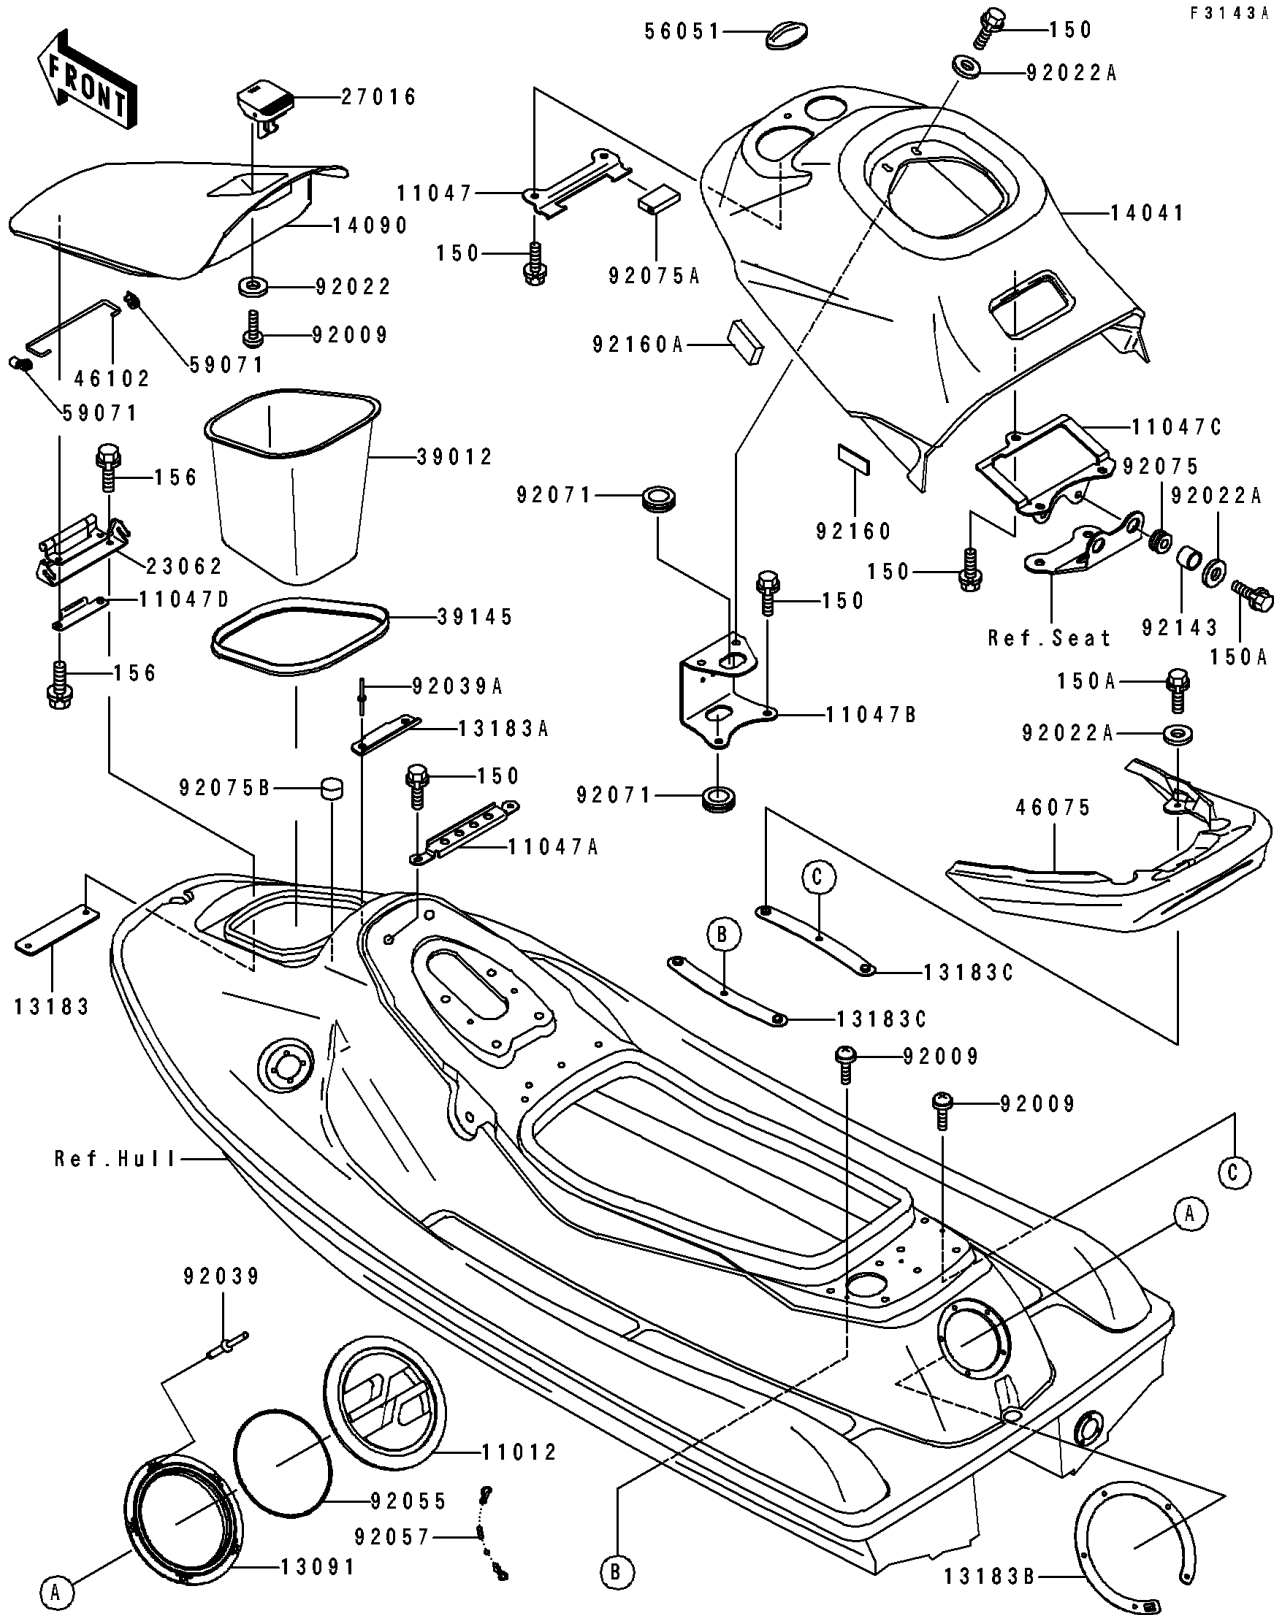

1995 Super Sport XI PARTS DIAGRAM

Hull Fittings(JH750-B2/B3)

F3143A

1995 Super Sport XI PARTS LIST

Hull Fittings(JH750-B2/B3)

ITEM NAME	PART NUMBER	QUANTITY
CAP,STORAGE,J.WHITE (Ref # 11012)	11012-3758-8U	1
BRACKET,HANDLE POLE COVER,FR (Ref # 11047)	11047-3763	1
BRACKET,HANDLE POLE COVER,FR (Ref # 11047A)	11047-3764	1
BRACKET,HANDLE POLE COVER,CNT (Ref # 11047B)	11047-3765	1
BRACKET,HANDLE POLE COVER,RR (Ref # 11047C)	11047-3773	1
BRACKET,ROD HOLDER (Ref # 11047D)	11047-3779	1
HOLDER,STORAGE,J.WHITE (Ref # 13091)	13091-3766-8U	1
PLATE,HINGE BRACKET (Ref # 13183)	13183-3781	1
PLATE,HOOK (Ref # 13183A)	13183-3801	1
PLATE,STORAGE (Ref # 13183B)	13183-3804	1
PLATE,TAIL GRIP (Ref # 13183C)	13183-3805	2
COVER-COMP,HANDLE POLE,VIOLET (Ref # 14041)	14041-3704-23	1
COVER,HATCH,J.WHITE (Ref # 14090)	14090-3711-8C	1
BRACKET-COMP,HATCH COVER (Ref # 23062)	23062-3705	1
LOCK-ASSY,HATCH COVER (Ref # 27016)	27016-3721	1
CASE-STORAGE (Ref # 39012)	39012-3712	1
TRIM-SEAL,STORAGE CASE (Ref # 39145)	39145-3734	1
GRIP,TAIL,VIOLET (Ref # 46075)	46075-3724-RE	1
ROD (Ref # 46102)	46102-3715	1
MARK,METER PANEL (Ref # 56051)	56051-3701	1
JOINT (Ref # 59071)	59071-1125	2
SCREW,5X16 (Ref # 92009)	92009-3789	4
WASHER,5X16X1.5 (Ref # 92022)	92022-3041	2
WASHER,6.5X20X1.5 (Ref # 92022A)	92022-3710	8
RIVET (Ref # 92039)	92039-3714	5
RIVET (Ref # 92039A)	92039-3753	2
RING-O,ID=131.6MM (Ref # 92055)	92055-3732	1
CHAIN,COVER,L=100 (Ref # 92057)	92057-3704	1
GROMMET (Ref # 92071)	92071-3704	2

1995 Super Sport XI PARTS LIST

Hull Fittings(JH750-B2/B3)

ITEM NAME	PART NUMBER	QUANTITY
DAMPER (Ref # 92075)	92075-105	2
DAMPER (Ref # 92075A)	92075-1446	2
DAMPER (Ref # 92075B)	92075-3760	2
COLLAR,7.5X10.5X7.2 (Ref # 92143)	92143-3730	2
DAMPER (Ref # 92160)	92160-3792	2
DAMPER (Ref # 92160A)	92160-3808	2
BOLT-WS,6X14 (Ref # 150)	150R0614	11
BOLT-WS,6X20 (Ref # 150A)	150R0620	6
BOLT-WP,6X18 (Ref # 156)	156R0618	4