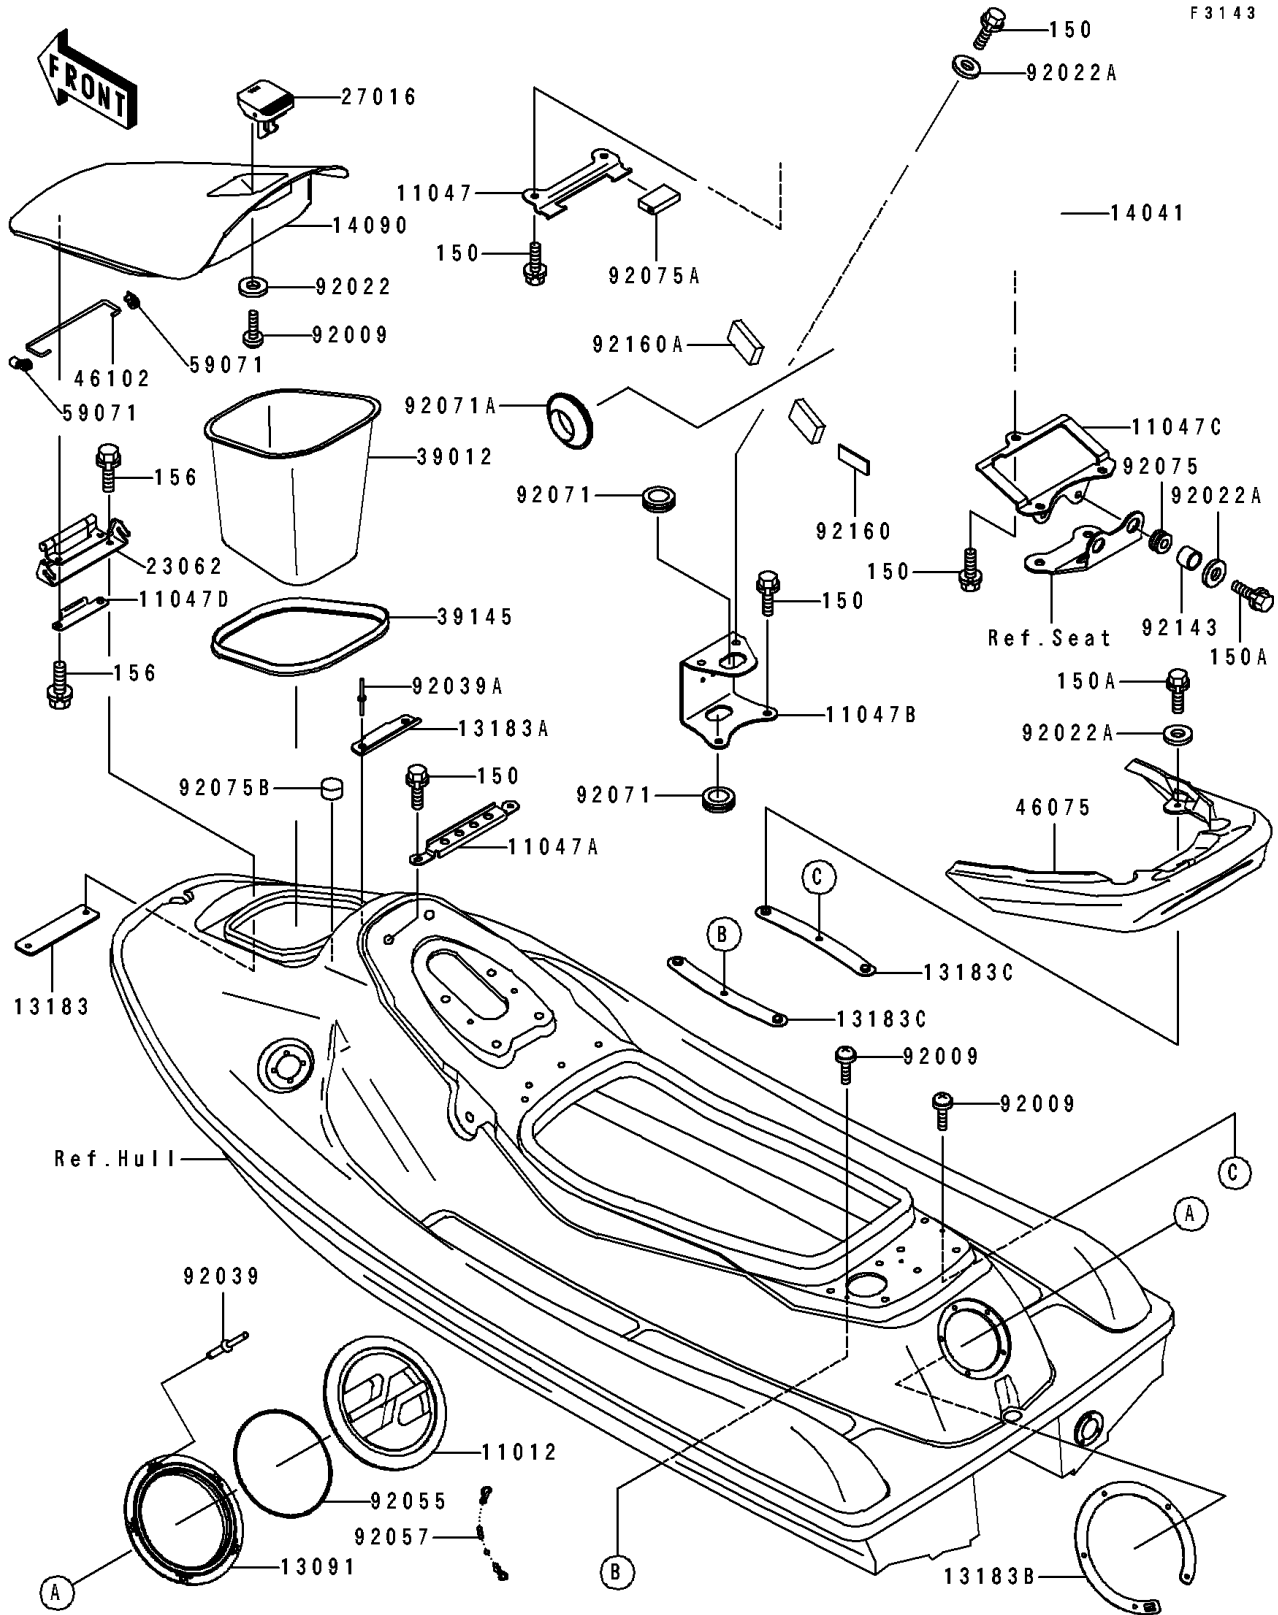

1993 Super Sport XI PARTS DIAGRAM

Hull Fittings(JH750-B1)

1993 Super Sport XI PARTS LIST

Hull Fittings(JH750-B1)

ITEM NAME	PART NUMBER	QUANTITY
CAP,STORAGE,J.WHITE (Ref # 11012)	11012-3758-8U	1
BRACKET,HANDLE POLE COVER,FR (Ref # 11047)	11047-3763	1
BRACKET,HANDLE POLE COVER,FR (Ref # 11047A)	11047-3764	1
BRACKET,HANDLE POLE COVER,CNT (Ref # 11047B)	11047-3765	1
BRACKET,HANDLE POLE COVER,RR (Ref # 11047C)	11047-3773	1
BRACKET,ROD HOLDER (Ref # 11047D)	11047-3779	1
HOLDER,STORAGE,J.WHITE (Ref # 13091)	13091-3766-8U	1
PLATE,HINGE BRACKET (Ref # 13183)	13183-3781	1
PLATE,HOOK (Ref # 13183A)	13183-3801	1
PLATE,STORAGE (Ref # 13183B)	13183-3804	1
PLATE,TAIL GRIP (Ref # 13183C)	13183-3805	2
COVER-COMP,HANDLE POLE,VIOLET (Ref # 14041)	14041-3703-23	1
COVER,HATCH,J.WHITE (Ref # 14090)	14090-3711-8C	1
BRACKET-COMP,HATCH COVER (Ref # 23062)	23062-3705	1
LOCK-ASSY,HATCH COVER (Ref # 27016)	27016-3721	1
CASE-STORAGE (Ref # 39012)	39012-3712	1
TRIM-SEAL,STORAGE CASE (Ref # 39145)	39145-3734	1
GRIP,TAIL,VIOLET (Ref # 46075)	46075-3724-RE	1
ROD (Ref # 46102)	46102-3715	1
JOINT (Ref # 59071)	59071-1125	2
SCREW,5X16 (Ref # 92009)	92009-3789	4
WASHER,5X16X1.5 (Ref # 92022)	92022-3041	2
WASHER,6.5X20X1.5 (Ref # 92022A)	92022-3710	8
RIVET (Ref # 92039)	92039-3714	5
RIVET (Ref # 92039A)	92039-3753	2
RING-O,ID=131.6MM (Ref # 92055)	92055-3732	1
CHAIN,COVER,L=100 (Ref # 92057)	92057-3704	1
GROMMET (Ref # 92071)	92071-3704	2
GROMMET,TILT LEVER (Ref # 92071A)	92071-3794	1

1993 Super Sport XI PARTS LIST

Hull Fittings(JH750-B1)

ITEM NAME	PART NUMBER	QUANTITY
DAMPER (Ref # 92075)	92075-105	2
DAMPER (Ref # 92075A)	92075-1446	2
DAMPER (Ref # 92075B)	92075-3760	2
COLLAR,7.5X10.5X7.2 (Ref # 92143)	92143-3730	2
DAMPER (Ref # 92160)	92160-3792	2
DAMPER (Ref # 92160A)	92160-3808	4
BOLT-WS,6X14 (Ref # 150)	150R0614	11
BOLT-WS,6X20 (Ref # 150A)	150R0620	6
BOLT-WP,6X18 (Ref # 156)	156R0618	4