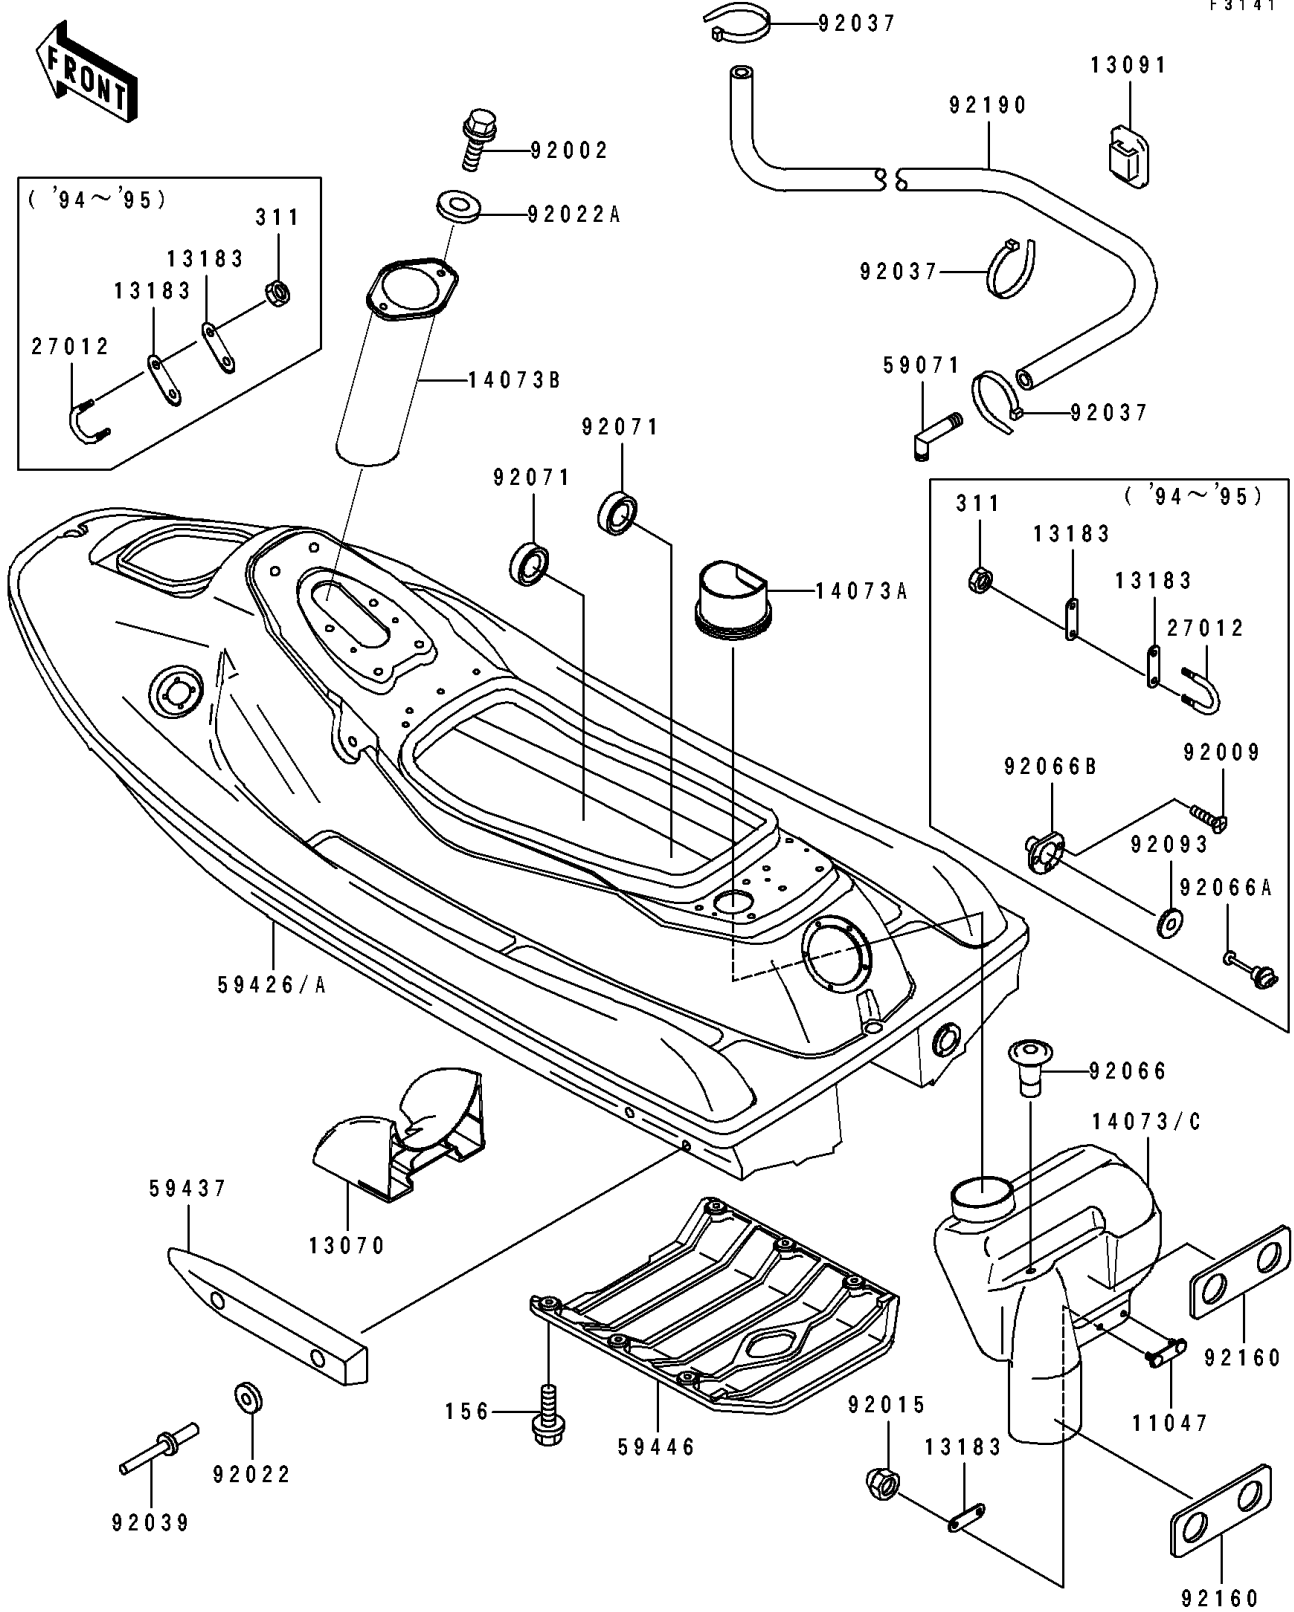

1993 Super Sport XI PARTS DIAGRAM

Hull

F3141

1993 Super Sport XI PARTS LIST

Hull

ITEM NAME	PART NUMBER	QUANTITY
BRACKET,RR DUCT (Ref # 11047)	11047-3774	1
GUIDE,INTAKE (Ref # 13070)	13070-3713	1
HOLDER,BAND (Ref # 13091)	13091-3764	1
PLATE (Ref # 13183)	13183-3809	1
PLATE (Ref # 13270)	13270-3782	1
DUCT,RR,MAIN (Ref # 14073)	14073-3737	1
DUCT,INTAKE (Ref # 14073A)	14073-3739	1
DUCT,FR (Ref # 14073B)	14073-3746	1
JOINT (Ref # 59071)	59071-3713	1
JOINT (Ref # 59071A)	59071-3733	1
HULL-COMP,J.WHITE (Ref # 59426)	59426-3805-8C	1
STABILIZER (Ref # 59437)	59437-3002	2
COVER-JET PUMP (Ref # 59446)	59446-3723	1
BOLT,6X16 (Ref # 92002)	92002-3728	2
NUT,20MM (Ref # 92015)	92015-3738	1
NUT,CAP,6MM (Ref # 92015A)	92015-3755	2
WASHER,5X16X1.5 (Ref # 92022)	92022-3041	4
WASHER,6.5X20X1.5 (Ref # 92022A)	92022-3710	2
CLAMP (Ref # 92037)	92037-1173	3
RIVET (Ref # 92039)	92039-3002	4
PLUG (Ref # 92066)	92066-3706	1
GROMMET (Ref # 92071)	92071-3783	2
DAMPER (Ref # 92160)	92160-3722	2
TUBE,5X10X1000 (Ref # 92190)	92190-3896	1
BOLT-WP,6X20 (Ref # 156)	156R0620	6
BOLT-WSP,5X18 (Ref # 157)	157R0518	2