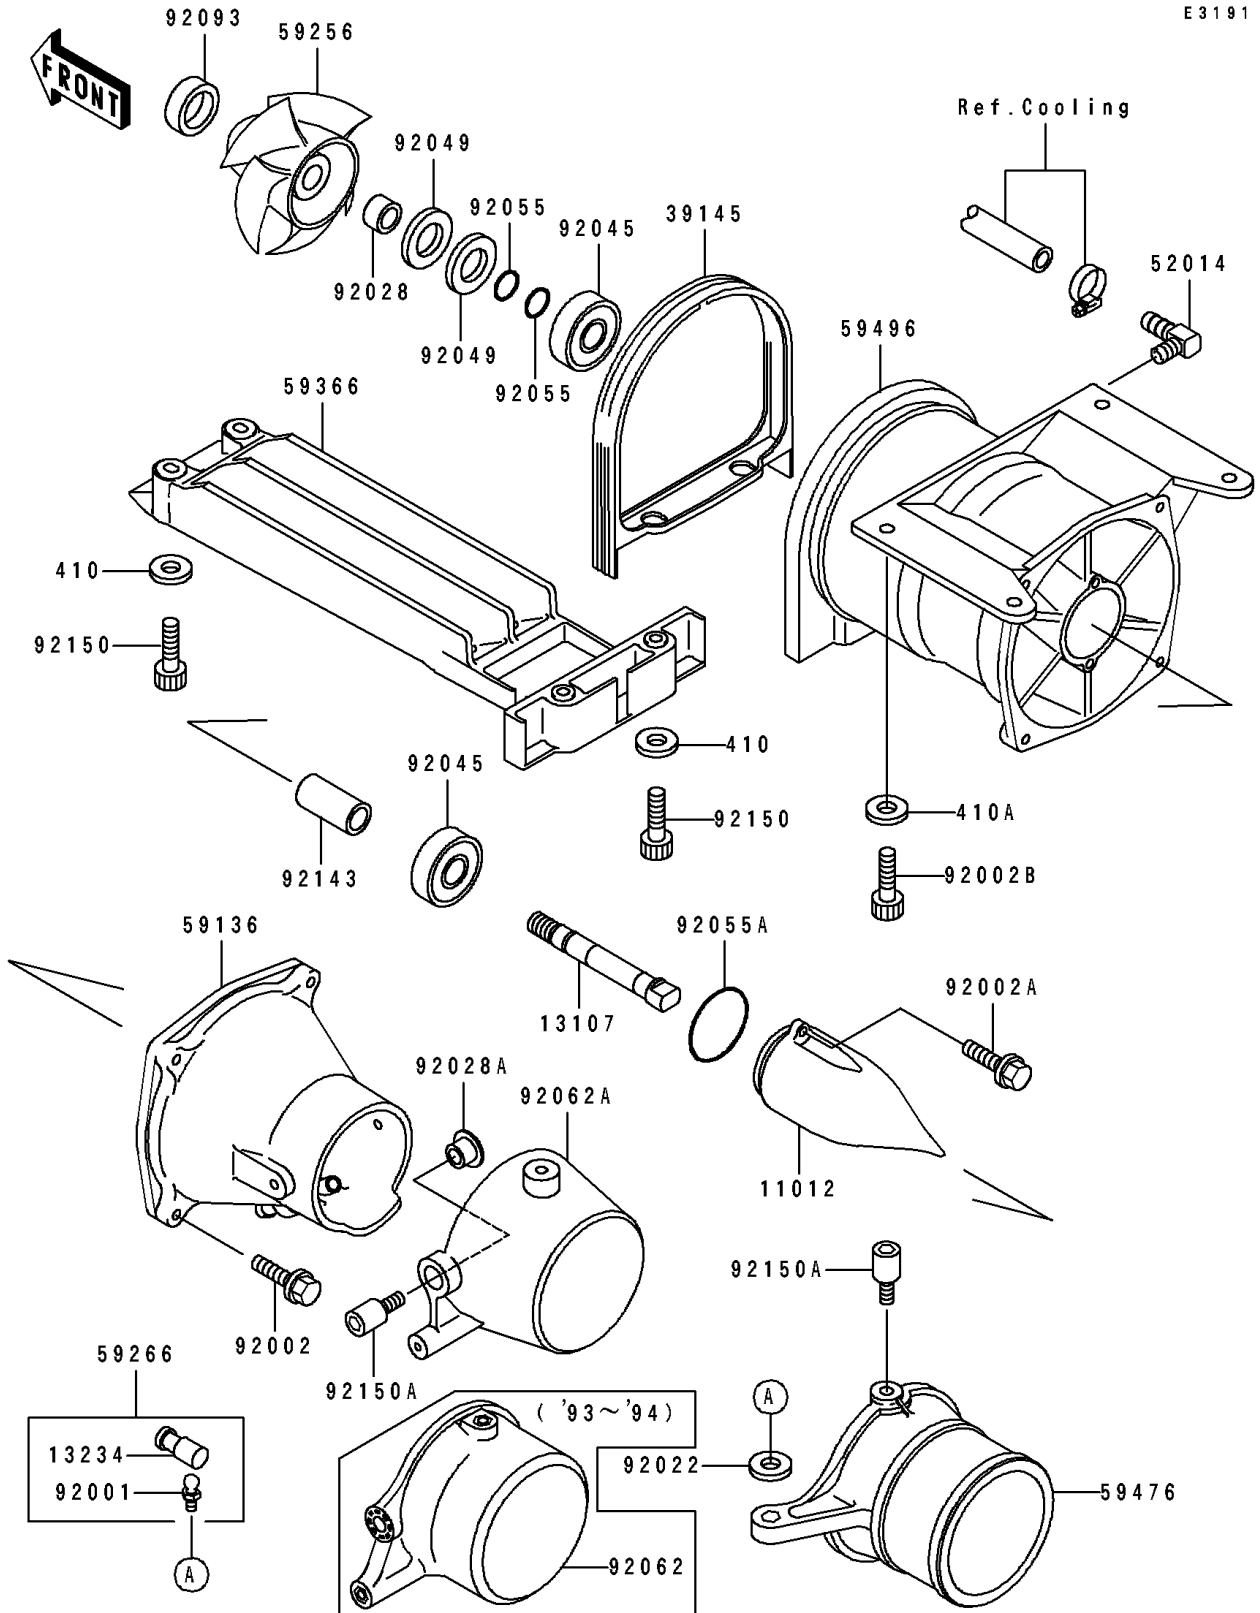

# 1993 Super Sport XI PARTS DIAGRAM

Jet Pump

E3191

# 1993 Super Sport XI PARTS LIST

## Jet Pump

ITEM NAME	PART NUMBER	QUANTITY
CAP,JET PUMP (Ref # 11012)	11012-3712	1
SHAFT,JET PUMP (Ref # 13107)	13107-3721	1
SHAFT-COMP,JOINT (Ref # 13234)	13234-3708	2
TRIM-SEAL (Ref # 39145)	39145-3732	1
ELBOW (Ref # 52014)	52014-3708	1
NOZZLE-PUMP (Ref # 59136)	59136-3721	1
IMPELLER (Ref # 59256)	59256-3720	1
JOINT-BALL (Ref # 59266)	59266-3707	2
GRATE (Ref # 59366)	59366-3710	1
NOZZLE-STRG (Ref # 59476)	59476-3717	1
VANE-GUIDE (Ref # 59496)	59496-3703	1
BOLT,BALL,6MM (Ref # 92001)	92001-3703	2
BOLT,6X30 (Ref # 92002)	92002-3726	4
BOLT,6X16 (Ref # 92002A)	92002-3728	2
BOLT,SOCKET,8X20 (Ref # 92002B)	92002-3771	4
WASHER (Ref # 92022)	92022-567	2
BUSHING,17X25X15 (Ref # 92028)	92028-3717	1
BEARING-BALL,#63032RD (Ref # 92045)	92045-3706	2
SEAL-OIL,TBY25X47X6 (Ref # 92049)	92049-3714	2
RING-O,13X1.9 (Ref # 92055)	92055-1021	2
RING-O (Ref # 92055A)	92055-3706	1
NOZZLE (Ref # 92062)	92062-3710	1
SEAL,JET PUMP (Ref # 92093)	92093-3739	1
COLLAR,17.4X25.4X53 (Ref # 92143)	92143-3708	1
BOLT,SOCKET,6X18 (Ref # 92150)	92150-3795	4
BOLT (Ref # 92150A)	92150-3808	4
WASHER-PLAIN-SMALL,6MM (Ref # 410)	410S0600	4
WASHER-PLAIN-SMALL,8MM (Ref # 410A)	410S0800	4