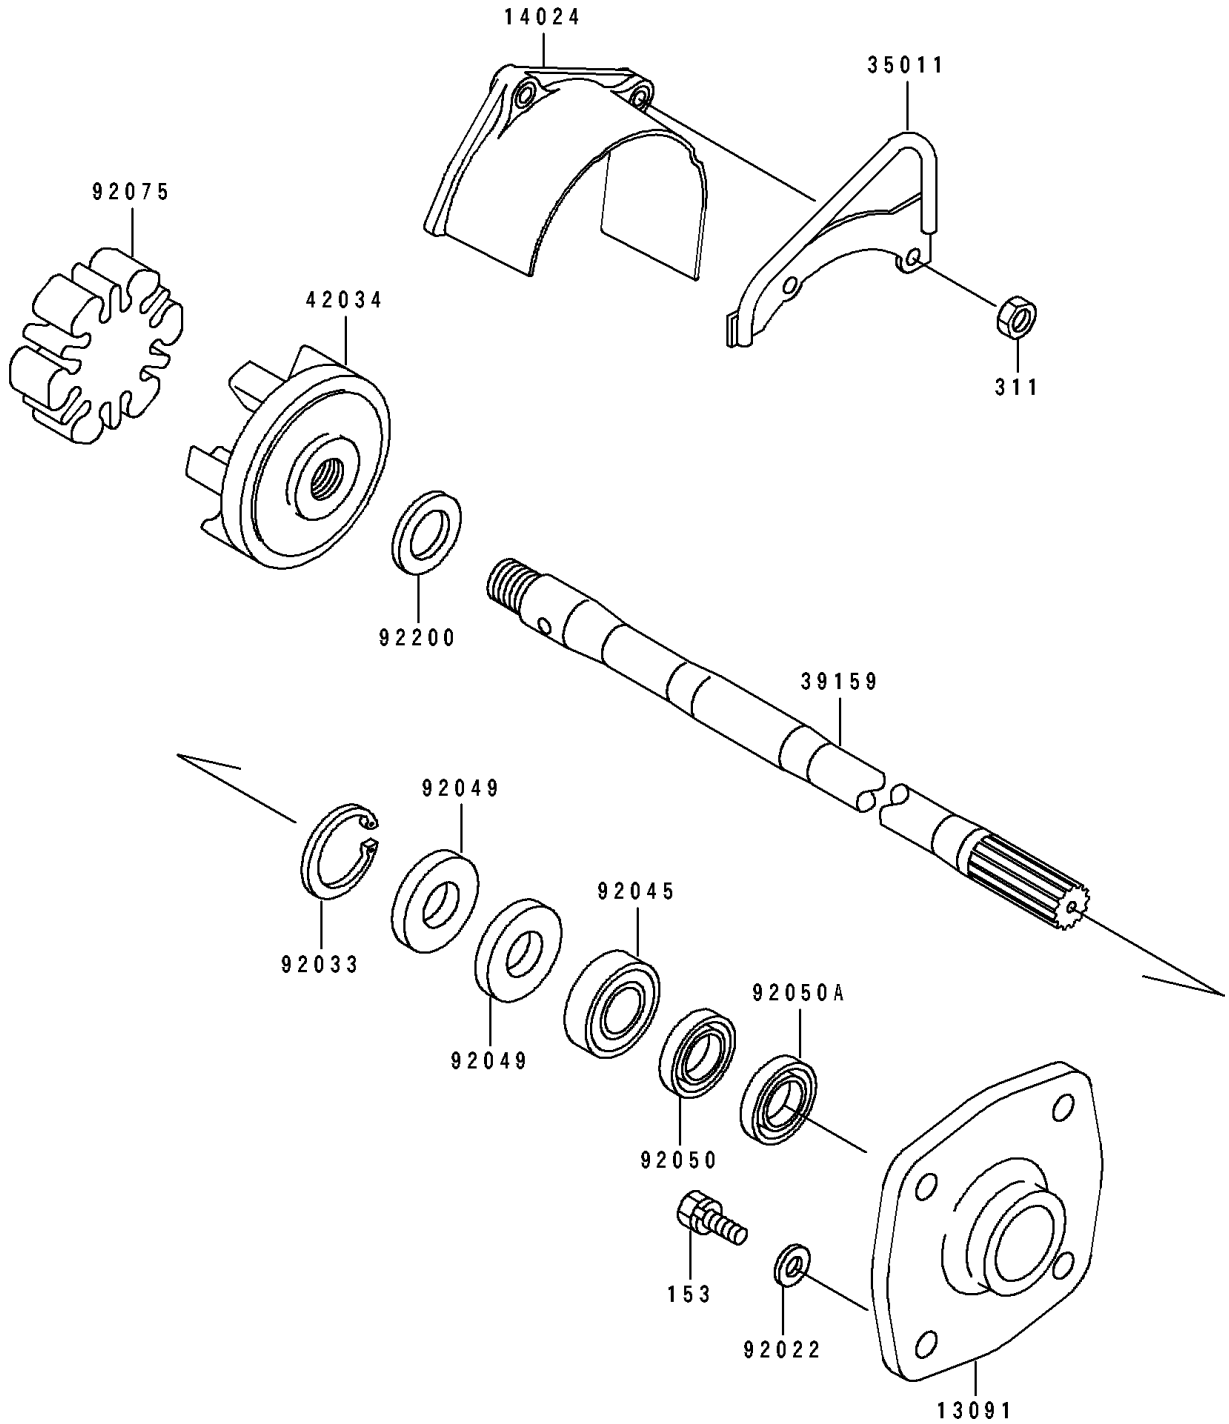

1995 Super Sport XI PARTS DIAGRAM

Drive Shaft

E3134

1995 Super Sport XI PARTS LIST

Drive Shaft

ITEM NAME	PART NUMBER	QUANTITY
HOLDER (Ref # 13091)	13091-3730	1
COVER,COUPLING (Ref # 14090)	14090-3761	1
STAY (Ref # 35011)	35011-3704	1
SHAFT-DRIVE (Ref # 39159)	39159-3717	1
COUPLING (Ref # 42034)	42034-3707	1
WASHER,8.2X18X1.5 (Ref # 92022)	92022-1964	4
RING-SNAP,42MM (Ref # 92033)	92033-3713	1
BEARING-BALL,60042RD (Ref # 92045)	92045-3705	1
SEAL-OIL,S620426 (Ref # 92049)	92049-3707	2
SEAL-OIL,SCY20368 (Ref # 92050)	92050-502	1
SEAL-OIL,SC20367 (Ref # 92050A)	92050-503	1
DAMPER,COUPLING (Ref # 92075)	92075-520	1
WASHER,20X28X2.0 (Ref # 92200)	92200-3731	1
BOLT-WS-SMALL (Ref # 153)	153R0825	4
NUT-HEX,6MM (Ref # 311)	311R0600	2