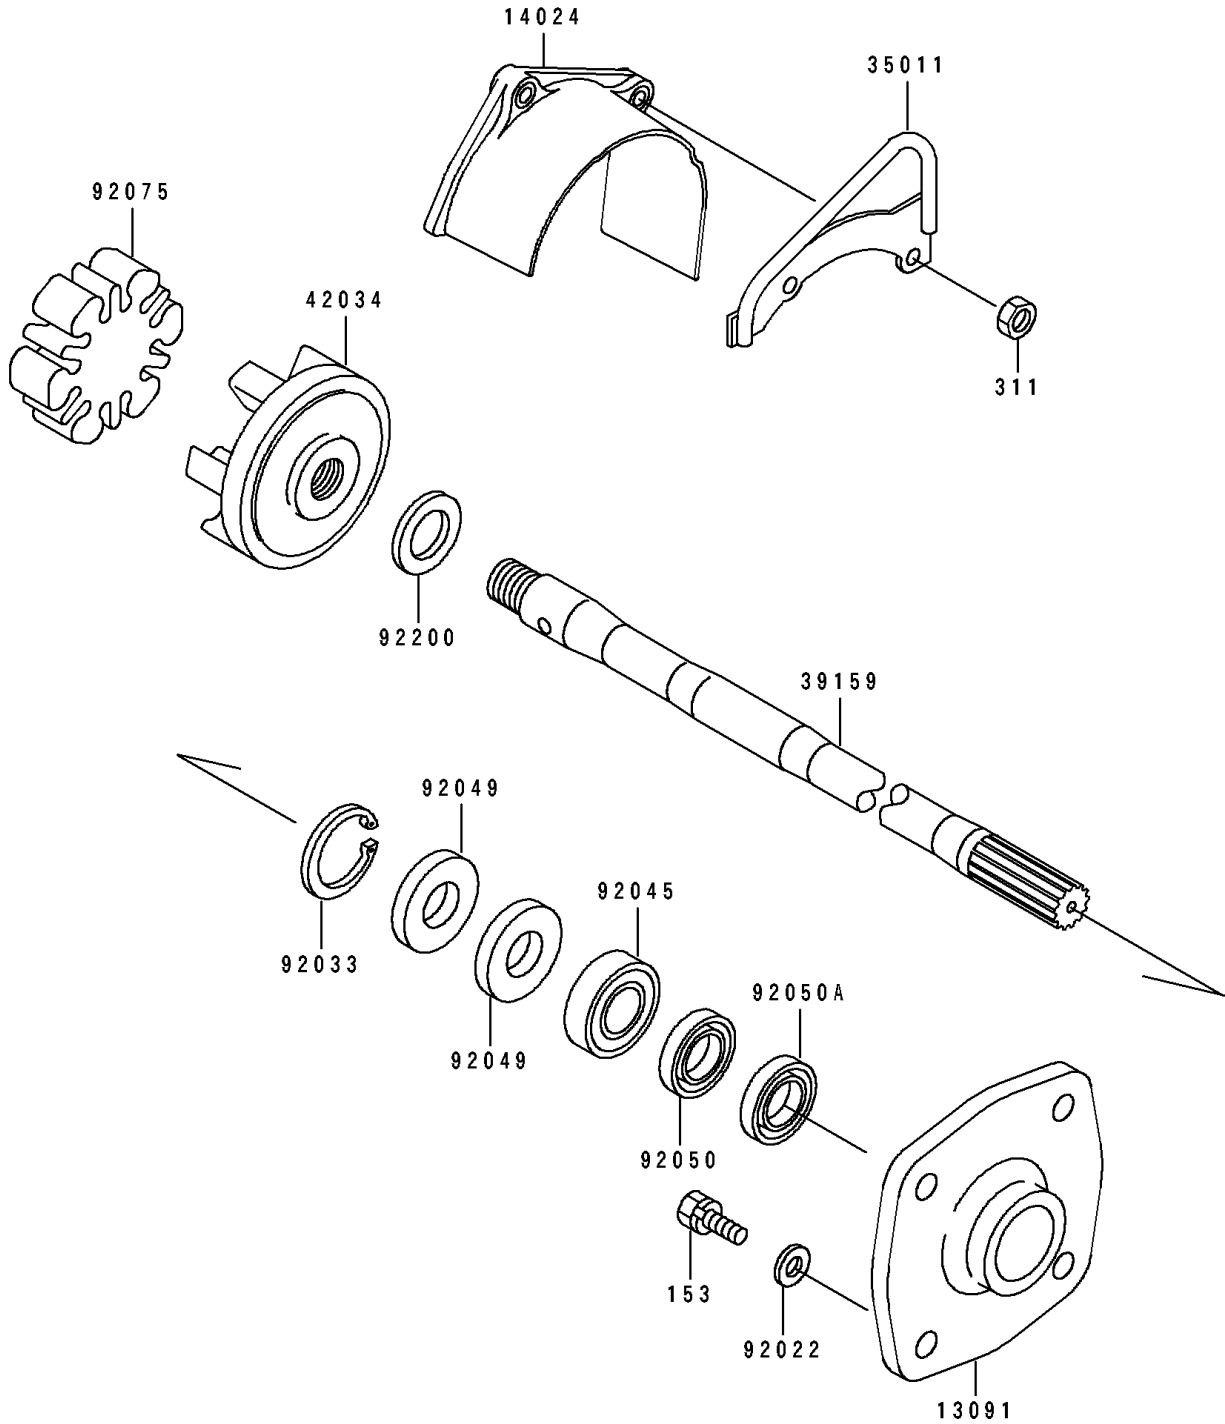

1993 Super Sport XI PARTS DIAGRAM

Drive Shaft

E3134

1993 Super Sport XI PARTS LIST

Drive Shaft

ITEM NAME	PART NUMBER	QUANTITY
HOLDER (Ref # 13091)	13091-3730	1
COVER,COUPLING (Ref # 14090)	14090-3761	1
STAY (Ref # 35011)	35011-3704	1
SHAFT-DRIVE (Ref # 39159)	39159-3717	1
COUPLING (Ref # 42034)	42034-3707	1
WASHER,8.2X18X1.5 (Ref # 92022)	92022-1964	4
RING-SNAP,42MM (Ref # 92033)	92033-3713	1
BEARING-BALL,60042RD (Ref # 92045)	92045-3705	1
SEAL-OIL,S620426 (Ref # 92049)	92049-3707	2
SEAL-OIL,SCY20368 (Ref # 92050)	92050-502	1
SEAL-OIL,SC20367 (Ref # 92050A)	92050-503	1
DAMPER,COUPLING (Ref # 92075)	92075-520	1
WASHER,20X28X2.0 (Ref # 92200)	92200-3731	1
BOLT-WS-SMALL (Ref # 153)	153R0825	4
NUT-HEX,6MM (Ref # 311)	311R0600	2