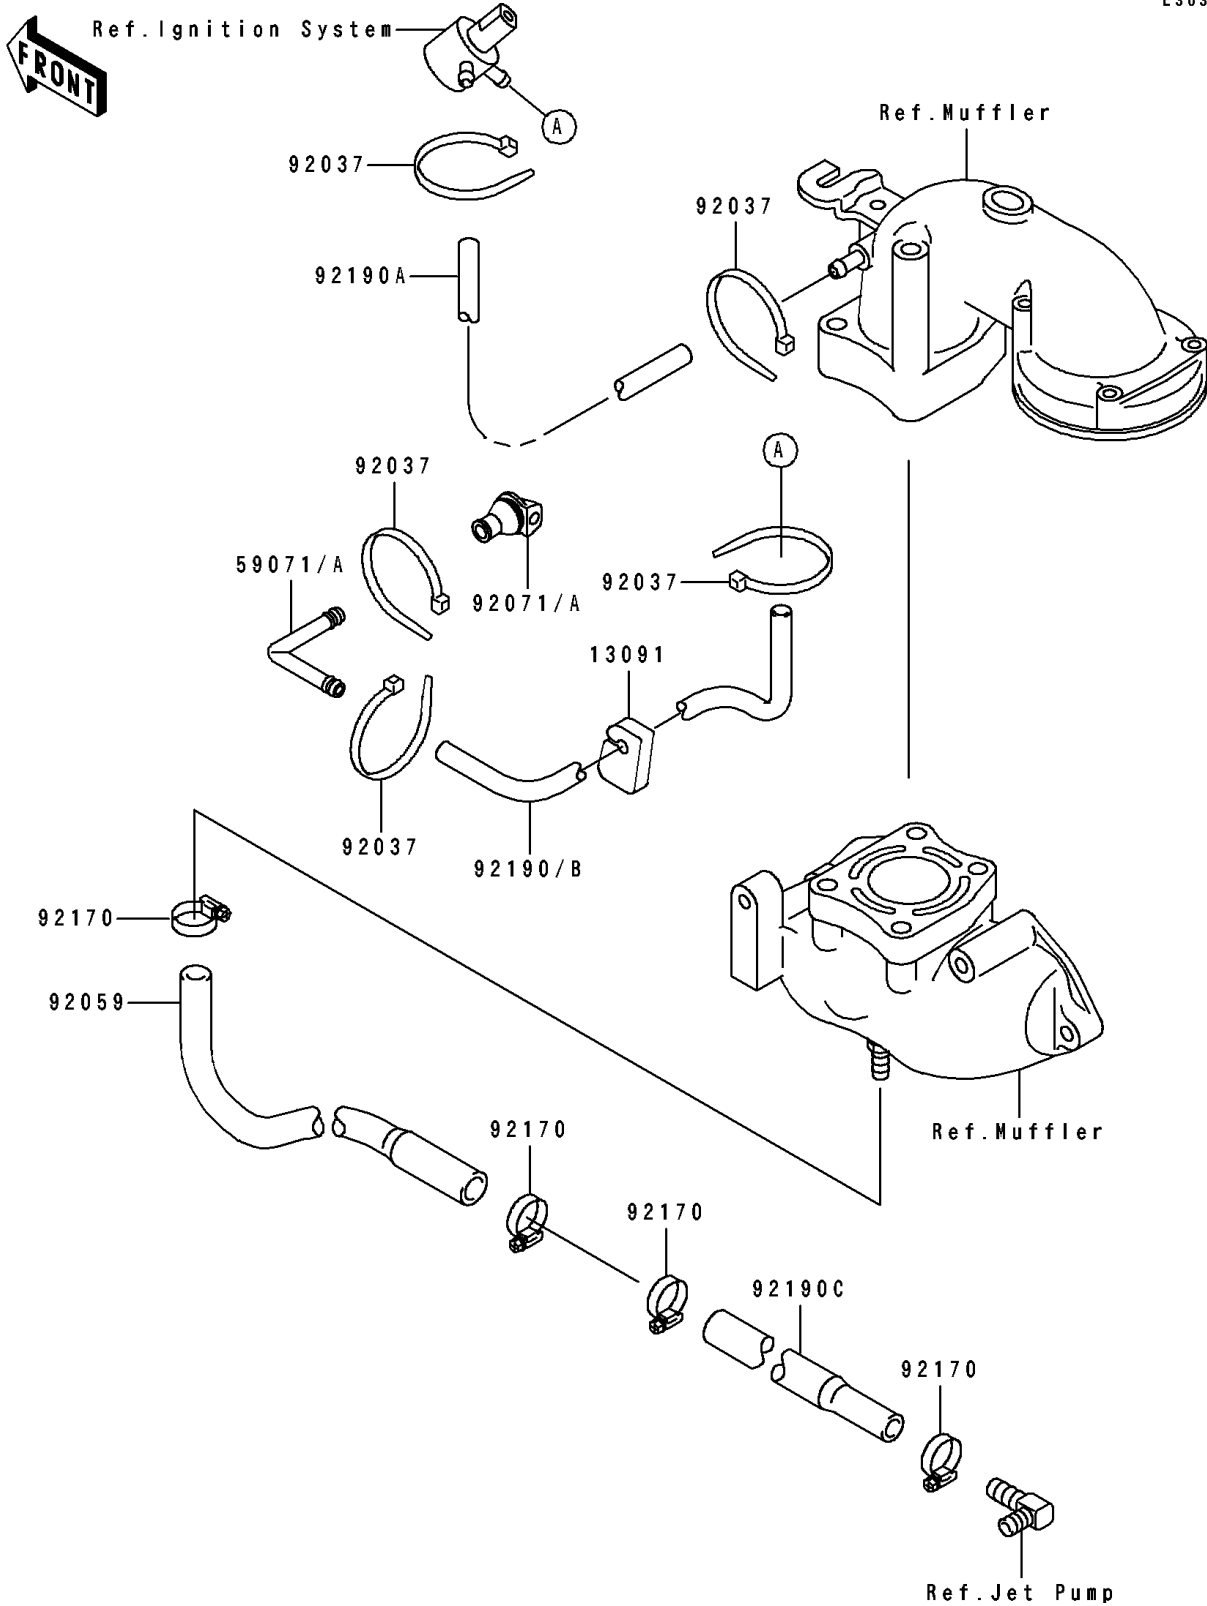

# 1995 Super Sport XI PARTS DIAGRAM

Cooling

E3035

# 1995 Super Sport XI PARTS LIST

## Cooling

ITEM NAME	PART NUMBER	QUANTITY
HOLDER (Ref # 13091)	13091-3712	2
JOINT (Ref # 59071A)	59071-3736	1
CLAMP (Ref # 92037)	92037-1173	5
TUBE,HULL-ENGINE (Ref # 92059)	92059-3891	1
GROMMET (Ref # 92071A)	92071-3799	1
CLAMP (Ref # 92170)	92170-3718	4
TUBE,"RETURN",7X12X740 (Ref # 92190)	92190-3814	1
TUBE (Ref # 92190A)	92191-3895	1
TUBE,JET PUMP-HULL (Ref # 92190C)	92190-3915	1