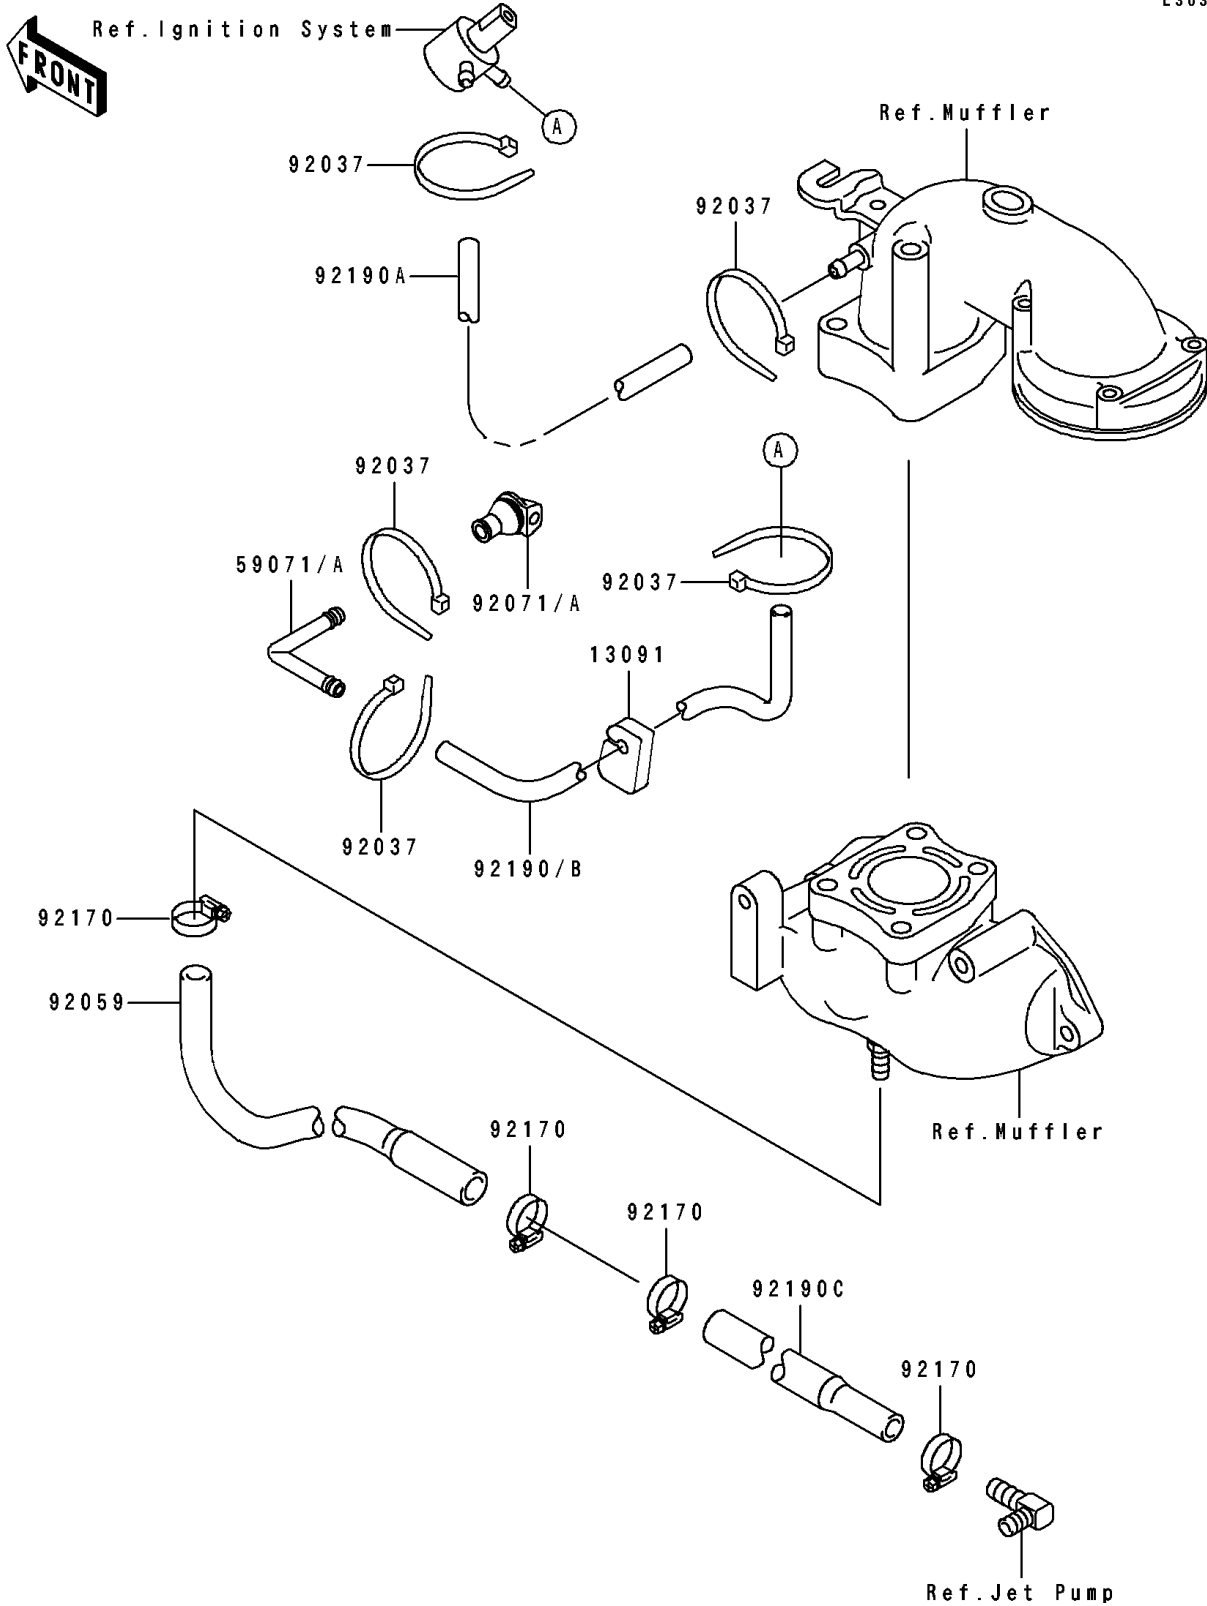

1995 Super Sport XI PARTS DIAGRAM

Cooling

E3035

1995 Super Sport XI PARTS LIST

Cooling

ITEM NAME	PART NUMBER	QUANTITY
HOLDER (Ref # 13091)	13091-3712	2
JOINT (Ref # 59071A)	59071-3736	1
CLAMP (Ref # 92037)	92037-1173	5
TUBE,HULL-ENGINE (Ref # 92059)	92059-3891	1
GROMMET (Ref # 92071A)	92071-3799	1
CLAMP (Ref # 92170)	92170-3718	4
TUBE,"RETURN",7X12X740 (Ref # 92190)	92190-3814	1
TUBE (Ref # 92190A)	92191-3895	1
TUBE,JET PUMP-HULL (Ref # 92190C)	92190-3915	1