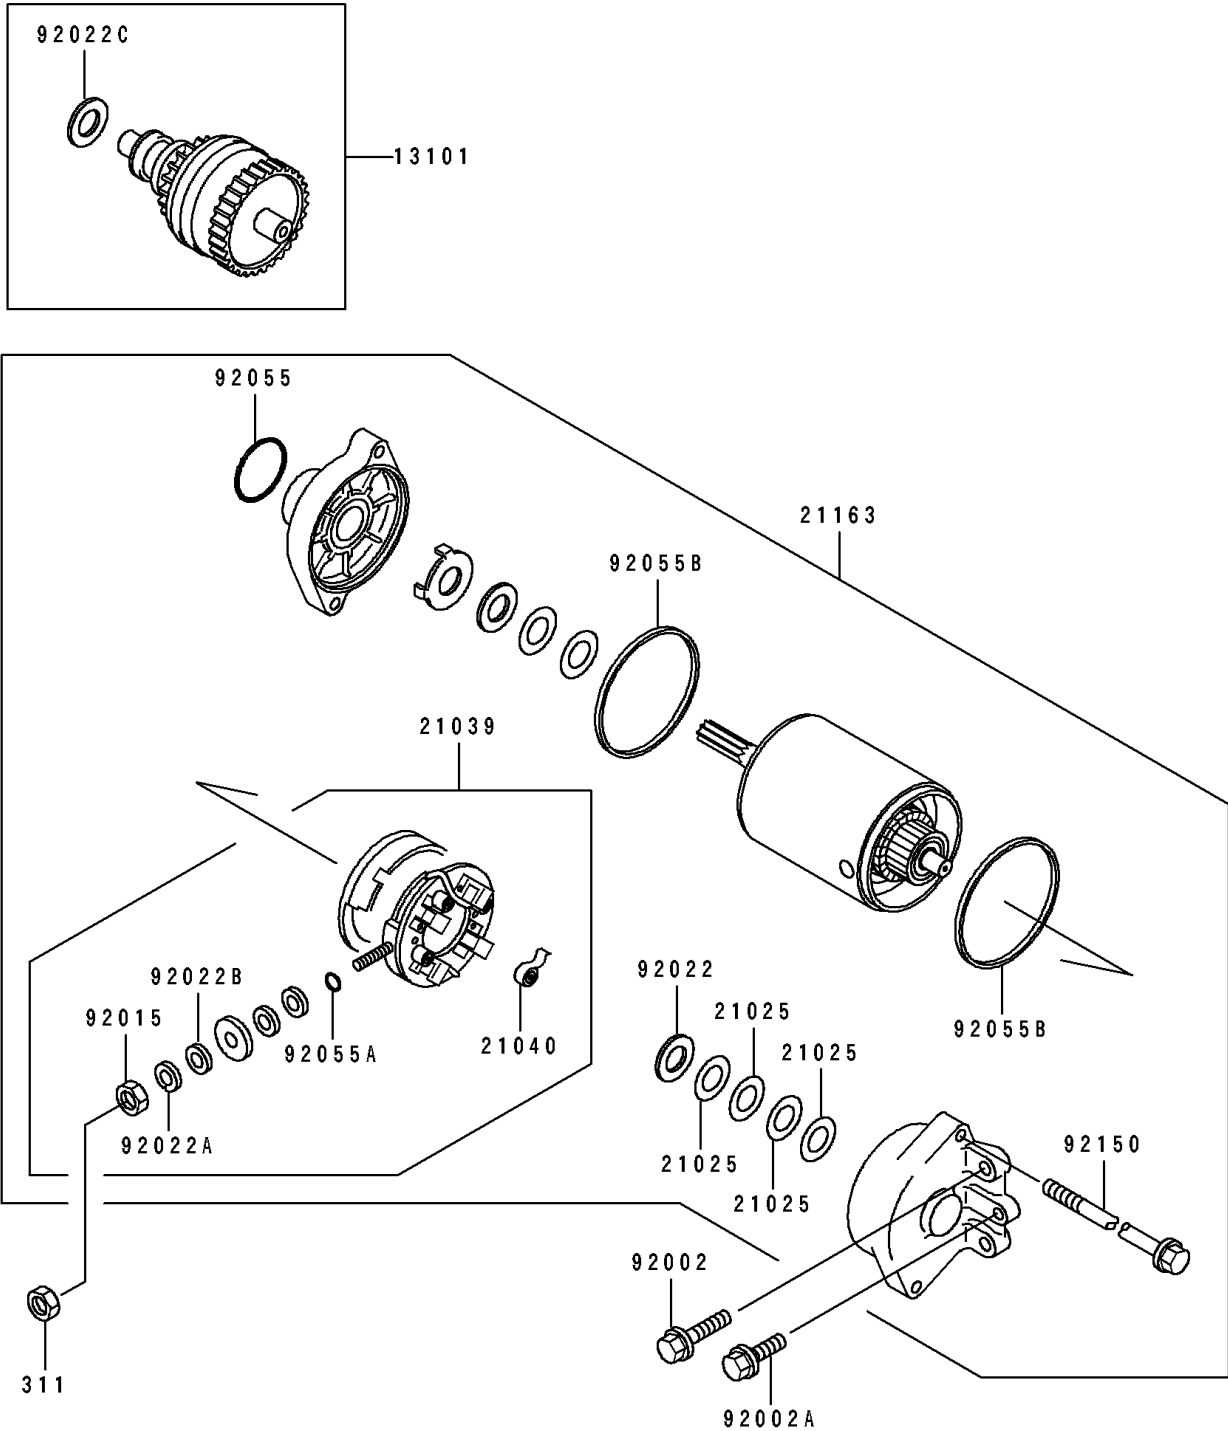

1995 Super Sport XI PARTS DIAGRAM

Starter Motor

E1840

1995 Super Sport XI PARTS LIST

Starter Motor

ITEM NAME	PART NUMBER	QUANTITY
GEAR-ASSY (Ref # 13101)	13101-3708	1
WASHER,9.1X18X0.2 (Ref # 21025)	21025-011	4
BRUSH,CARBON (Ref # 21039)	21039-3703	1
SPRING-BRUSH (Ref # 21040)	21040-1055	4
STARTER-ELECTRIC (Ref # 21163)	21163-3709	1
BOLT,6X25 (Ref # 92002)	92002-3714	2
BOLT,6X12 (Ref # 92002A)	92002-3763	1
NUT,6MM (Ref # 92015)	92015-3710	1
WASHER,9.1X18X0.8 (Ref # 92022)	92022-1132	1
WASHER,6MM (Ref # 92022A)	92022-3711	1
WASHER,6MM (Ref # 92022B)	92022-3713	1
WASHER,12X24X1.0 (Ref # 92022C)	92022-3731	1
RING-O (Ref # 92055)	92055-1276	1
RING-O,4.5X2.0 (Ref # 92055A)	92055-1370	1
RING-O,STARTER MOTOR (Ref # 92055B)	92055-1381	2
BOLT (Ref # 92150)	92150-3772	2
NUT-HEX,6MM (Ref # 311)	311R0600	1