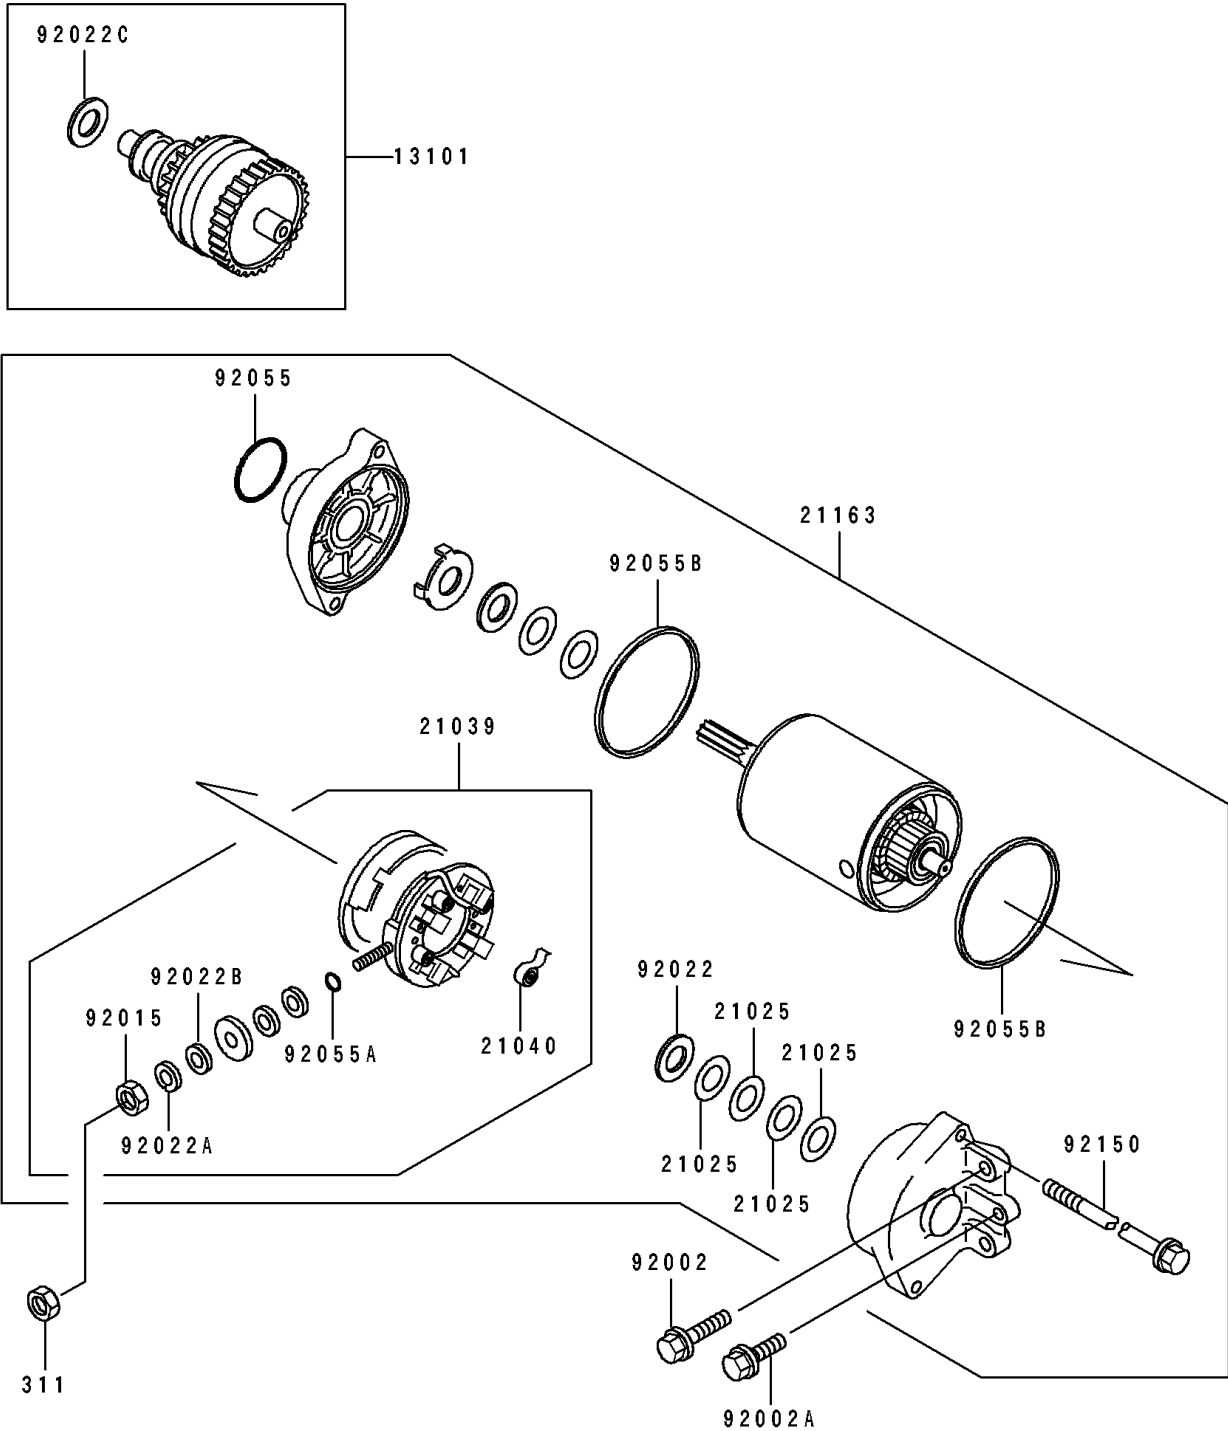

1993 Super Sport XI PARTS DIAGRAM

Starter Motor

E1840

1993 Super Sport XI PARTS LIST

Starter Motor

ITEM NAME	PART NUMBER	QUANTITY
GEAR-ASSY (Ref # 13101)	13101-3708	1
WASHER,9.1X18X0.2 (Ref # 21025)	21025-011	4
BRUSH,CARBON (Ref # 21039)	21039-3703	1
SPRING-BRUSH (Ref # 21040)	21040-1055	4
STARTER-ELECTRIC (Ref # 21163)	21163-3709	1
BOLT,6X25 (Ref # 92002)	92002-3714	2
BOLT,6X12 (Ref # 92002A)	92002-3763	1
NUT,6MM (Ref # 92015)	92015-3710	1
WASHER,9.1X18X0.8 (Ref # 92022)	92022-1132	1
WASHER,6MM (Ref # 92022A)	92022-3711	1
WASHER,6MM (Ref # 92022B)	92022-3713	1
WASHER,12X24X1.0 (Ref # 92022C)	92022-3731	1
RING-O (Ref # 92055)	92055-1276	1
RING-O,4.5X2.0 (Ref # 92055A)	92055-1370	1
RING-O,STARTER MOTOR (Ref # 92055B)	92055-1381	2
BOLT (Ref # 92150)	92150-3772	2
NUT-HEX,6MM (Ref # 311)	311R0600	1