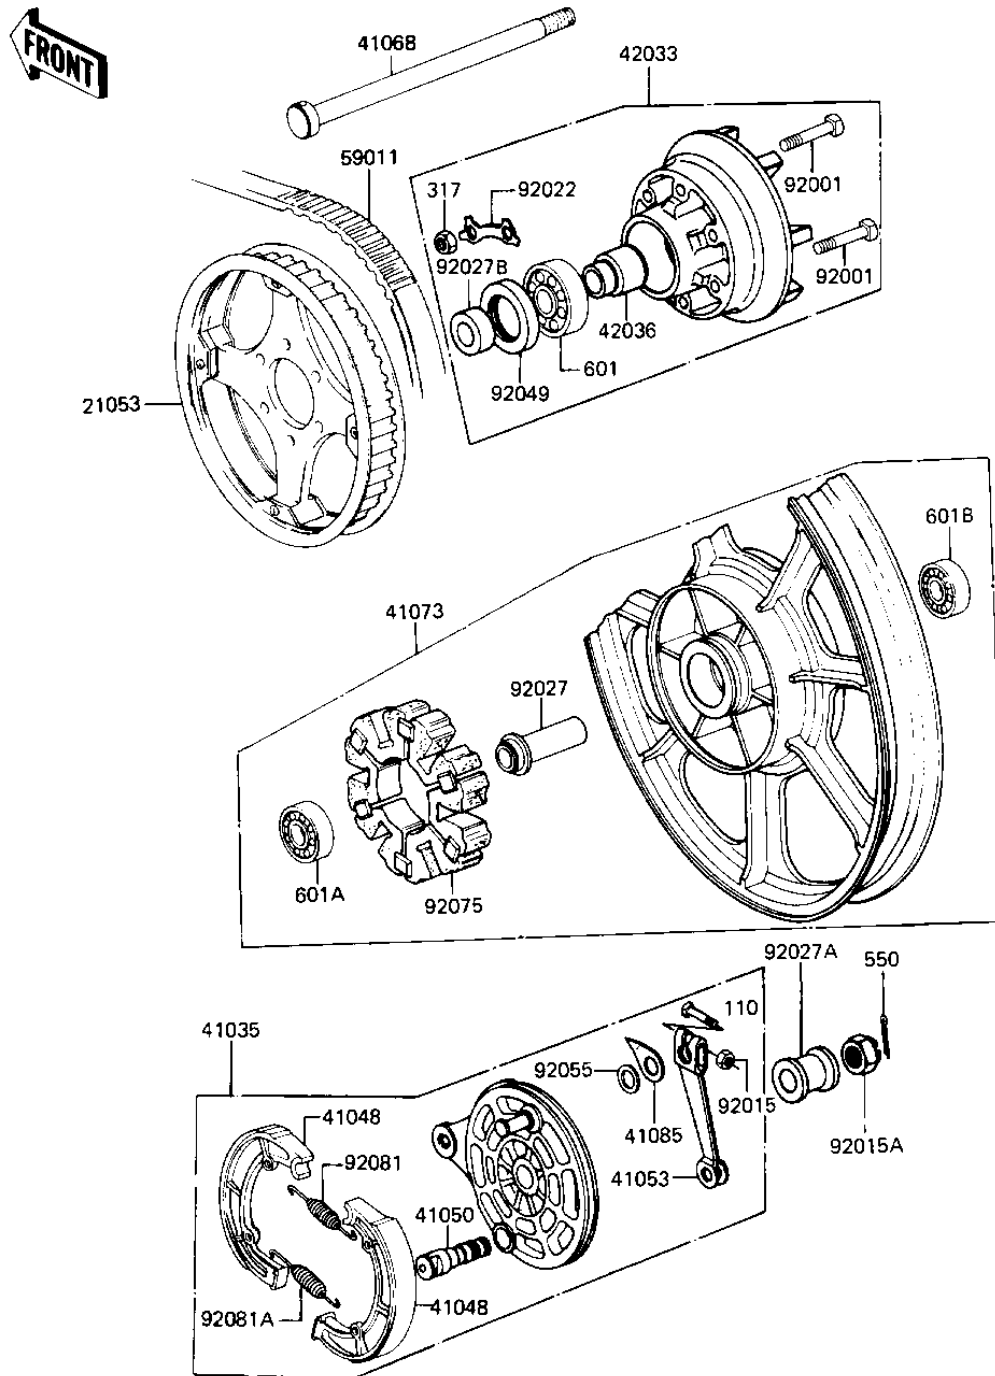

1983 LTD Belt PARTS DIAGRAM

REAR WHEEL/HUB/BRAKE/BELT

F2240-0098

1983 LTD Belt PARTS LIST

REAR WHEEL/HUB/BRAKE/BELT

ITEM NAME	PART NUMBER	QUANTITY
SPROCKET,REAR 58T (Ref # 21053)	21053-1011	1
PANEL-ASSY-BRAKE,RR (Ref # 41035)	41035-1091	1
SHOE,BRAKE (Ref # 41048)	42019-010	2
CAM SHAFT,REAR BRAKE (Ref # 41050)	42026-026	1
LEVER,FRONT BRAKE CAM (Ref # 41053)	41053-002	1
AXLE,RR (Ref # 41068)	41068-1102	1
WHEEL-ASSY,RR,SOLID (Ref # 41073)	41073-1186-21	1
INDICATOR,FR BK SHOE (Ref # 41085)	41085-013	1
COUPLING-ASSY,REAR HU (Ref # 42033)	42033-1043	1
SLEEVE,REAR HUB (Ref # 42036)	42036-030	1
BELT,DRIVE,125T (Ref # 59011)	59011-1011	1
BOLT,8X41 (Ref # 92001)	92001-1478	6
NUT,6MM (Ref # 92015)	41072-007	1
NUT,14MM (Ref # 92015A)	42045-020	1
WASHER,SPROCKET LOCK (Ref # 92022)	92088-019	3
SPACER,REAR HUB BEARG (Ref # 92027)	42010-037	1
COLLAR,REAR AXLE (Ref # 92027A)	42032-076	1
COLLAR-REAR HUB,15X26 (Ref # 92027B)	92027-1349	1
OIL SEAL,RR HUB BRNG (Ref # 92049)	92050-060	1
"0" RING,11MM (Ref # 92055)	92055-004	1
SHOCK DAMPER,REAR HUB (Ref # 92075)	42014-030	1
SPRING,BRAKE SHOE (Ref # 92081)	92081-1766	1
SPRING,BRAKE SHOE (Ref # 92081A)	92081-1550	1
BOLT-UPSET (Ref # 110)	112G0630	1
NUT,8M/M (Ref # 317)	317B0800	6
PIN COTTER 3.0X25 (Ref # 550)	550D3025	1
BEARING BALL #6004 (Ref # 601)	601B6004	1
BEARING BALL #6202 (Ref # 601A)	601B6202	1
BEARING BALL #6302Z (Ref # 601B)	601B6302Z	1