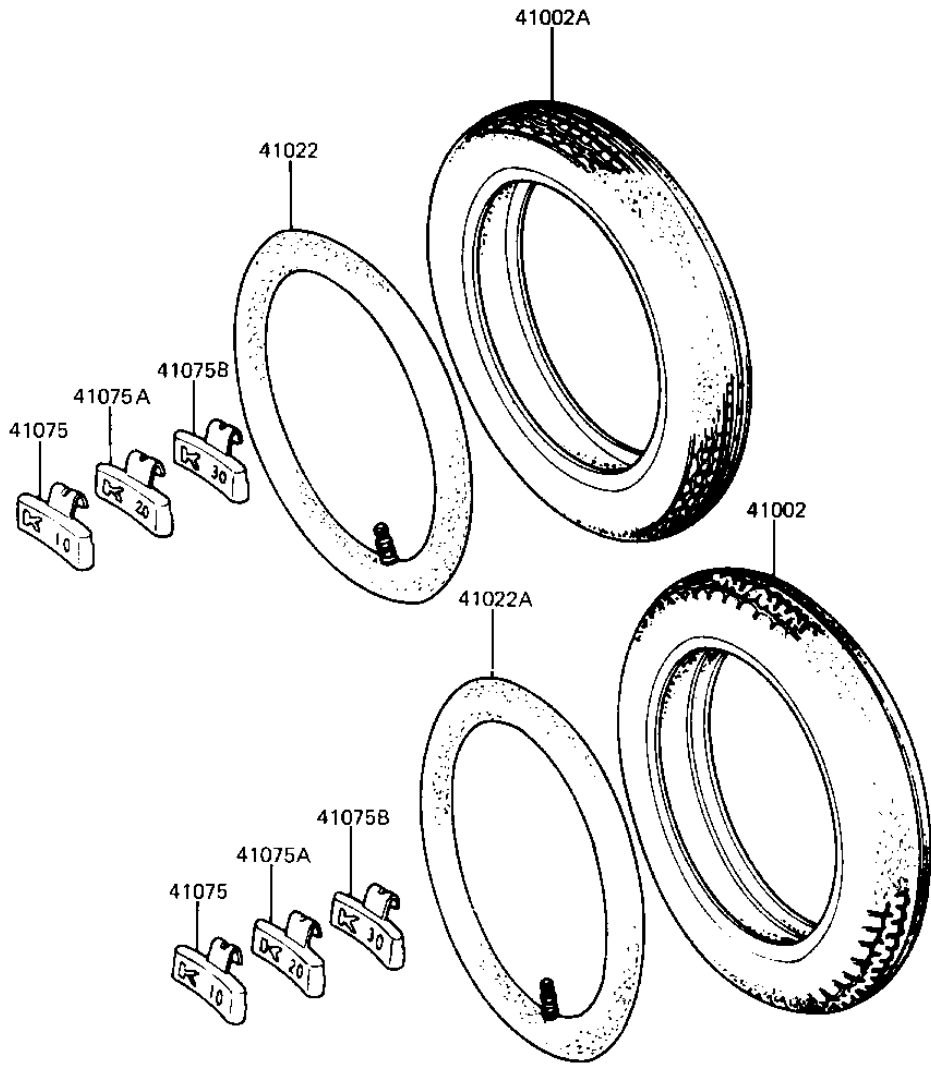

1983 LTD Belt PARTS DIAGRAM

TIRES

F2210-0085

1983 LTD Belt PARTS LIST

TIRES

ITEM NAME	PART NUMBER	QUANTITY
TIRE 120/90-16 Y987 R (Ref # 41002)	41002-1212	1
TIRE 300-19 Y954 F (Ref # 41002A)	41002-1301	1
TUBE,3.0/3.25/3.60-19 (Ref # 41022)	41022-1019	1
TUBE-TIRE,120/90-16(Y (Ref # 41022A)	41022-1046	1
BALANCER-WHEEL,10G (Ref # 41075)	41075-1011	AR
BALANCER-WHEEL,20G (Ref # 41075A)	41075-1012	AR
BALANCER-WHEEL,30G (Ref # 41075B)	41075-1013	AR